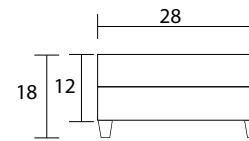

Chair

Sideview

Ottoman Front

Ottoman Sideview

Specifications:

5" skinny tapered leg, espresso

No-Sag sinuous spring system with loose seat cushion

Tight back

Piping on arms and seat cushion

Measurements may vary +/- 1"

July 4th, 2018

COM Requirement	Yards
Chair	6
Ottoman	3