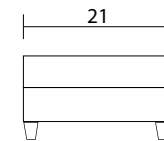

Chair

Sideview

Ottoman Front

Ottoman Sideview

Specifications:

5" skinny tapered leg, espresso

No-Sag sinuous spring system with loose seat cushion

Tight back

Piping on arms and seat cushion

Measurements may vary +/- 1"

July 4th, 2018

COM Requirement	Yards
Chair	6
Ottoman	3