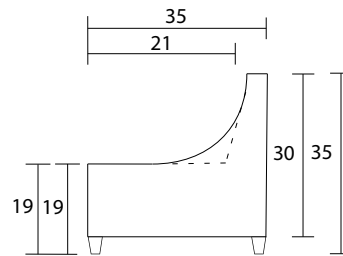

Chair

Sideview

Ottoman Front

Ottoman Sideview

Specifications:

5" skinny tapered leg, espresso

No-Sag sinuous spring system with loose seat cushion

Tight back

Piping on arms and seat cushion

Measurements may vary +/- 1"

July 4th, 2018

COM Requirement	Yards
Chair	6
Ottoman	3