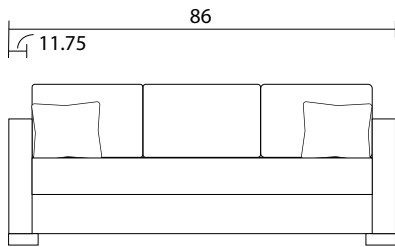

Curved Sofa Top View

Curved Sofa

Sofa Sideview

Curved Sectional

Sectional Sideview

Specifications:

8"x3" rectangle leg, espresso

Sofa & Loveseat: 2 knife edge toss pillows (18"x18"), accented up to grade G

1 arm loveseat: 1 knife edge toss pillow(19"x19"), accented up to grade G, 1 knife edge toss pillow(17"x17"), accented up to grade G

Curved bumper: 1 toss pillow (17"x17"), accented up to grade G

No-Sag sinuous spring system with loose seat cushions

Specifications:

- 8"x3" rectangle leg, espresso
- Sofa & Loveseat: 2 knife edge toss pillows (18"x18"), accented up to grade G
- 1 arm loveseat: 1 knife edge toss pillow(19"x19"), accented up to grade G, 1 knife edge toss pillow(17"x17"), accented up to grade G
- Curved bumper: 1 toss pillow (17"x17"), accented up to grade G
- No-Sag sinuous spring system with loose seat cushions
- Loose boxed back cushions
- No piping
- Pieces upholstered in leather do not include toss cushions
- Measurement may vary +/- 1"
- September 13th, 2018