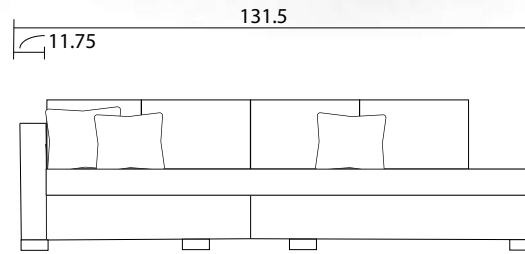

Curved Sofa Top View

Curved Sofa

Sofa Sideview

Curved Sectional

Sectional Sideview

Specifications:

8"x3" rectangle leg, espresso

Sofa & Loveseat: 2 knife edge toss pillows (18"x18"), accented up to grade G

1 arm loveseat: 1 knife edge toss pillow(19"x19"), accented up to grade G, 1 knife edge toss pillow(17"x17"), accented up to grade G

Curved bumper: 1 toss pillow (17"x17"), accented up to grade G

No-Sag sinuous spring system with loose seat cushions

Specifications:

- 8"x3" rectangle leg, espresso
- Sofa & Loveseat: 2 knife edge toss pillows (18"x18"), accented up to grade G
- 1 arm loveseat: 1 knife edge toss pillow(19"x19"), accented up to grade G, 1 knife edge toss pillow(17"x17"), accented up to grade G
- Curved bumper: 1 toss pillow (17"x17"), accented up to grade G
- No-Sag sinuous spring system with loose seat cushions
- Loose boxed back cushions
- No piping
- Pieces upholstered in leather do not include toss cushions
- Measurement may vary +/- 1"
- September 13th, 2018