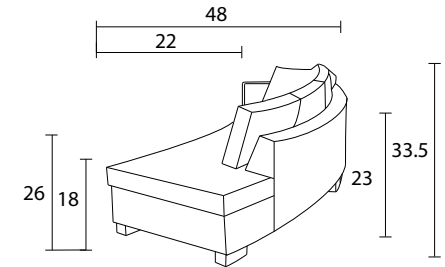

Curved Sofa Top View

Curved Sofa

Sofa Sideview

Curved Sectional

Sectional Sideview

Specifications:

8"x3" rectangle leg, espresso

Sofa & Loveseat: 2 knife edge toss pillows (18"x18"), accented up to grade G

1 arm loveseat: 1 knife edge toss pillow(19"x19"), accented up to grade G, 1 knife edge toss pillow(17"x17"), accented up to grade G

Curved bumper: 1 toss pillow (17"x17"), accented up to grade G

No-Sag sinuous spring system with loose seat cushions

Specifications:

- 8"x3" rectangle leg, espresso
- Sofa & Loveseat: 2 knife edge toss pillows (18"x18"), accented up to grade G
- 1 arm loveseat: 1 knife edge toss pillow(19"x19"), accented up to grade G, 1 knife edge toss pillow(17"x17"), accented up to grade G
- Curved bumper: 1 toss pillow (17"x17"), accented up to grade G
- No-Sag sinuous spring system with loose seat cushions
- Loose boxed back cushions
- No piping
- Pieces upholstered in leather do not include toss cushions
- Measurement may vary +/- 1"
- September 13th, 2018