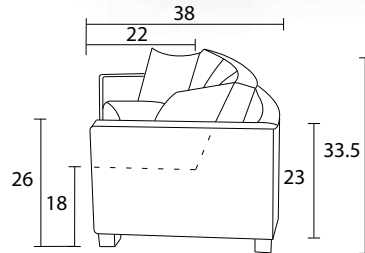

Curved Sofa Top View

Curved Sofa

Sofa Sideview

Curved Sectional

Sectional Sideview

Specifications:

8"x3" rectangle leg, espresso

Sofa & Loveseat: 2 knife edge toss pillows (18"x18"), accented up to grade G

1 arm loveseat: 1 knife edge toss pillow(19"x19"), accented up to grade G, 1 knife edge toss pillow(17"x17"), accented up to grade G

Curved bumper: 1 toss pillow (17"x17"), accented up to grade G

No-Sag sinuous spring system with loose seat cushions

Loose boxed back cushions

No piping

Pieces upholstered in leather do not include toss cushions

Measurements may vary +/- 1"

September 13th, 2018

COM Requirement	Yards
Curved Sofa	13
LHF/RHF Curved Loveseat	7.25
LHF/RHF Bumper	8.6

Specifications:

- 8"x3" rectangle leg, espresso
- Sofa & Loveseat: 2 knife edge toss pillows (18"x18"), accented up to grade G
- 1 arm loveseat: 1 knife edge toss pillow(19"x19"), accented up to grade G, 1 knife edge toss pillow(17"x17"), accented up to grade G
- Curved bumper: 1 toss pillow (17"x17"), accented up to grade G
- No-Sag sinuous spring system with loose seat cushions
- Loose boxed back cushions
- No piping
- Pieces upholstered in leather do not include toss cushions
- Measurement may vary +/- 1"
- September 13th, 2018