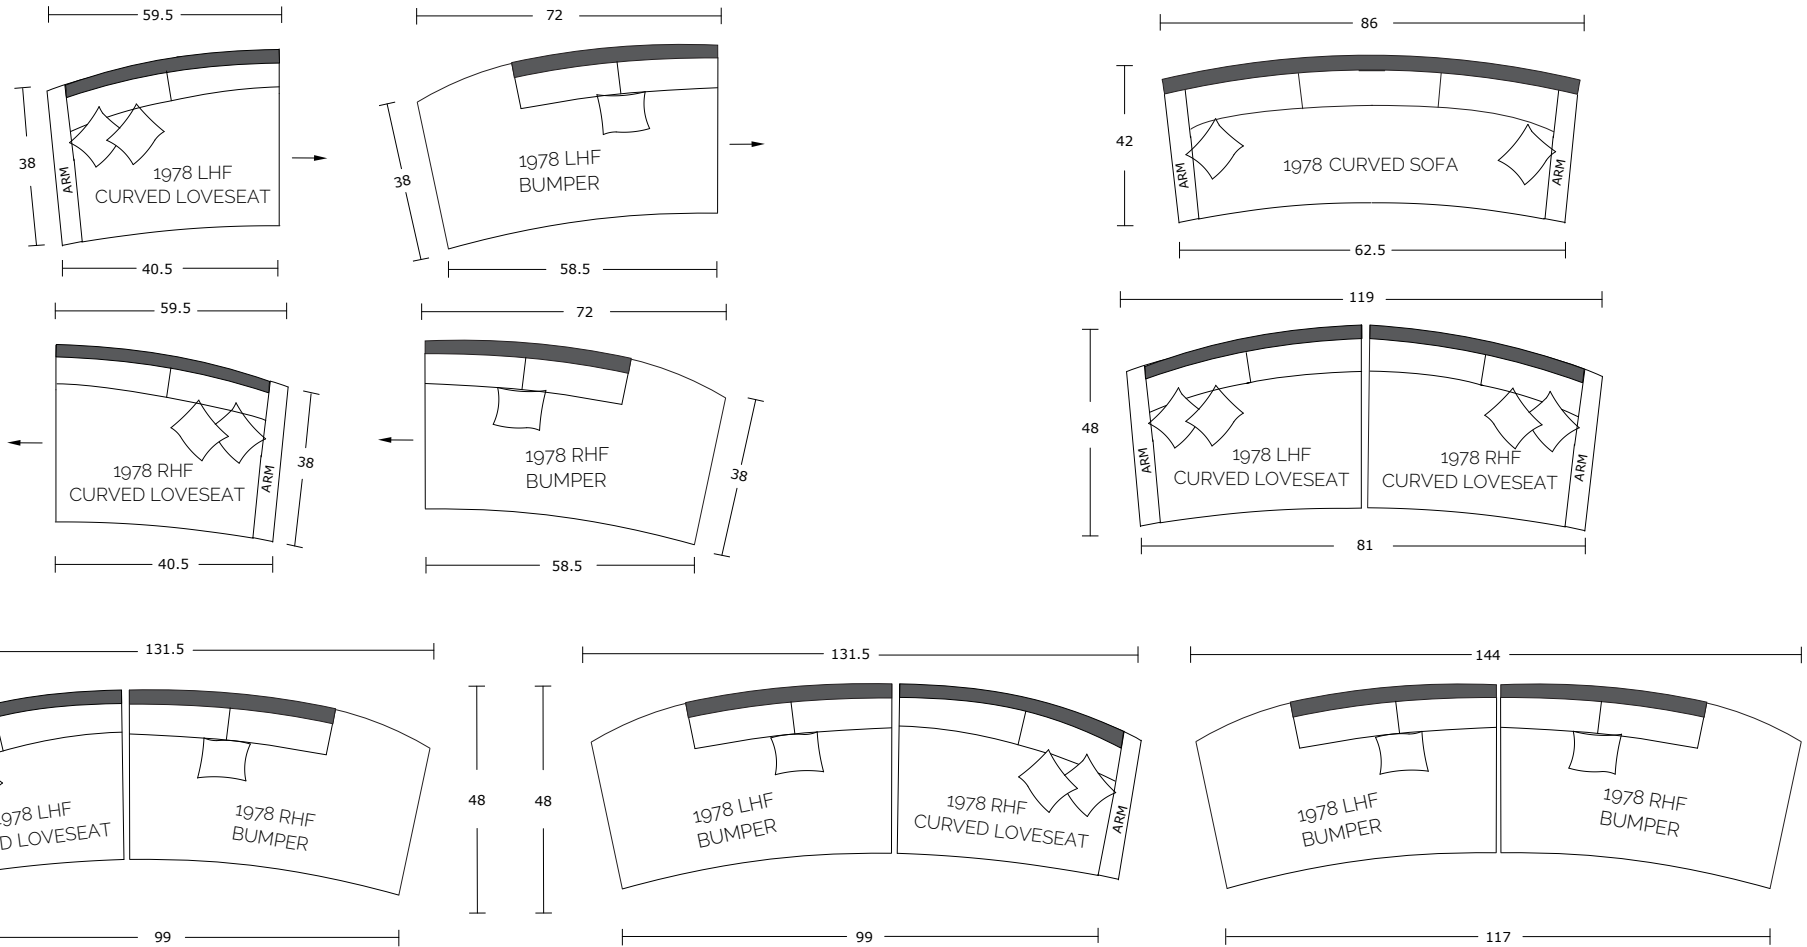

Curved Sofa Top View

Curved Sofa

Sofa Sideview

Curved Sectional

Sectional Sideview

Specifications:

8"x3" rectangle leg, espresso

Sofa & Loveseat: 2 knife edge toss pillows (18"x18"), accented up to grade G

1 arm loveseat: 1 knife edge toss pillow(19"x19"), accented up to grade G, 1 knife edge toss pillow(17"x17"), accented up to grade G

Curved bumper: 1 toss pillow (17"x17"), accented up to grade G

No-Sag sinuous spring system with loose seat cushions

Loose boxed back cushions

No piping

Pieces upholstered in leather do not include toss cushions

Measurements may vary +/- 1"

September 13th, 2018

COM Requirement	Yards
Curved Sofa	13
LHF/RHF Curved Loveseat	7.25
LHF/RHF Bumper	8.6

Specifications:

- 8"x3" rectangle leg, espresso
- Sofa & Loveseat: 2 knife edge toss pillows (18"x18"), accented up to grade G
- 1 arm loveseat: 1 knife edge toss pillow(19"x19"), accented up to grade G, 1 knife edge toss pillow(17"x17"), accented up to grade G
- Curved bumper: 1 toss pillow (17"x17"), accented up to grade G
- No-Sag sinuous spring system with loose seat cushions
- Loose boxed back cushions
- No piping
- Pieces upholstered in leather do not include toss cushions
- Measurement may vary +/- 1"
- September 13th, 2018