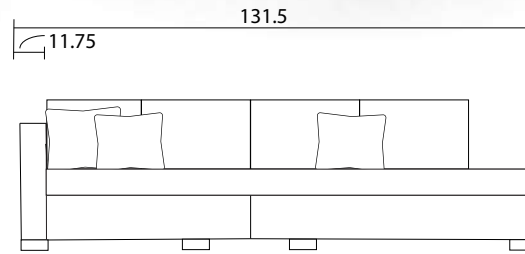

Curved Sofa Top View

Curved Sofa

Sofa Sideview

Curved Sectional

Sectional Sideview

Specifications:

- 8"x3" rectangle leg, espresso. Also available in walnut, please specify on order
- Sofa & Loveseat: 2 knife edge toss pillows (18"x18"), accented up to grade G
- 1 arm loveseat: 1 knife edge toss pillow(19"x19"), 1 knife edge toss pillow(17"x17"), both accented up to grade G
- Curved bumper: 1 toss pillow (17"x17"), accented up to grade G
- No-Sag sinuous spring system with loose seat cushions
- Loose boxed back cushions
- No piping
- Pieces upholstered in leather do not include toss cushions
- Measurements may vary +/- 1"
- October 1st, 2019

COM Requirement	Yards
Curved Sofa	13.25
LHF/RHF Curved Loveseat	10
LHF/RHF Bumper	10

Specifications:

- 8"x3" rectangle leg, espresso. Also available in walnut, please specify on order
- Sofa & Loveseat: 2 knife edge toss pillows (18"x18"), accented up to grade G
- 1 arm loveseat: 1 knife edge toss pillow(19"x19"), 1 knife edge toss pillow(17"x17"), both accented up to grade G
- Curved bumper: 1 toss pillow (17"x17"), accented up to grade G
- No-Sag sinuous spring system with loose seat cushions
- Loose boxed back cushions
- No piping
- Pieces upholstered in leather do not include toss cushions
- Measurement may vary +/- 1"
- October 1st, 2019