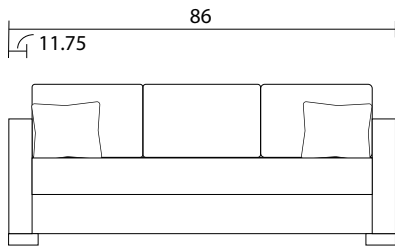

Curved Sofa Top View

Curved Sofa

Sofa Sideview

Curved Sectional

Sectional Sideview

Specifications:

- 8"x3" rectangle leg, espresso. Also available in walnut, please specify on order
- Sofa & Loveseat: 2 knife edge toss pillows (18"x18"), accented up to grade G
- 1 arm loveseat: 1 knife edge toss pillow(19"x19"), 1 knife edge toss pillow(17"x17"), both accented up to grade G
- Curved bumper: 1 toss pillow (17"x17"), accented up to grade G
- No-Sag sinuous spring system with loose seat cushions
- Loose boxed back cushions
- No piping
- Pieces upholstered in leather do not include toss cushions
- Measurements may vary +/- 1"
- October 1st, 2019

COM Requirement	Yards
Curved Sofa	13.25
LHF/RHF Curved Loveseat	10
LHF/RHF Bumper	10

Specifications:

- 8"x3" rectangle leg, espresso. Also available in walnut, please specify on order
- Sofa & Loveseat: 2 knife edge toss pillows (18"x18"), accented up to grade G
- 1 arm loveseat: 1 knife edge toss pillow(19"x19"), 1 knife edge toss pillow(17"x17"), both accented up to grade G
- Curved bumper: 1 toss pillow (17"x17"), accented up to grade G
- No-Sag sinuous spring system with loose seat cushions
- Loose boxed back cushions
- No piping
- Pieces upholstered in leather do not include toss cushions
- Measurement may vary +/- 1"
- October 1st, 2019