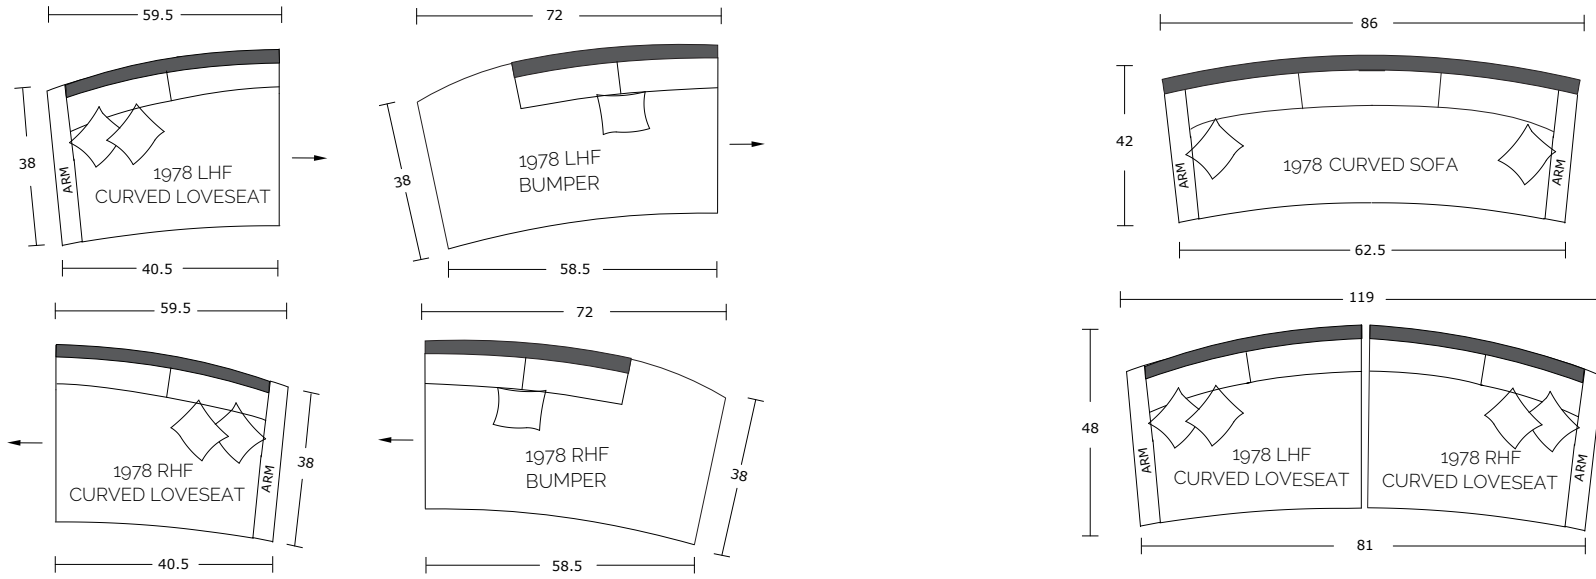

Curved Sofa Top View

Curved Sofa

Sofa Sideview

Curved Sectional

Sectional Sideview

Specifications:

- 8"x3" rectangle leg, espresso. Also available in walnut, please specify on order
- Sofa & Loveseat: 2 knife edge toss pillows (18"x18"), accented up to grade G
- 1 arm loveseat: 1 knife edge toss pillow(19"x19"), 1 knife edge toss pillow(17"x17"), both accented up to grade G
- Curved bumper: 1 toss pillow (17"x17"), accented up to grade G
- No-Sag sinuous spring system with loose seat cushions
- Loose boxed back cushions
- No piping
- Pieces upholstered in leather do not include toss cushions
- Measurements may vary +/- 1"
- October 1st, 2019

COM Requirement	Yards
Curved Sofa	13.25
LHF/RHF Curved Loveseat	10
LHF/RHF Bumper	10

Specifications:

- 8"x3" rectangle leg, espresso. Also available in walnut, please specify on order
- Sofa & Loveseat: 2 knife edge toss pillows (18"x18"), accented up to grade G
- 1 arm loveseat: 1 knife edge toss pillow(19"x19"), 1 knife edge toss pillow(17"x17"), both accented up to grade G
- Curved bumper: 1 toss pillow (17"x17"), accented up to grade G
- No-Sag sinuous spring system with loose seat cushions
- Loose boxed back cushions
- No piping
- Pieces upholstered in leather do not include toss cushions
- Measurement may vary +/- 1"
- October 1st, 2019

COM Requirement	Yards
Curved Sofa	13.25
LHF/RHF Curved Loveseat	10
LHF/RHF Bumper	10