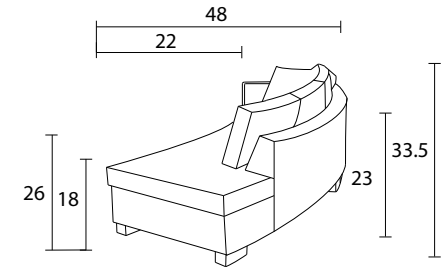

Curved Sofa Top View

Curved Sofa

Sofa Sideview

Curved Sectional

Sectional Sideview

Specifications:

- 8"x3" rectangle leg, espresso. Also available in walnut, please specify on order
- Sofa & Loveseat: 2 knife edge toss pillows (18"x18"), accented up to grade G
- 1 arm loveseat: 1 knife edge toss pillow(19"x19"), 1 knife edge toss pillow(17"x17"), both accented up to grade G
- Curved bumper: 1 toss pillow (17"x17"), accented up to grade G
- No-Sag sinuous spring system with loose seat cushions
- Loose boxed back cushions
- No piping
- Pieces upholstered in leather do not include toss cushions
- Measurements may vary +/- 1"
- October 1st, 2019

COM Requirement	Yards
Curved Sofa	13.25
LHF/RHF Curved Loveseat	10
LHF/RHF Bumper	10

Specifications:

- 8"x3" rectangle leg, espresso. Also available in walnut, please specify on order
- Sofa & Loveseat: 2 knife edge toss pillows (18"x18"), accented up to grade G
- 1 arm loveseat: 1 knife edge toss pillow(19"x19"), 1 knife edge toss pillow(17"x17"), both accented up to grade G
- Curved bumper: 1 toss pillow (17"x17"), accented up to grade G
- No-Sag sinuous spring system with loose seat cushions
- Loose boxed back cushions
- No piping
- Pieces upholstered in leather do not include toss cushions
- Measurement may vary +/- 1"
- October 1st, 2019