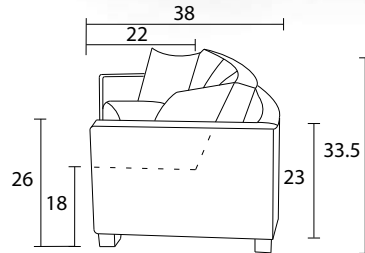

Curved Sofa Top View

Curved Sofa

Sofa Sideview

Curved Sectional

Sectional Sideview

Specifications:

- 8"x3" rectangle leg, espresso. Also available in walnut, please specify on order
- Sofa & Loveseat: 2 knife edge toss pillows (18"x18"), accented up to grade G
- 1 arm loveseat: 1 knife edge toss pillow(19"x19"), 1 knife edge toss pillow(17"x17"), both accented up to grade G
- Curved bumper: 1 toss pillow (17"x17"), accented up to grade G
- No-Sag sinuous spring system with loose seat cushions
- Loose boxed back cushions
- No piping
- Pieces upholstered in leather do not include toss cushions
- Measurements may vary +/- 1"
- October 1st, 2019

COM Requirement	Yards
Curved Sofa	13.25
LHF/RHF Curved Loveseat	10
LHF/RHF Bumper	10

Specifications:

- 8"x3" rectangle leg, espresso. Also available in walnut, please specify on order
- Sofa & Loveseat: 2 knife edge toss pillows (18"x18"), accented up to grade G
- 1 arm loveseat: 1 knife edge toss pillow(19"x19"), 1 knife edge toss pillow(17"x17"), both accented up to grade G
- Curved bumper: 1 toss pillow (17"x17"), accented up to grade G
- No-Sag sinuous spring system with loose seat cushions
- Loose boxed back cushions
- No piping
- Pieces upholstered in leather do not include toss cushions
- Measurement may vary +/- 1"
- October 1st, 2019