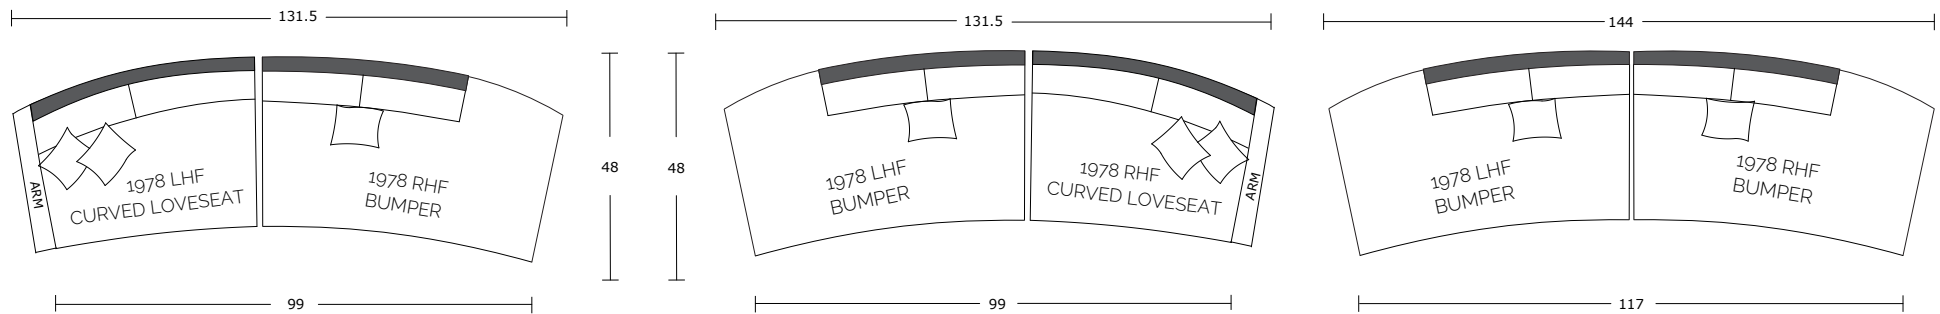

Curved Sofa Top View

Curved Sofa

Sofa Sideview

Curved Sectional

Sectional Sideview

Specifications:

- 8"x3" rectangle leg, espresso. Also available in walnut, please specify on order
- Sofa & Loveseat: 2 knife edge toss pillows (18"x18"), accented up to grade G
- 1 arm loveseat: 1 knife edge toss pillow(19"x19"), 1 knife edge toss pillow(17"x17"), both accented up to grade G
- Curved bumper: 1 toss pillow (17"x17"), accented up to grade G
- No-Sag sinuous spring system with loose seat cushions
- Loose boxed back cushions
- No piping
- Pieces upholstered in leather do not include toss cushions
- Measurements may vary +/- 1"
- October 1st, 2019

COM Requirement	Yards
Curved Sofa	13.25
LHF/RHF Curved Loveseat	10
LHF/RHF Bumper	10

Specifications:

- 8"x3" rectangle leg, espresso. Also available in walnut, please specify on order
- Sofa & Loveseat: 2 knife edge toss pillows (18"x18"), accented up to grade G
- 1 arm loveseat: 1 knife edge toss pillow(19"x19"), 1 knife edge toss pillow(17"x17"), both accented up to grade G
- Curved bumper: 1 toss pillow (17"x17"), accented up to grade G
- No-Sag sinuous spring system with loose seat cushions
- Loose boxed back cushions
- No piping
- Pieces upholstered in leather do not include toss cushions
- Measurement may vary +/- 1"
- October 1st, 2019

COM Requirement	Yards
Curved Sofa	13.25
LHF/RHF Curved Loveseat	10
LHF/RHF Bumper	10