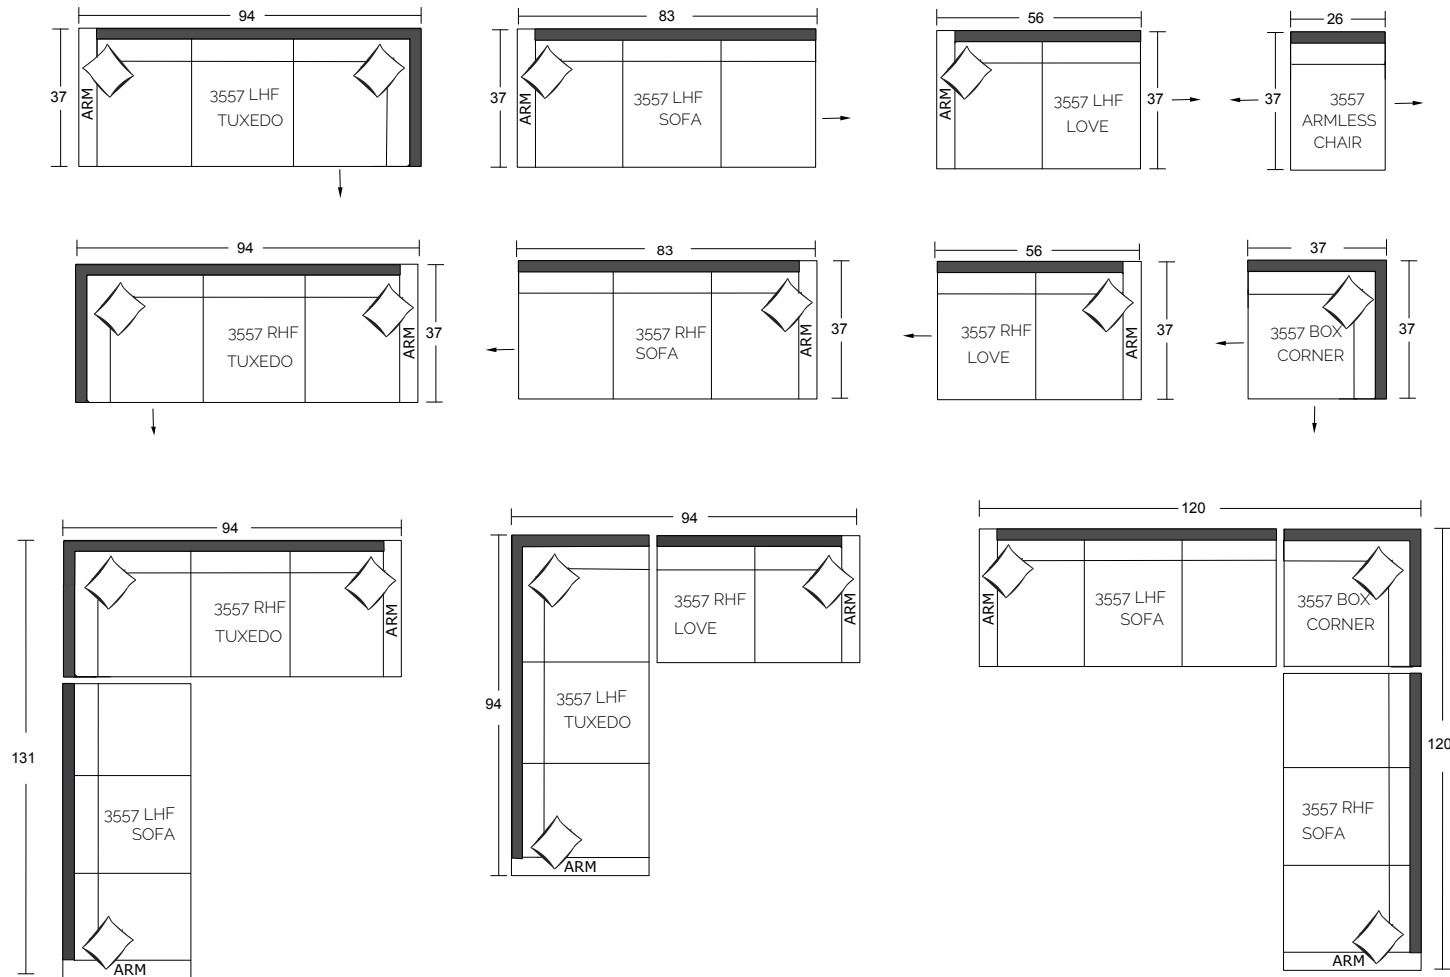

Sofa

Condo Sofa

Chair

Sideview

Specifications:

- 5" skinny tapered leg, espresso. Also available in walnut, please specify on order
- Sofa & Condo Sofa: 2 knife edge toss pillows (17"x17"), accented up to grade G
- Sectional: 1 knife edge toss pillow (17"x17"), accented up to grade G (per arm or corner)
- No-Sag sinuous spring system with loose seat cushions
- Loose boxed back cushions with shallow button tufts
- No piping
- Pieces upholstered in leather do not include toss cushions
- Measurements may vary +/- 1"
- October 1st, 2019

COM Requirement	Yards
Sofa	13.5
Condo Sofa	11.25
Chair	6.25

Specifications:

- 5" skinny tapered leg, espresso. Also available in walnut, please specify on order
- Sofa & Condo Sofa: 2 knife edge toss pillows (17"x17"), accented up to grade G
- Sectional: 1 knife edge toss pillow (17"x17"), accented up to grade G (per arm or corner)
- No-Sag sinuous spring system with loose seat cushions
- Loose boxed back cushions with shallow button tufts
- No piping
- Pieces upholstered in leather do not include toss cushions
- Measurement may vary +/- 1"
- February 5th, 2020