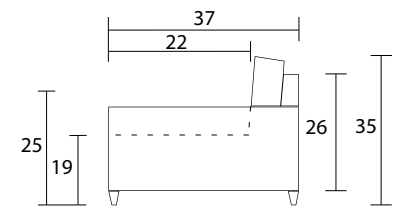

Sofa

Condo Sofa

Chair

Sideview

Specifications:

- 5" skinny tapered leg, espresso. Also available in walnut, please specify on order
- Sofa & Condo Sofa: 2 knife edge toss pillows (17"x17"), accented up to grade G
- Sectional: 1 knife edge toss pillow (17"x17"), accented up to grade G (per arm or corner)
- No-Sag sinuous spring system with loose seat cushions
- Loose boxed back cushions with shallow button tufts
- No piping
- Pieces upholstered in leather do not include toss cushions
- Measurements may vary +/- 1"
- October 1st, 2019

COM Requirement	Yards
Sofa	13.5
Condo Sofa	11.25
Chair	6.25

Specifications:

- 5" skinny tapered leg, espresso. Also available in walnut, please specify on order
- Sofa & Condo Sofa: 2 knife edge toss pillows (17"x17"), accented up to grade G
- Sectional: 1 knife edge toss pillow (17"x17"), accented up to grade G (per arm or corner)
- No-Sag sinuous spring system with loose seat cushions
- Loose boxed back cushions with shallow button tufts
- No piping
- Pieces upholstered in leather do not include toss cushions
- Measurement may vary +/- 1"
- February 5th, 2020