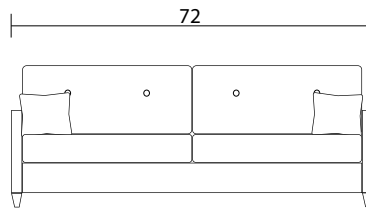

Sofa

Condo Sofa

Chair

Sideview

Specifications:

- 5" skinny tapered leg, espresso. Also available in walnut, please specify on order
- Sofa & Condo Sofa: 2 knife edge toss pillows (17"x17"), accented up to grade G
- Sectional: 1 knife edge toss pillow (17"x17"), accented up to grade G (per arm or corner)
- No-Sag sinuous spring system with loose seat cushions
- Loose boxed back cushions with shallow button tufts
- No piping
- Pieces upholstered in leather do not include toss cushions
- Measurements may vary +/- 1"
- October 1st, 2019

COM Requirement	Yards
Sofa	13.5
Condo Sofa	11.25
Chair	6.25

Specifications:

- 5" skinny tapered leg, espresso. Also available in walnut, please specify on order
- Sofa & Condo Sofa: 2 knife edge toss pillows (17"x17"), accented up to grade G
- Sectional: 1 knife edge toss pillow (17"x17"), accented up to grade G (per arm or corner)
- No-Sag sinuous spring system with loose seat cushions
- Loose boxed back cushions with shallow button tufts
- No piping
- Pieces upholstered in leather do not include toss cushions
- Measurement may vary +/- 1"
- February 5th, 2020