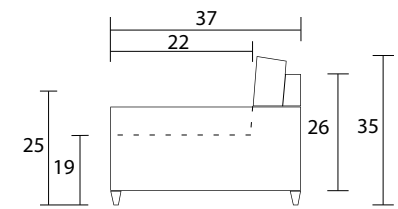

Sofa

Condo Sofa

Chair

Sideview

Specifications:

5" skinny tapered leg, espresso

Sofa & Condo Sofa: 2 knife edge toss pillows (17"x17"), accented up to grade G

Sectional: 1 knife edge toss pillow (17"x17"), accented up to grade G (per arm or corner)

COM Requirement Yards

Sofa 13

Condo Sofa 11

Chair 6

**Specifications:**

- 5" skinny tapered leg, espresso
- Sofa & Condo Sofa: 2 knife edge toss pillows (17"x17"), accented up to grade G
- Sectional: 1 knife edge toss pillow (17"x17"), accented up to grade G (per arm or corner)
- No-Sag sinuous spring system with loose seat cushions
- Loose boxed back cushions with shallow button tufts
- No piping
- Pieces upholstered in leather do not include toss cushions
- Measurement may vary +/- 1"
- September 13th, 2018