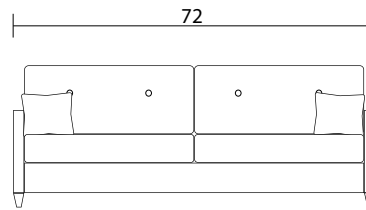

Sofa

Condo Sofa

Chair

Sideview

Specifications:

5" skinny tapered leg, espresso

Sofa & Condo Sofa: 2 knife edge toss pillows (17"x17"), accented up to grade G

Sectional: 1 knife edge toss pillow (17"x17"), accented up to grade G (per arm or corner)

No-Sag sinuous spring system with loose seat cushions

Loose boxed back cushions with shallow button tufts

No piping

Pieces upholstered in leather do not include toss cushions

Measurements may vary +/- 1"

July 4th, 2018

COM Requirement Yards

Sofa 13

Condo Sofa 11

Chair 6

**Specifications:**

- 5" skinny tapered leg, espresso
- Sofa & Condo Sofa: 2 knife edge toss pillows (17"x17"), accented up to grade G
- Sectional: 1 knife edge toss pillow (17"x17"), accented up to grade G (per arm or corner)
- No-Sag sinuous spring system with loose seat cushions
- Loose boxed back cushions with shallow button tufts
- No piping
- Pieces upholstered in leather do not include toss cushions
- Measurement may vary +/- 1"
- September 13th, 2018