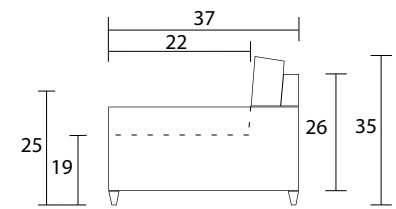

Sofa

Condo Sofa

Chair

Sideview

Specifications:

5" skinny tapered leg, espresso. Also available in walnut, please specify on order

Sofa & Condo Sofa: 2 knife edge toss pillows (17"x17"), accented up to grade G

Sectional: 1 knife edge toss pillow (17"x17"), accented up to grade G (per arm or corner)

No-Sag sinuous spring system with loose seat cushions

Loose boxed back cushions with shallow button tufts

No piping

Pieces upholstered in leather do not include toss cushions

Measurements may vary +/- 1"

October 1st, 2019

COM Requirement	Yards
Sofa	13.5
Condo Sofa	11.25
Chair	6.25

Specifications:

- 5" skinny tapered leg, espresso. Also available in walnut, please specify on order
- Sofa & Condo Sofa: 2 knife edge toss pillows (17"x17"), accented up to grade G
- Sectional: 1 knife edge toss pillow (17"x17"), accented up to grade G (per arm or corner)
- No-Sag sinuous spring system with loose seat cushions
- Loose boxed back cushions with shallow button tufts
- No piping
- Pieces upholstered in leather do not include toss cushions
- Measurement may vary +/- 1"