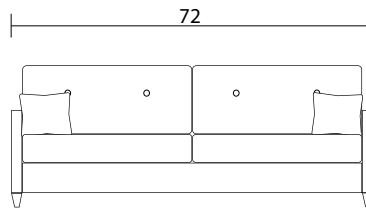

Sofa

Condo Sofa

Chair

Sideview

Specifications:

5" skinny tapered leg, espresso. Also available in walnut, please specify on order

Sofa & Condo Sofa: 2 knife edge toss pillows (17"x17"), accented up to grade G

Sectional: 1 knife edge toss pillow (17"x17"), accented up to grade G (per arm or corner)

No-Sag sinuous spring system with loose seat cushions

Loose boxed back cushions with shallow button tufts

No piping

Pieces upholstered in leather do not include toss cushions

Measurements may vary +/- 1"

October 1st, 2019

COM Requirement	Yards
Sofa	13.5
Condo Sofa	11.25
Chair	6.25

Specifications:

- 5" skinny tapered leg, espresso. Also available in walnut, please specify on order
- Sofa & Condo Sofa: 2 knife edge toss pillows (17"x17"), accented up to grade G
- Sectional: 1 knife edge toss pillow (17"x17"), accented up to grade G (per arm or corner)
- No-Sag sinuous spring system with loose seat cushions
- Loose boxed back cushions with shallow button tufts
- No piping
- Pieces upholstered in leather do not include toss cushions
- Measurement may vary +/- 1"