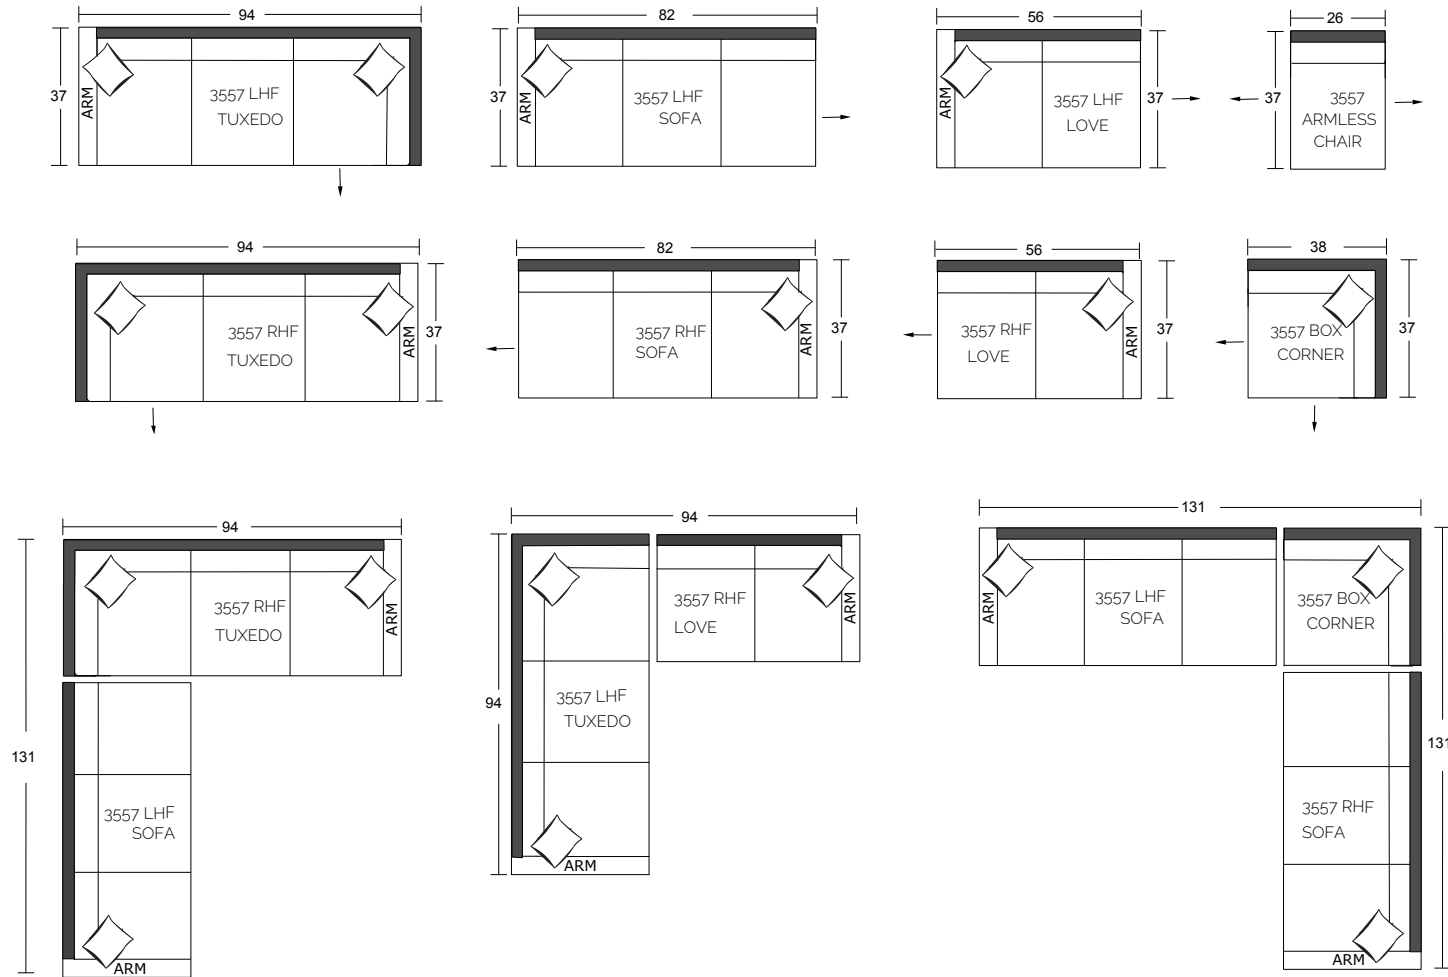

Sofa

Condo Sofa

Chair

Sideview

Specifications:

5" skinny tapered leg, espresso. Also available in walnut, please specify on order

Sofa & Condo Sofa: 2 knife edge toss pillows (17"x17"), accented up to grade G

Sectional: 1 knife edge toss pillow (17"x17"), accented up to grade G (per arm or corner)

No-Sag sinuous spring system with loose seat cushions

Loose boxed back cushions with shallow button tufts

No piping

Pieces upholstered in leather do not include toss cushions

Measurements may vary +/- 1"

October 1st, 2019

COM Requirement	Yards
Sofa	13.5
Condo Sofa	11.25
Chair	6.25

Specifications:

- 5" skinny tapered leg, espresso. Also available in walnut, please specify on order
- Sofa & Condo Sofa: 2 knife edge toss pillows (17"x17"), accented up to grade G
- Sectional: 1 knife edge toss pillow (17"x17"), accented up to grade G (per arm or corner)
- No-Sag sinuous spring system with loose seat cushions
- Loose boxed back cushions with shallow button tufts
- No piping
- Pieces upholstered in leather do not include toss cushions
- Measurement may vary +/- 1"