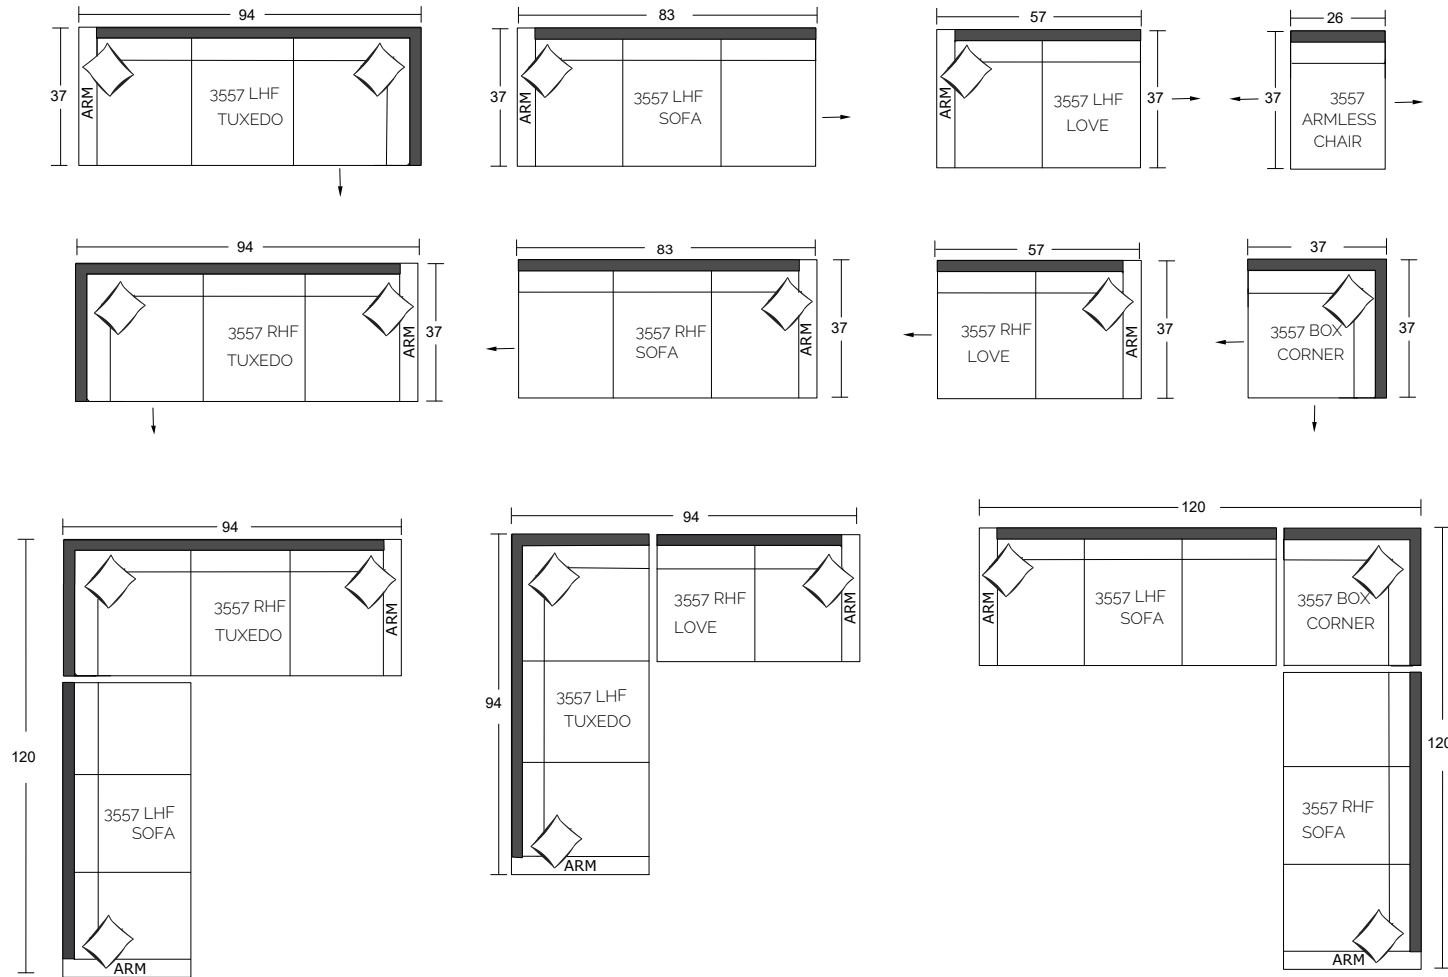

Sofa

Condo Sofa

Chair

Sideview

Specifications:

- 5" skinny tapered leg, espresso. Also available in walnut, please specify on order
- Sofa & Condo Sofa: 2 knife edge toss pillows (17"x17"), accented up to grade G
- Sectional: 1 knife edge toss pillow (17"x17"), accented up to grade G (per arm or corner)
- No-Sag sinuous spring system with loose seat cushions
- Loose boxed back cushions with shallow button tufts
- No piping
- Pieces upholstered in leather do not include toss cushions
- Measurements may vary +/- 1"

Aug 18th, 2020

COM Requirement	Yards
Sofa	13.5
Condo Sofa	11.25
Chair	6.25

Yardage indicated is based on 54" solid, railroaded, non-matched fabrics

Specifications:

- 5" skinny tapered leg, espresso. Also available in walnut, please specify on order
- Sofa & Condo Sofa: 2 knife edge toss pillows (17"x17"), accented up to grade G
- Sectional: 1 knife edge toss pillow (17"x17"), accented up to grade G (per arm or corner)
- No-Sag sinuous spring system with loose seat cushions
- Loose boxed back cushions with shallow button tufts
- No piping
- Pieces upholstered in leather do not include toss cushions
- Measurement may vary +/- 1"
- Aug 18th, 2020