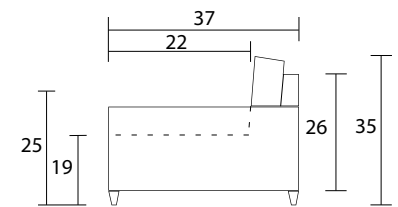

Sofa

Condo Sofa

Chair

Sideview

Specifications:

- 5" skinny tapered leg, espresso. Also available in walnut, please specify on order
- Sofa & Condo Sofa: 2 knife edge toss pillows (17"x17"), accented up to grade G
- Sectional: 1 knife edge toss pillow (17"x17"), accented up to grade G (per arm or corner)
- No-Sag sinuous spring system with loose seat cushions
- Loose boxed back cushions with shallow button tufts
- No piping
- Pieces upholstered in leather do not include toss cushions
- Measurements may vary +/- 1"

Aug 18th, 2020

COM Requirement	Yards
Sofa	13.5
Condo Sofa	11.25
Chair	6.25

Yardage indicated is based on 54" solid, railroaded, non-matched fabrics

Specifications:

- 5" skinny tapered leg, espresso. Also available in walnut, please specify on order
- Sofa & Condo Sofa: 2 knife edge toss pillows (17"x17"), accented up to grade G
- Sectional: 1 knife edge toss pillow (17"x17"), accented up to grade G (per arm or corner)
- No-Sag sinuous spring system with loose seat cushions
- Loose boxed back cushions with shallow button tufts
- No piping
- Pieces upholstered in leather do not include toss cushions
- Measurement may vary +/- 1"
- Aug 18th, 2020