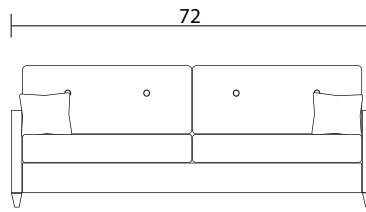

Sofa

Condo Sofa

Chair

Sideview

Specifications:

- 5" skinny tapered leg, espresso. Also available in walnut, please specify on order
- Sofa & Condo Sofa: 2 knife edge toss pillows (17"x17"), accented up to grade G
- Sectional: 1 knife edge toss pillow (17"x17"), accented up to grade G (per arm or corner)
- No-Sag sinuous spring system with loose seat cushions
- Loose boxed back cushions with shallow button tufts
- No piping
- Pieces upholstered in leather do not include toss cushions
- Measurements may vary +/- 1"

Aug 18th, 2020

COM Requirement	Yards
Sofa	13.5
Condo Sofa	11.25
Chair	6.25

Yardage indicated is based on 54" solid, railroaded, non-matched fabrics

Specifications:

- 5" skinny tapered leg, espresso. Also available in walnut, please specify on order
- Sofa & Condo Sofa: 2 knife edge toss pillows (17"x17"), accented up to grade G
- Sectional: 1 knife edge toss pillow (17"x17"), accented up to grade G (per arm or corner)
- No-Sag sinuous spring system with loose seat cushions
- Loose boxed back cushions with shallow button tufts
- No piping
- Pieces upholstered in leather do not include toss cushions
- Measurement may vary +/- 1"
- Aug 18th, 2020