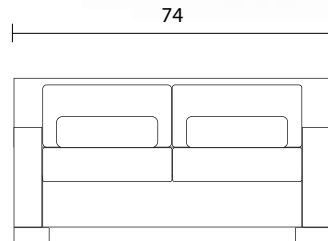

Sofa

Loveseat

Chair 1/2

Sideview

Ottoman 1/2 Front

Ottoman 1/2 Sideview

Specifications:

8"x3" rectangle leg, espresso. Also available in walnut, please specify on order

Sofa: 2 boxed kidneys (9"x28"), accented up to grade G

Loveseat: 2 boxed kidneys (9"x20"), accented up to grade G

Chair & 1/2: 1 boxed kidney (9"x20"), accented up to grade G

No-Sag sinuous spring system with loose seat cushions