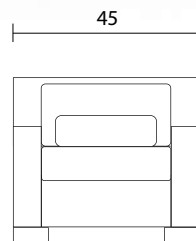

Sofa

Loveseat

Chair 1/2

Sideview

Ottoman 1/2 Front

Ottoman 1/2 Sideview

Specifications:

8"x3" rectangle leg, espresso. Also available in walnut, please specify on order

Sofa: 2 boxed kidneys (9"x28"), accented up to grade G

Loveseat: 2 boxed kidneys (9"x20"), accented up to grade G

Chair & 1/2: 1 boxed kidney (9"x20"), accented up to grade G

No-Sag sinuous spring system with loose seat cushions