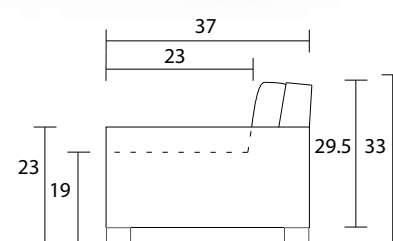

Sofa

Loveseat

Chair 1/2

Sideview

Ottoman 1/2 Front

Ottoman 1/2 Sideview

Specifications:

8"x3" rectangle leg, espresso. Also available in walnut, please specify on order

Sofa: 2 boxed kidneys (9"x28"), accented up to grade G

Loveseat: 2 boxed kidneys (9"x20"), accented up to grade G

Chair & 1/2: 1 boxed kidney (9"x20"), accented up to grade G

No-Sag sinuous spring system with loose seat cushions