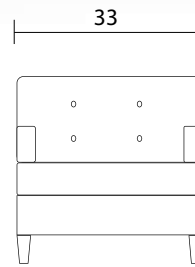

Sofa

Chair

Sideview

Specifications:

5" skinny tapered leg, espresso. Also available in walnut, please specify on order

Sofa: 2 knife edge toss pillows (17"x17"), accented up to grade G

No-Sag sinuous spring system with loose seat cushions

Tight back, panelled with shallow button tufts

No piping

Pieces upholstered in leather do not include toss cushions

Measurements may vary +/- 1"

October 1st, 2019

COM Requirement Yards

Sofa 10

Chair 5.5