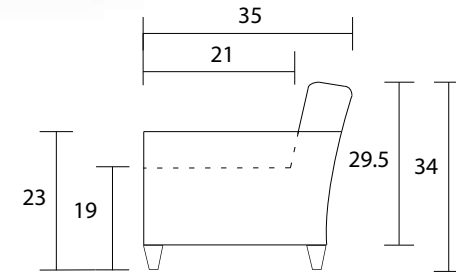

Sofa

Chair

Sideview

Specifications:

5" skinny tapered leg, espresso. Also available in walnut, please specify on order

Sofa: 2 knife edge toss pillows (17"x17"), accented up to grade G

No-Sag sinuous spring system with loose seat cushions

Tight back, panelled with shallow button tufts

No piping

Pieces upholstered in leather do not include toss cushions

Measurements may vary +/- 1"

October 1st, 2019

COM Requirement Yards

Sofa 10

Chair 5.5