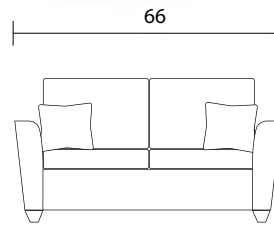

Sofa

Loveseat

Chair

Sideview

Specifications:

- 3" square tapered leg, espresso
- 2 knife edge toss pillows (17"x17"), self piped, accented up to grade G
- No-Sag sinuous spring system with loose seat cushions
- Loose knife edge back cushions
- Piping on arms, back cushions and seat cushions
- Pieces upholstered in leather have no piping and do not include toss cushions
- Measurements may vary +/- 1"

October 1st, 2019

COM Requirement	Yards
Sofa	14
Love Seat	11
Chair	7.5

Yardage indicated is based on 54" solid, railroaded, non-matched fabrics