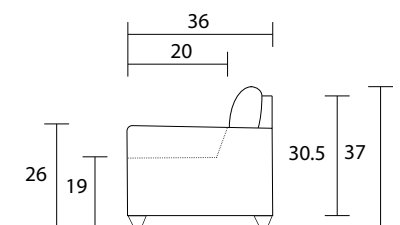

Sofa

Loveseat

Chair

Sideview

Specifications:

- 3" square tapered leg, espresso
- 2 knife edge toss pillows (17"x17"), self piped, accented up to grade G
- No-Sag sinuous spring system with loose seat cushions
- Loose knife edge back cushions
- Piping on arms, back cushions and seat cushions
- Pieces upholstered in leather have no piping and do not include toss cushions
- Measurements may vary +/- 1"

October 1st, 2019

COM Requirement	Yards
Sofa	14
Love Seat	11
Chair	7.5

Yardage indicated is based on 54" solid, railroaded, non-matched fabrics