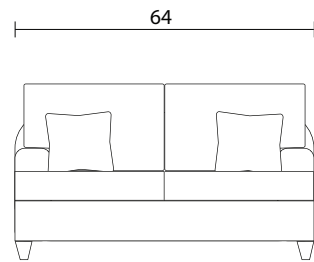

Sofa

Loveseat

Chair 1/2

Sideview

Ottoman Front 1/2 Ottoman Sideview 1/2

Specifications:

5" square tapered leg, espresso

Sofa & Loveseat: 2 knife edge toss pillows (19"x19") with zippers, accented up to grade G

Chair & 1/2: 1 knife edge toss pillow (19"x19") with zipper, accented up to grade G

Sectional pieces: 1 knife edge toss pillow (19"x19") with zipper, accented up to grade G (per arm or corner)

No-Sag sinuous spring system with loose seat cushions

Loose knife edge back cushions

No piping

Pieces upholstered in leather do not include toss cushions

Measurement may vary +/- 1"

August 28th, 2024

COM Requirement	Yards
Sofa	15
Loveseat	12.25
Chair 1/2	8
Ottoman 1/2	4