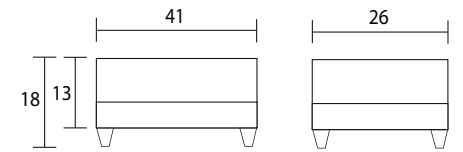

Sofa

Loveseat

Chair 1/2

Sideview

Ottoman Front 1/2 Ottoman Sideview 1/2

Specifications:

5" square tapered leg, espresso

Sofa & Loveseat: 2 knife edge toss pillows (19"x19") with zippers, accented up to grade G

Chair & 1/2: 1 knife edge toss pillow (19"x19") with zipper, accented up to grade G

Sectional pieces: 1 knife edge toss pillow (19"x19") with zipper, accented up to grade G (per arm or corner)

No-Sag sinuous spring system with loose seat cushions

Loose knife edge back cushions

No piping

Pieces upholstered in leather do not include toss cushions

Measurement may vary +/- 1"

August 28th, 2024

COM Requirement	Yards
Sofa	15
Loveseat	12.25
Chair 1/2	8
Ottoman 1/2	4