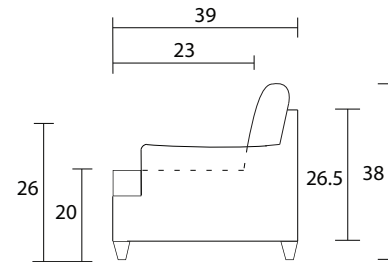

Sofa

Loveseat

Chair 1/2

Sideview

Ottoman Front 1/2 Ottoman Sideview 1/2

Specifications:

5" square tapered leg, espresso

Sofa & Loveseat: 2 knife edge toss pillows (19"x19") with zippers, accented up to grade G

Chair & 1/2: 1 knife edge toss pillow (19"x19") with zipper, accented up to grade G

Sectional pieces: 1 knife edge toss pillow (19"x19") with zipper, accented up to grade G (per arm or corner)

No-Sag sinuous spring system with loose seat cushions

Loose knife edge back cushions

No piping

Pieces upholstered in leather do not include toss cushions

Measurement may vary +/- 1"

August 28th, 2024

COM Requirement	Yards
Sofa	15
Loveseat	12.25
Chair 1/2	8
Ottoman 1/2	4