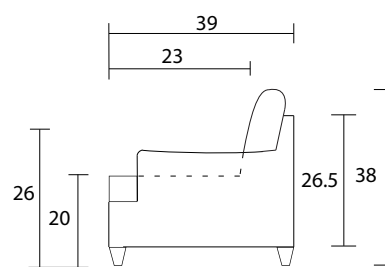

Sofa

Loveseat

Chair 1/2

Sideview

Ottoman Front 1/2

Ottoman Sideview 1/2

Specifications:

5" square tapered leg, espresso

Sofa & Loveseat: 2 knife edge toss pillows (17"x17"), accented up to grade G

Chair & 1/2: 1 knife edge toss pillow (17"x17"), accented up to grade G

Sectional pieces: 1 knife edge toss pillow (17"x17"), accented up to grade G (per arm or corner)

Sofa	15
Loveseat	12.5
Chair 1/2	8
Ottoman 1/2	4

Specifications:

5" square tapered leg, espresso

Sofa & Loveseat: 2 knife edge toss pillows (17"x17"), accented up to grade G

Chair & 1/2: 1 knife edge toss pillow (17"x17"), accented up to grade G