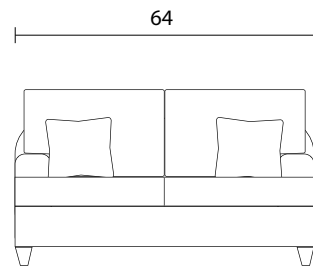

Sofa

Loveseat

Chair 1/2

Sideview

Ottoman Front 1/2

Ottoman Sideview 1/2

Specifications:

5" square tapered leg, espresso

Sofa & Loveseat: 2 knife edge toss pillows (17"x17"), accented up to grade G

Chair & 1/2: 1 knife edge toss pillow (17"x17"), accented up to grade G

Sectional pieces: 1 knife edge toss pillow (17"x17"), accented up to grade G (per arm or corner)

Sofa	15
Loveseat	12.5
Chair 1/2	8
Ottoman 1/2	4

Specifications:

5" square tapered leg, espresso

Sofa & Loveseat: 2 knife edge toss pillows (17"x17"), accented up to grade G

Chair & 1/2: 1 knife edge toss pillow (17"x17"), accented up to grade G