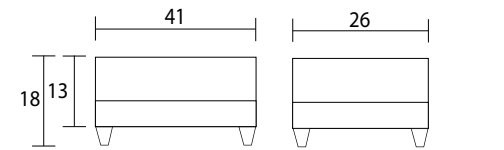

Sofa

Loveseat

Chair 1/2

Sideview

Ottoman Front 1/2

Ottoman Sideview 1/2

Specifications:

5" square tapered leg, espresso

Sofa & Loveseat: 2 knife edge toss pillows (17"x17"), accented up to grade G

Chair & 1/2: 1 knife edge toss pillow (17"x17"), accented up to grade G

Sectional pieces: 1 knife edge toss pillow (17"x17"), accented up to grade G (per arm or corner)

Sofa	15
Loveseat	12.5
Chair 1/2	8
Ottoman 1/2	4

Specifications:

5" square tapered leg, espresso

Sofa & Loveseat: 2 knife edge toss pillows (17"x17"), accented up to grade G

Chair & 1/2: 1 knife edge toss pillow (17"x17"), accented up to grade G