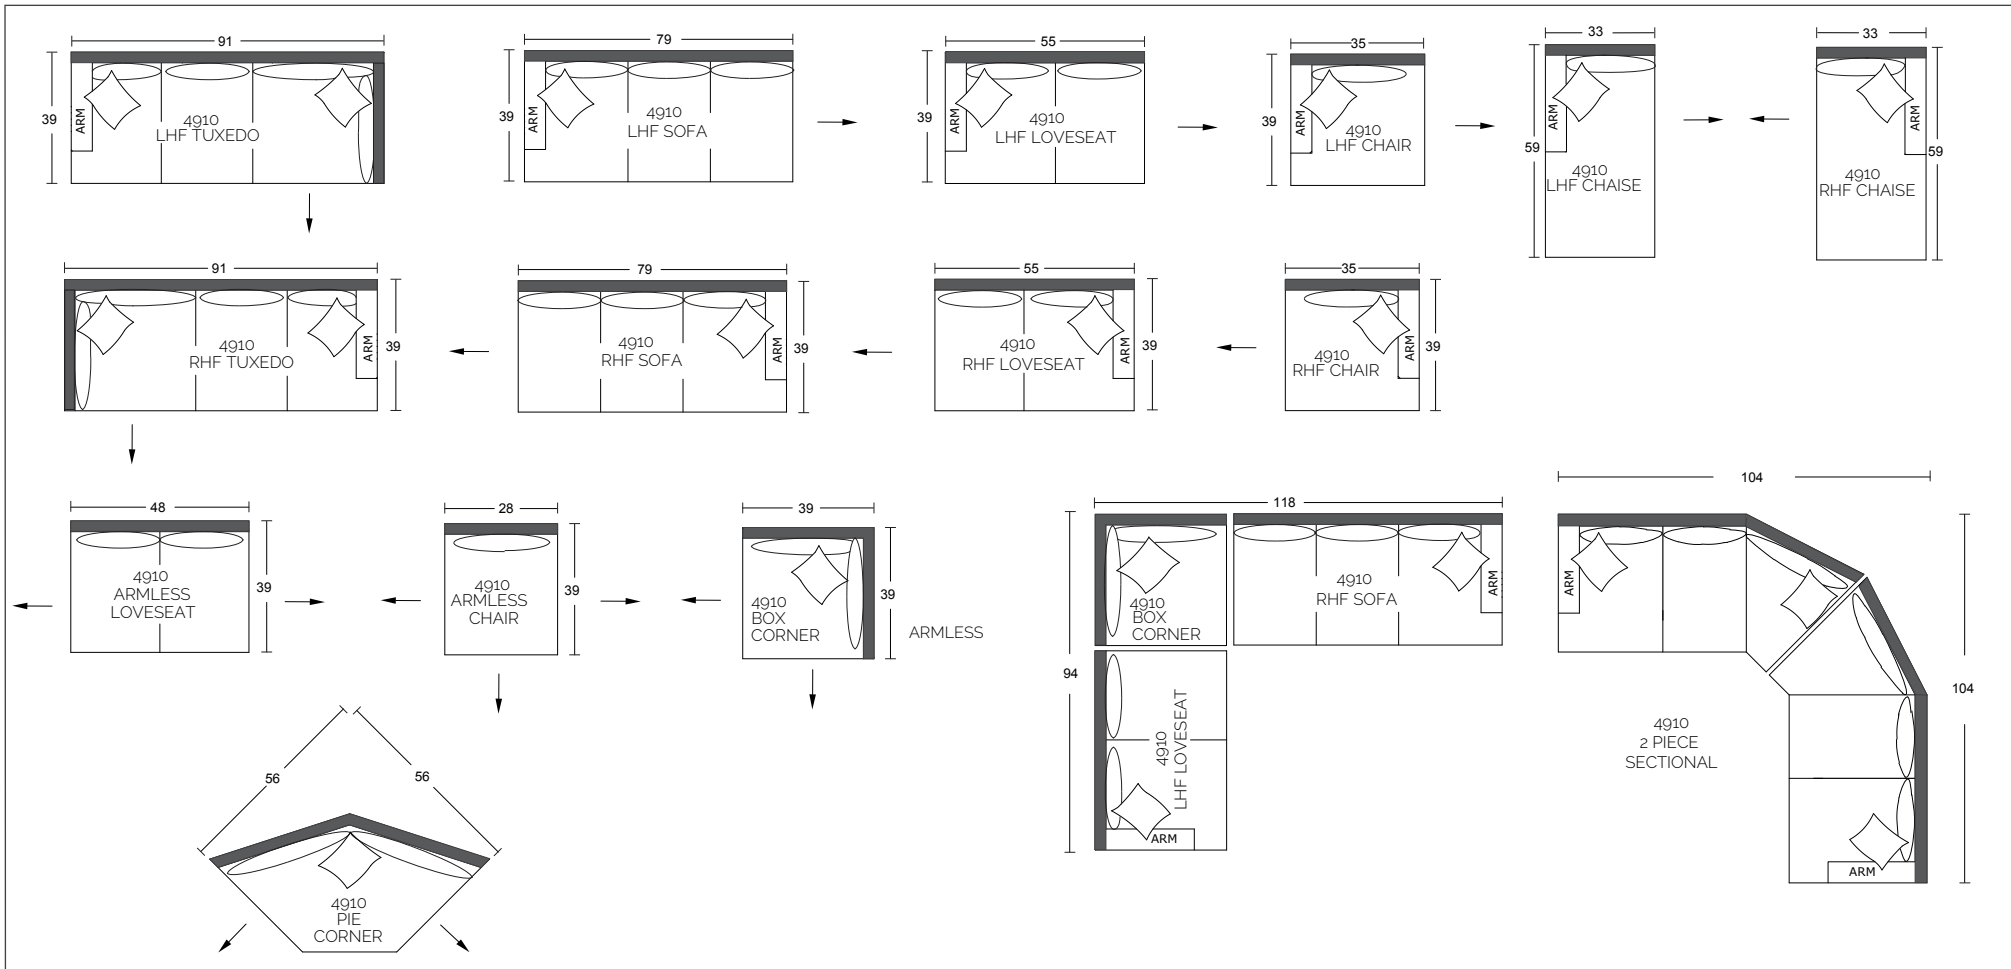

Sofa & Loveseat: 2 knife edge toss pillows (17"x17"), accented up to grade G

Chair & 1/2: 1 knife edge toss pillow (17"x17"), accented up to grade G

Sectional pieces: 1 knife edge toss pillow (17"x17"), accented up to grade G (per arm or corner)

No-Sag sinuous spring system with loose seat cushions

Loose knife edge back cushions

No piping

Pieces upholstered in leather do not include toss cushions

Measurement may vary +/- 1"

October 1st, 2019

COM Requirement Yards

Sofa	15
Loveseat	12.5
Chair 1/2	8
Ottoman 1/2	4

Specifications:

5" square tapered leg, espresso

Sofa & Loveseat: 2 knife edge toss pillows (17"x17"), accented up to grade G

Chair & 1/2: 1 knife edge toss pillow (17"x17"), accented up to grade G

Sectional pieces: 1 knife edge toss pillow (17"x17"), accented up to grade G (per arm or corner)

No-Sag sinuous spring system with loose seat cushions

Loose knife edge back cushions

No piping

Pieces upholstered in leather do not include toss cushions