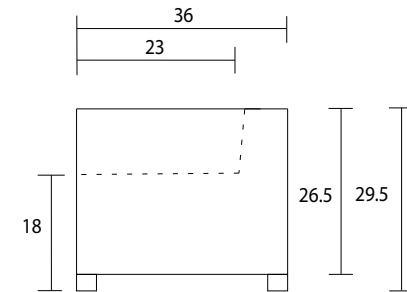

Sofa

Chair 1/2

Sideview

Specifications:

8" x 3" rectangle leg, espresso

Sofa: 2 knife edge toss pillows (19"x19"), accented up to grade G

Chair & 1/2: 1 knife edge toss pillow (19"x19"), accented up to grade G