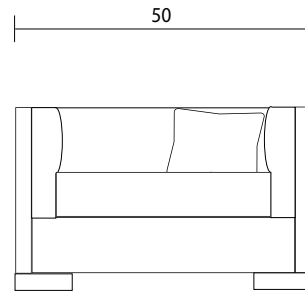

Sofa

Chair 1/2

Sideview

Specifications:

8" x 3" rectangle leg, espresso

Sofa: 2 knife edge toss pillows (19"x19"), accented up to grade G

Chair & 1/2: 1 knife edge toss pillow (19"x19"), accented up to grade G

No-Sag sinuous spring system with loose seat cushions

Tight back

No piping

Pieces upholstered in leather do not include toss cushions

Measurement may vary +/- 1"

May 14th, 2019

COM Requirement Yards

Sofa 14