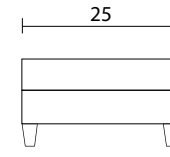

Chair

Sideview

Ottoman Front

Ottoman Sideview

Specifications:

5" skinny tapered leg, espresso. Also available in walnut, please specify on order

No-Sag sinuous spring system with loose seat cushion

Tight back

Piping on arms and seat cushion

Pieces upholstered in leather have no piping

Measurements may vary +/- 1"

October 1st, 2019

COM Requirement	Yards
Chair	6.5
Ottoman	3