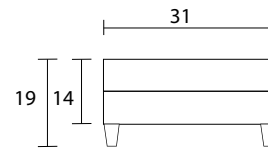

Chair

Sideview

Ottoman Front

Ottoman Sideview

Specifications:

5" skinny tapered leg, espresso. Also available in walnut, please specify on order

No-Sag sinuous spring system with loose seat cushion

Tight back

Piping on arms and seat cushion

Pieces upholstered in leather have no piping

Measurements may vary +/- 1"

October 1st, 2019

COM Requirement	Yards
Chair	6.5
Ottoman	3