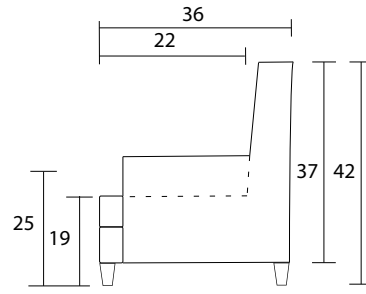

Chair

Sideview

Ottoman Front

Ottoman Sideview

Specifications:

5" skinny tapered leg, espresso. Also available in walnut, please specify on order

No-Sag sinuous spring system with loose seat cushion

Tight back

Piping on arms and seat cushion

Pieces upholstered in leather have no piping

Measurements may vary +/- 1"

October 1st, 2019

COM Requirement	Yards
Chair	6.5
Ottoman	3