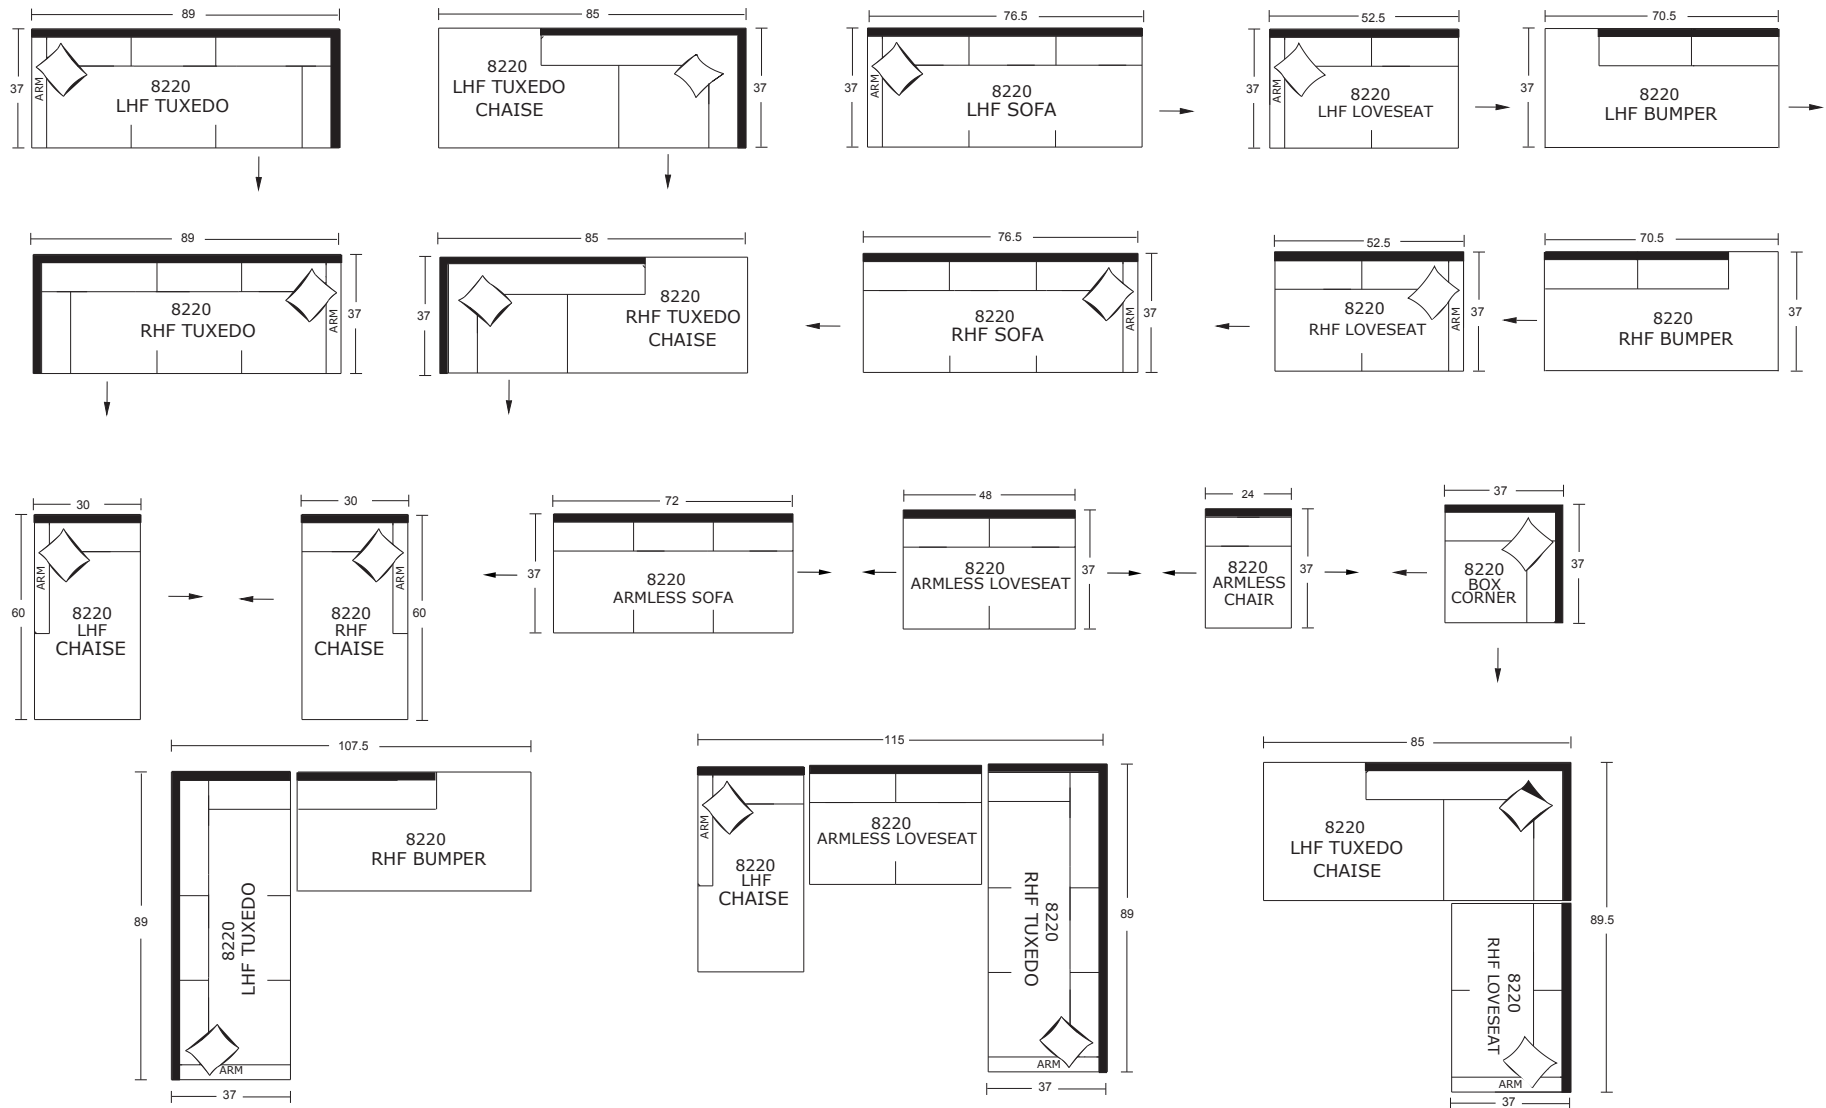

Specifications:

- 8"x3" rectangle leg, espresso
- Sofa, Loveseat: 2 knife edge toss pillows (17"x17"), accented up to grade G
- No-Sag sinuous spring system with loose seat cushions
- Loose boxed back cushions
- No piping
- Pieces upholstered in leather do not include toss cushions
- Measurement may vary +/- 1"
- September 13th, 2018

COM Requirement	Yards
Sofa	14
Condo Sofa	13
Loveseat	12
Chair	6

Specifications:

- 8"x3" rectangle leg, espresso
- Sectional pieces: 1 knife edge toss pillow (17"x17"), accented up to grade G (per arm or corner)
- No-Sag sinuous spring system with loose seat cushions
- Loose boxed back cushions
- No piping
- Pieces upholstered in leather do not include toss cushions
- Measurement may vary +/- 1"
- September 13th, 2018

COM Requirement	Yards	COM Requirement	Yards
LHF/RHF Tuxedo	14	LHF/RHF Bumper	6
LHF/RHF Tux Chaise	16	Armless Sofa	10
LHF/RHF Sofa	13	Armless Loveseat	9
LHF/RHF Loveseat	11	Armless Chair	5
LHF/RHF Chaise	9	Box Corner	9