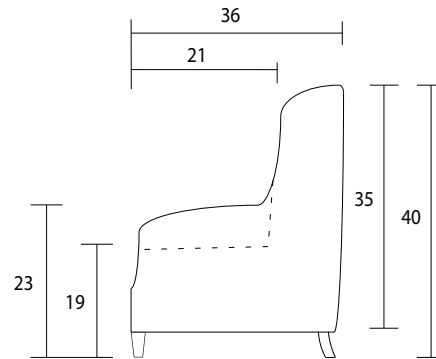

Chair

Sideview

Ottoman Front

Ottoman Sideview

Specifications:

5" skinny tapered leg, flared back leg, espresso. Also available in walnut, please specify on order

Small nailhead trim on front edge and outside back - please specify colour

Nailhead trim cannot be removed

Webbed seat system with loose seat cushion

Tight back with shallow button tufts

Piping on arms, outside back and seat cushion

Pieces upholstered in leather have piping on the outside arms and outside back only, pending leather selection

Measurements may vary +/- 1"

May 14th, 2019

COM Requirement Yards

Chair 6

Ottoman 3

Yardage indicated is based on 54" solid, railroaded, non-matched fabrics