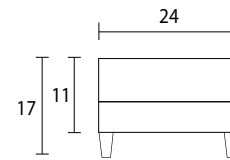

Chair

Sideview

Ottoman Front

Ottoman Sideview

Specifications:

5" skinny tapered leg, flared back leg, espresso. Also available in walnut, please specify on order

Small nailhead trim on front edge and outside back - please specify colour

Nailhead trim cannot be removed

Webbed seat system with loose seat cushion

Tight back with shallow button tufts

Piping on arms, outside back and seat cushion

Pieces upholstered in leather have piping on the outside arms and outside back only, pending leather selection