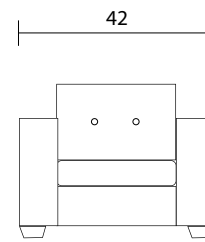

Sofa

Loveseat

Chair

Side

Specifications:

- 2" square tapered leg, espresso. Also available in walnut, please specify on order
- Sofa & Loveseat: 2 boxed kidney cushions (9"x20") with zippers, accented up to grade G
- Sectional: 1 boxed kidney (9"x20") with zipper, accented up to grade G (per arm)
- Seats and loose boxed backs with button tufts
- No-Sag sinuous spring system with loose seat cushions
- No piping
- Pieces upholstered in leather do not include kidney cushions
- Measurement may vary +/- 1"

October 20th, 2021

	COM Requirement	Yards
Sofa		14
Loveseat		11
Chair		7.5

Yardage indicated is based on 54" solid, railroded, non-matched fabrics

Specifications:

2" square tapered leg, espresso. Also available in walnut, please specify on order
 Sofa & Loveseat: 2 boxed kidney cushions (9"x20") with zippers, accented up to grade G
 Sectional: 1 boxed kidney (9"x20") with zipper, accented up to grade G (per arm)
 Seats and loose boxed backs with button tufts
 No-Sag sinuous spring system with loose seat cushions
 No piping
 Pieces upholstered in leather do not include kidney cushions
 Measurement may vary +/- 1"
 May 29th, 2024