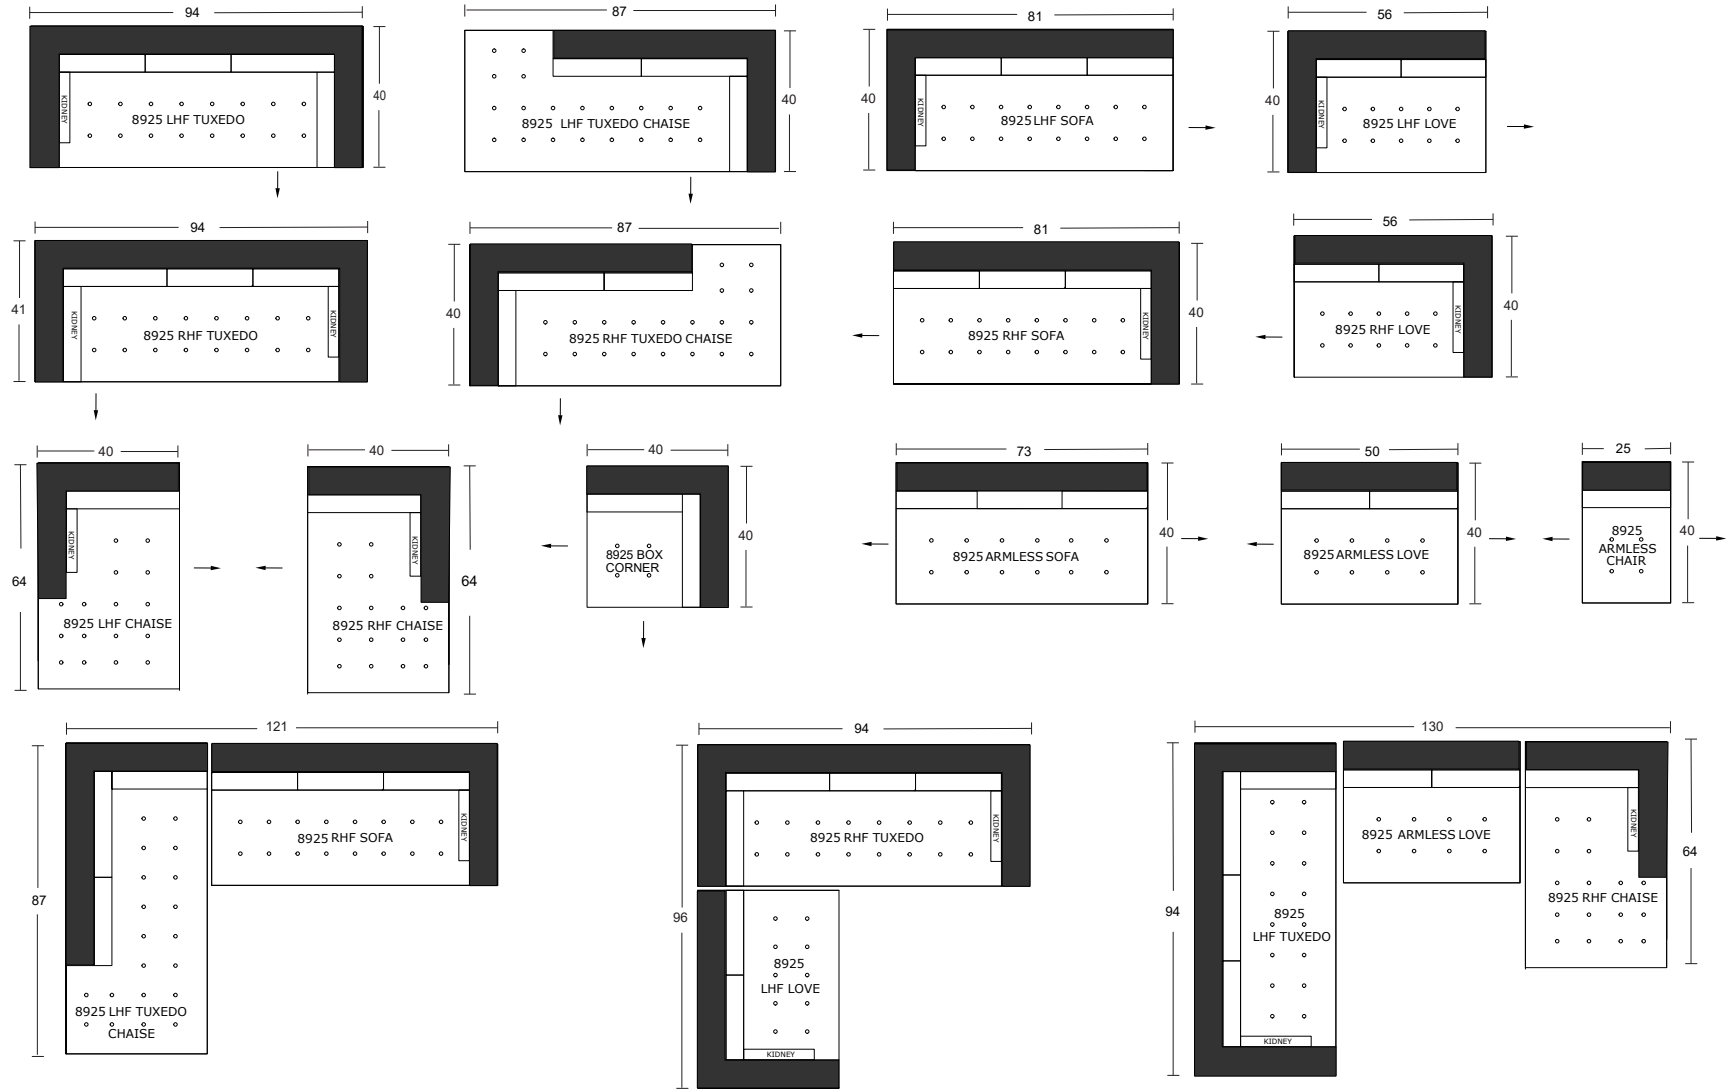

Sofa

Loveseat

Chair

Side

Specifications:

- 2" square tapered leg, espresso. Also available in walnut, please specify on order
- Sofa & Loveseat: 2 boxed kidney cushions (9"x20") with zippers, accented up to grade G
- Sectional: 1 boxed kidney (9"x20") with zipper, accented up to grade G (per arm)
- Seats and loose boxed backs with button tufts
- No-Sag sinuous spring system with loose seat cushions
- No piping
- Pieces upholstered in leather do not include kidney cushions
- Measurement may vary +/- 1"

October 20th, 2021

	COM Requirement	Yards
Sofa		14
Loveseat		11
Chair		7.5

Yardage indicated is based on 54" solid, railroded, non-matched fabrics

Specifications:

2" square tapered leg, espresso. Also available in walnut, please specify on order
 Sofa & Loveseat: 2 boxed kidney cushions (9"x20") with zippers, accented up to grade G
 Sectional: 1 boxed kidney (9"x20") with zipper, accented up to grade G (per arm)
 Seats and loose boxed backs with button tufts
 No-Sag sinuous spring system with loose seat cushions
 No piping
 Pieces upholstered in leather do not include kidney cushions
 Measurement may vary +/- 1"
 May 29th, 2024

COM Requirement	Yards	COM Requirement	Yards
LHF/RHF Tuxedo	14.25	LHF/RHF Chaise	9.25
LHF/RHF Tux Chaise	14	Armless Sofa	11
LHF/RHF Sofa	12.5	Armless Loveseat	8
LHF/RHF Loveseat	10	Armless Chair	5
		Box Corner	8