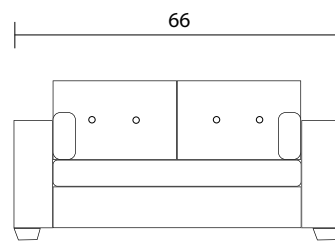

Sofa

Loveseat

Chair

Side

Specifications:

- 2" square tapered leg, espresso. Also available in walnut, please specify on order
- Sofa & Loveseat: 2 boxed kidney cushions (9"x20") with zippers, accented up to grade G
- Sectional: 1 boxed kidney (9"x20") with zipper, accented up to grade G (per arm)
- Seats and loose boxed backs with button tufts
- No-Sag sinuous spring system with loose seat cushions
- No piping
- Pieces upholstered in leather do not include kidney cushions
- Measurement may vary +/- 1"

October 20th, 2021

	COM Requirement	Yards
Sofa		14
Loveseat		11
Chair		7.5

Yardage indicated is based on 54" solid, railroded, non-matched fabrics

Specifications:

2" square tapered leg, espresso. Also available in walnut, please specify on order
 Sofa & Loveseat: 2 boxed kidney cushions (9"x20") with zippers, accented up to grade G
 Sectional: 1 boxed kidney (9"x20") with zipper, accented up to grade G (per arm)
 Seats and loose boxed backs with button tufts
 No-Sag sinuous spring system with loose seat cushions
 No piping
 Pieces upholstered in leather do not include kidney cushions
 Measurement may vary +/- 1"
 May 29th, 2024