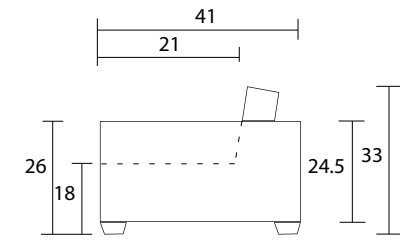

Sofa

Loveseat

Chair

Side

Specifications:

- 2" square tapered leg, espresso. Also available in walnut, please specify on order
- Sofa & Loveseat: 2 boxed kidney cushions (9"x20") with zippers, accented up to grade G
- Sectional: 1 boxed kidney (9"x20") with zipper, accented up to grade G (per arm)
- Seats and loose boxed backs with button tufts
- No-Sag sinuous spring system with loose seat cushions
- No piping
- Pieces upholstered in leather do not include kidney cushions
- Measurement may vary +/- 1"

October 20th, 2021

	COM Requirement	Yards
Sofa		14
Loveseat		11
Chair		7.5

Yardage indicated is based on 54" solid, railroded, non-matched fabrics

Specifications:

2" square tapered leg, espresso. Also available in walnut, please specify on order
 Sofa & Loveseat: 2 boxed kidney cushions (9"x20") with zippers, accented up to grade G
 Sectional: 1 boxed kidney (9"x20") with zipper, accented up to grade G (per arm)
 Seats and loose boxed backs with button tufts
 No-Sag sinuous spring system with loose seat cushions
 No piping
 Pieces upholstered in leather do not include kidney cushions
 Measurement may vary +/- 1"
 May 29th, 2024