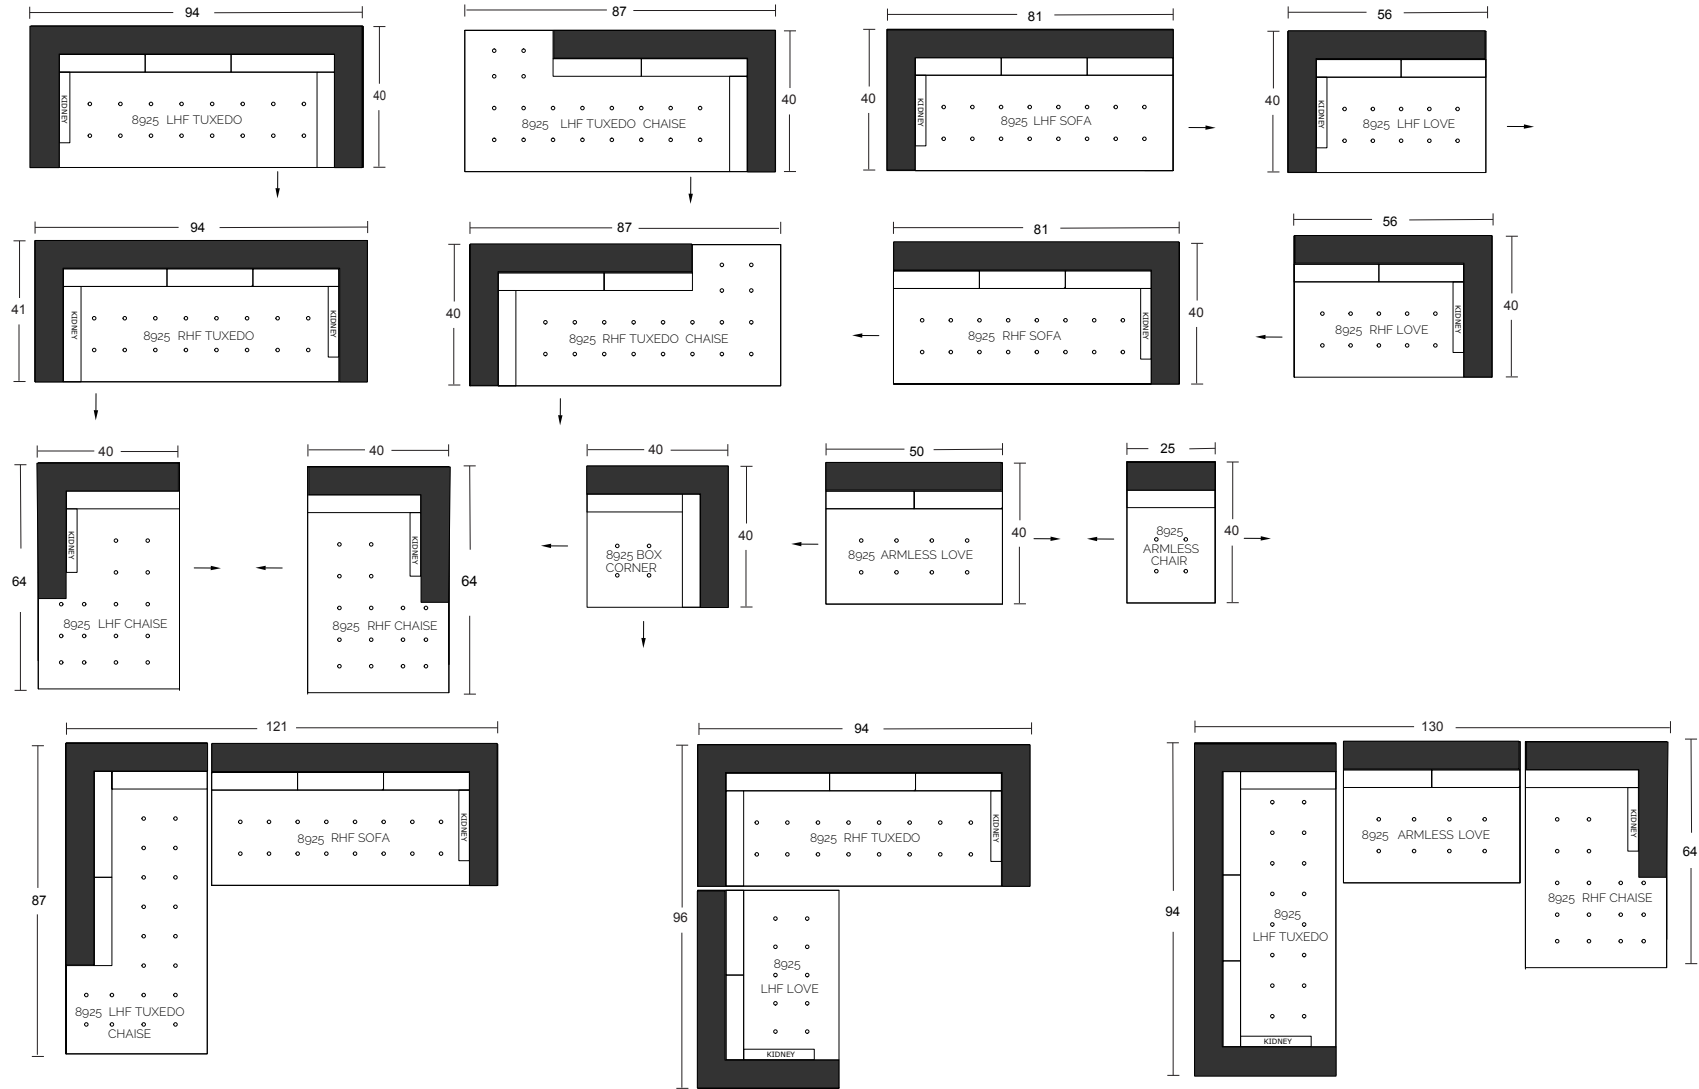

Sofa

Loveseat

Chair

Side

Specifications:

2" square tapered leg, espresso. Also available in walnut, please specify on order

Sofa & Loveseat: 2 boxed kidney cushions (9"x20"), accented up to grade G

Seats and backs with button tufts

No-Sag sinuous spring system with loose seat cushions

Loose boxed back cushions with shallow button tufts

No piping

Pieces upholstered in leather do not include kidney cushions

Measurement may vary +/- 1"

October 1st, 2019

	COM Requirement	Yards
Sofa		15
Loveseat		12
Chair		8

**Specifications:**

2" square tapered leg, espresso. Also available in walnut, please specify on order

Sectional: 1 boxed kidney (9"x20"), accented up to grade G (per arm)