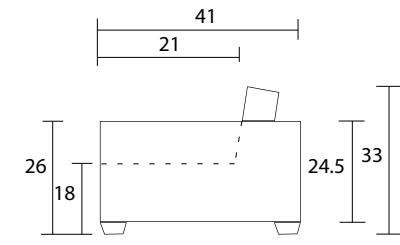

Sofa

Loveseat

Chair

Side

Specifications:

2" square tapered leg, espresso. Also available in walnut, please specify on order

Sofa & Loveseat: 2 boxed kidney cushions (9"x20"), accented up to grade G

Seats and backs with button tufts

October 1st, 2019

	COM Requirement	Yards
Sofa		15
Loveseat		12
Chair		8

**Specifications:**

2" square tapered leg, espresso. Also available in walnut, please specify on order

Sectional: 1 boxed kidney (9"x20"), accented up to grade G (per arm)