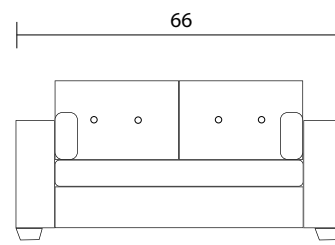

Sofa

Loveseat

Chair

Side

Specifications:

2" square tapered leg, espresso. Also available in walnut, please specify on order

Sofa & Loveseat: 2 boxed kidney cushions (9"x20"), accented up to grade G

Seats and backs with button tufts

October 1st, 2019

	COM Requirement	Yards
Sofa		15
Loveseat		12
Chair		8

**Specifications:**

2" square tapered leg, espresso. Also available in walnut, please specify on order

Sectional: 1 boxed kidney (9"x20"), accented up to grade G (per arm)