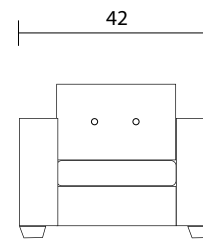

Sofa

Loveseat

Chair

Side

Specifications:

2" square tapered leg, espresso. Also available in walnut, please specify on order

Sofa & Loveseat: 2 boxed kidney cushions (9"x20"), accented up to grade G

Seats and backs with button tufts