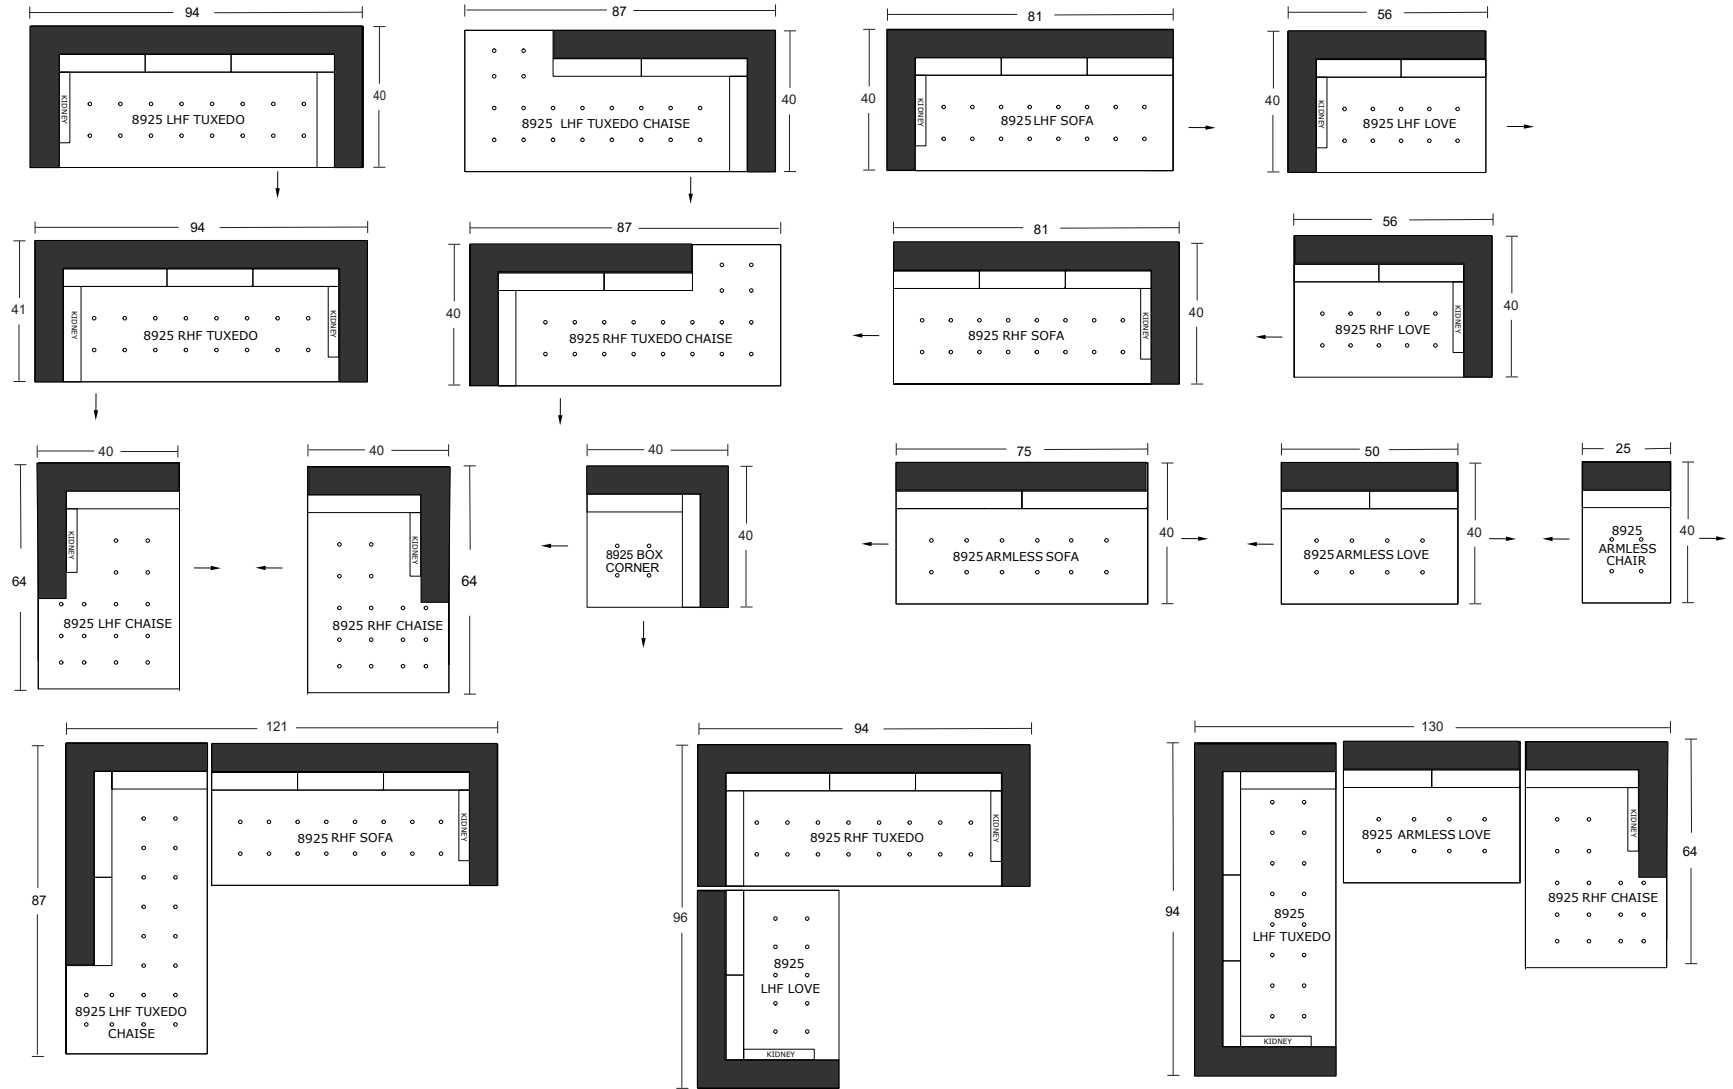

Specifications:

2" square tapered leg, espresso. Also available in walnut, please specify on order

Sofa and Loveseat: 2 boxed kidney cushions (9"x20"), accented up to grade G

Sectional: 1 boxed kidney (9"x20"), accented up to grade G (per arm)

Seats and loose boxed backs with button tufts

No-Sag sinuous spring system with loose seat cushions

No piping

Pieces upholstered in leather do not include kidney cushions

Measurement may vary +/- 1"

July 1st, 2021

	COM Requirement	Yards
Sofa		15
Loveseat		12
Chair		8

Specifications:

2" square tapered leg, espresso. Also available in walnut, please specify on order

Sofa and Loveseat: 2 boxed kidney cushions (9"x20"), accented up to grade G

Sectional: 1 boxed kidney (9"x20"), accented up to grade G (per arm)

Seats and loose boxed backs with button tufts

No-Sag sinuous spring system with loose seat cushions

No piping

Pieces upholstered in leather do not include kidney cushions