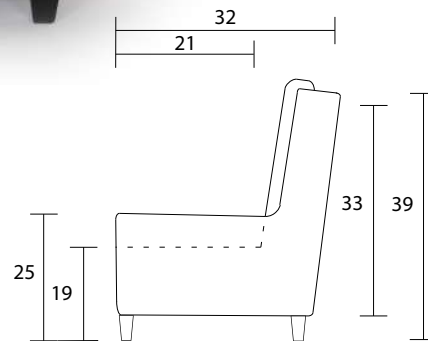

Chair

Sideview

Specifications:

5" skinny tapered leg, espresso. Also available in walnut, please specify on order

No-Sag sinuous spring system with loose seat cushion

Loose boxed back cushions

No piping

Measurements may vary +/- 1"