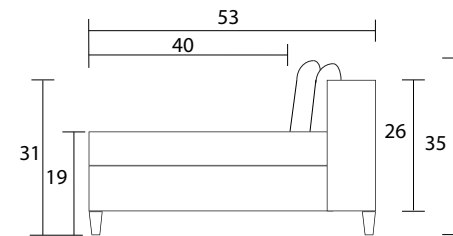

Chaise

Sideview

Specifications:

5" skinny tapered leg, espresso. Also available in walnut, please specify on order

2 knife edge back cushions (20"x20"), self

Webbed seat system with tight seat

No piping

Pieces upholstered in leather have no piping

Measurements may vary +/- 1"

October 1st, 2019

COM Requirement	Yards
Chaise	8