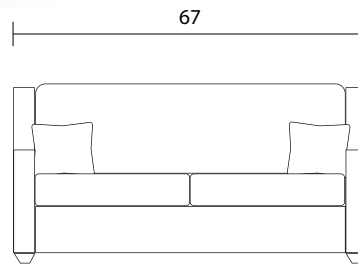

Queen Sofabed

Double Sofabed

Sofabed Side

Specifications:

3" square tapered leg, espresso. Also available in walnut, please specify on order

2 toss pillows (17"x17"), accented up to grade G

5.25" mattress in a Leggett & Platt square tube mechanism

Tight back

Piping on arms and seat cushions

Pieces upholstered in leather have no piping and do not include toss cushions

Measurement may vary +/- 1"

November 1st, 2019

COM Requirement Yards

Sofabed Queen 12