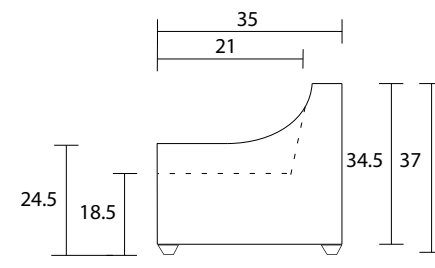

Queen Sofabed

Double Sofabed

Sofabed Side

Specifications:

3" square tapered leg, espresso. Also available in walnut, please specify on order

2 toss pillows (17"x17"), accented up to grade G

5.25" mattress in a Leggett & Platt square tube mechanism

Tight back

Piping on arms and seat cushions

Pieces upholstered in leather have no piping and do not include toss cushions

Measurement may vary +/- 1"

November 1st, 2019

COM Requirement Yards

Sofabed Queen 12