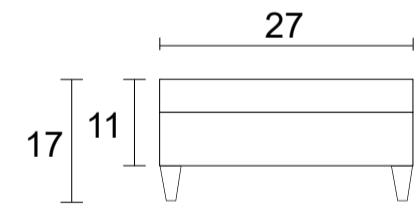

Sofa

Loveseat

Chair

Sideview

Ottoman Front

Ottoman Sideview

**Specifications:**

- 6" skinny tapered leg in espresso, walnut or natural. Please specify on order
- Sofa & Loveseat: 2 knife edge toss pillows (19"x19") with zippers, accented up to grade G
- No-Sag sinuous spring system with loose seat cushions
- Loose boxed back cushions
- No piping
- Pieces upholstered in leather do not include toss cushions

Measurements may vary +/- 1"

March 11th, 2026

**COM Requirement Yards**

Sofa	13
Loveseat	10
Chair	6
Ottoman	3

Yardage indicated is based on 54" solid, railroaded, non-matched fabrics