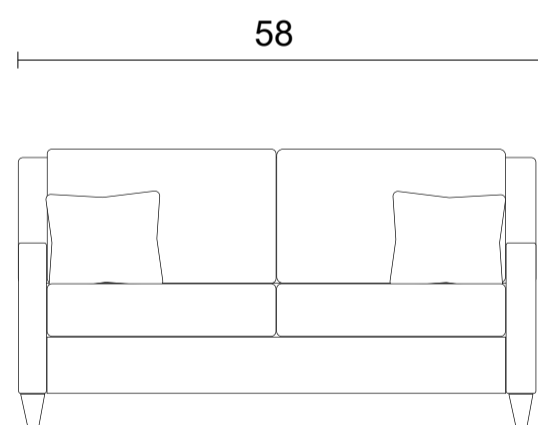

Sofa

Loveseat

Chair

Sideview

Ottoman Front

Ottoman Sideview

**Specifications:**

- 6" skinny tapered leg in espresso, walnut or natural. Please specify on order
- Sofa & Loveseat: 2 knife edge toss pillows (19"x19") with zippers, accented up to grade G
- No-Sag sinuous spring system with loose seat cushions
- Loose boxed back cushions
- No piping
- Pieces upholstered in leather do not include toss cushions

Measurements may vary +/- 1"

March 11th, 2026

**COM Requirement Yards**

Sofa	13
Loveseat	10
Chair	6
Ottoman	3

Yardage indicated is based on 54" solid, railroaded, non-matched fabrics