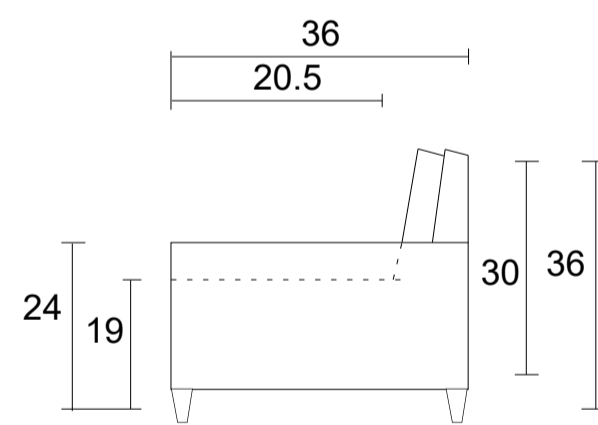

Sofa

Loveseat

Chair

Sideview

Ottoman Front

Ottoman Sideview

**Specifications:**

- 6" skinny tapered leg in espresso, walnut or natural. Please specify on order
- Sofa & Loveseat: 2 knife edge toss pillows (19"x19") with zippers, accented up to grade G
- No-Sag sinuous spring system with loose seat cushions
- Loose boxed back cushions
- No piping
- Pieces upholstered in leather do not include toss cushions

Measurements may vary +/- 1"

March 11th, 2026

**COM Requirement Yards**

Sofa	13
Loveseat	10
Chair	6
Ottoman	3

Yardage indicated is based on 54" solid, railroaded, non-matched fabrics