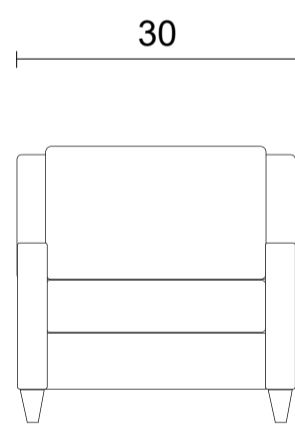

Sofa

Loveseat

Chair

Sideview

Ottoman Front

Ottoman Sideview

**Specifications:**

- 6" skinny tapered leg in espresso, walnut or natural. Please specify on order
- Sofa & Loveseat: 2 knife edge toss pillows (19"x19") with zippers, accented up to grade G
- No-Sag sinuous spring system with loose seat cushions
- Loose boxed back cushions
- No piping
- Pieces upholstered in leather do not include toss cushions

Measurements may vary +/- 1"

March 11th, 2026

**COM Requirement Yards**

Sofa	13
Loveseat	10
Chair	6
Ottoman	3

Yardage indicated is based on 54" solid, railroaded, non-matched fabrics