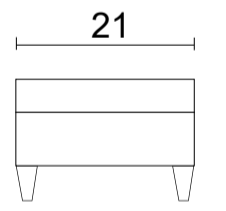

Sofa

Loveseat

Chair

Sideview

Ottoman Front

Ottoman Sideview

**Specifications:**

- 6" skinny tapered leg in espresso, walnut or natural. Please specify on order
- Sofa & Loveseat: 2 knife edge toss pillows (19"x19") with zippers, accented up to grade G
- No-Sag sinuous spring system with loose seat cushions
- Loose boxed back cushions
- No piping
- Pieces upholstered in leather do not include toss cushions

Measurements may vary +/- 1"

March 11th, 2026

**COM Requirement Yards**

Sofa	13
Loveseat	10
Chair	6
Ottoman	3

Yardage indicated is based on 54" solid, railroaded, non-matched fabrics