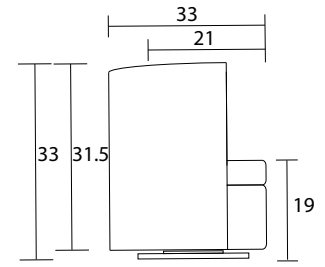

LHF

RHF

LHF-Sideview

LHF- Chair

RHF-Sideview

RHF- Sideview

RHF- Chair

LHF-Sideview

Specifications:
 Swivel base
 No-Sag sinuous spring system with loose seat cushion
 Tight back
 No piping
 Measurements may vary +/- 1"
 July 4th, 2018

COM Requirement Yards
 Chair 5