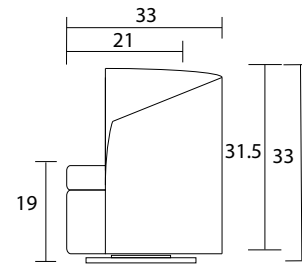

LHF

RHF

LHF-Sideview

LHF- Chair

RHF-Sideview

RHF- Sideview

RHF- Chair

LHF-Sideview

Specifications:
 Swivel base
 No-Sag sinuous spring system with loose seat cushion
 Tight back
 No piping
 Measurements may vary +/- 1"
 July 4th, 2018

COM Requirement Yards
 Chair 5