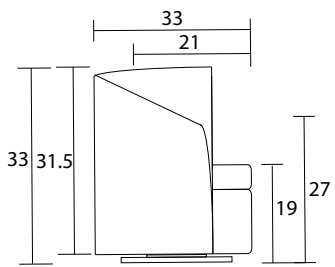

LHF

RHF

LHF-Sideview

LHF- Chair

RHF-Sideview

RHF- Sideview

RHF- Chair

LHF-Sideview

Specifications:
 Swivel base
 No-Sag sinuous spring system with loose seat cushion
 Tight back
 No piping
 Measurements may vary +/- 1"
 July 4th, 2018

COM Requirement Yards
 Chair 5