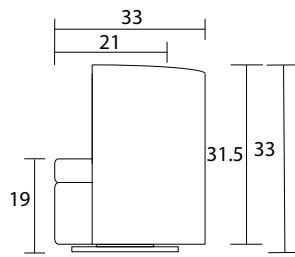

LHF

RHF

LHF-Sideview

LHF- Chair

RHF-Sideview

RHF- Sideview

RHF- Chair

LHF-Sideview

Specifications:
 Swivel base
 No-Sag sinuous spring system with loose seat cushion
 Tight back
 No piping
 Measurements may vary +/- 1"
 July 4th, 2018

COM Requirement Yards
 Chair 5