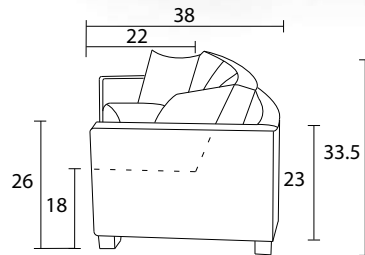

Curved Sofa Top View

Curved Sofa

Sofa Sideview

Curved Sectional

Sectional Sideview

Specifications:

8"x3" rectangle leg, espresso

Sofa & Loveseat: 2 knife edge toss pillows (18"x18"), accented up to grade G

1 arm loveseat: 1 knife edge toss pillow(19"x19"), accented up to grade G, 1 knife edge toss pillow(17"x17"), accented up to grade G

Curved bumper: 1 toss pillow (17"x17"), accented up to grade G

No-Sag sinuous spring system with loose seat cushions

Specifications:

- 8"x3" rectangle leg, espresso
- Sofa & Loveseat: 2 knife edge toss pillows (18"x18"), accented up to grade G
- 1 arm loveseat: 1 knife edge toss pillow(19"x19"), accented up to grade G, 1 knife edge toss pillow(17"x17"), accented up to grade G
- Curved bumper: 1 toss pillow (17"x17"), accented up to grade G
- No-Sag sinuous spring system with loose seat cushions
- Loose boxed back cushions
- No piping
- Pieces upholstered in leather do not include toss cushions
- Measurement may vary +/- 1"