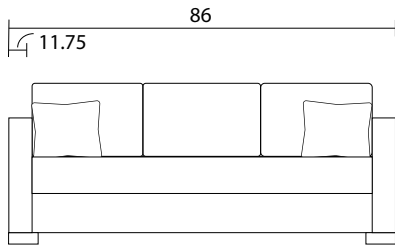

Curved Sofa Top View

Curved Sofa

Sofa Sideview

Curved Sectional

Sectional Sideview

Specifications:

8"x3" rectangle leg, espresso

Sofa & Loveseat: 2 knife edge toss pillows (18"x18"), accented up to grade G

1 arm loveseat: 1 knife edge toss pillow(19"x19"), accented up to grade G, 1 knife edge toss pillow(17"x17"), accented up to grade G

Curved bumper: 1 toss pillow (17"x17"), accented up to grade G

No-Sag sinuous spring system with loose seat cushions

Specifications:

- 8"x3" rectangle leg, espresso
- Sofa & Loveseat: 2 knife edge toss pillows (18"x18"), accented up to grade G
- 1 arm loveseat: 1 knife edge toss pillow(19"x19"), accented up to grade G, 1 knife edge toss pillow(17"x17"), accented up to grade G
- Curved bumper: 1 toss pillow (17"x17"), accented up to grade G
- No-Sag sinuous spring system with loose seat cushions
- Loose boxed back cushions
- No piping
- Pieces upholstered in leather do not include toss cushions
- Measurement may vary +/- 1"