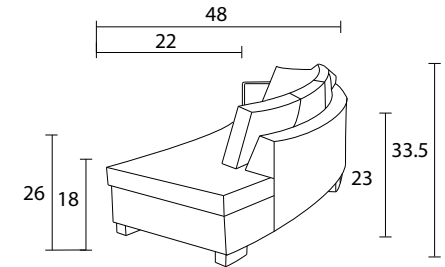

Curved Sofa Top View

Curved Sofa

Sofa Sideview

Curved Sectional

Sectional Sideview

Specifications:

8"x3" rectangle leg, espresso

Sofa & Loveseat: 2 knife edge toss pillows (18"x18"), accented up to grade G

1 arm loveseat: 1 knife edge toss pillow(19"x19"), accented up to grade G, 1 knife edge toss pillow(17"x17"), accented up to grade G

Curved bumper: 1 toss pillow (17"x17"), accented up to grade G

No-Sag sinuous spring system with loose seat cushions

Specifications:

- 8"x3" rectangle leg, espresso
- Sofa & Loveseat: 2 knife edge toss pillows (18"x18"), accented up to grade G
- 1 arm loveseat: 1 knife edge toss pillow(19"x19"), accented up to grade G, 1 knife edge toss pillow(17"x17"), accented up to grade G
- Curved bumper: 1 toss pillow (17"x17"), accented up to grade G
- No-Sag sinuous spring system with loose seat cushions
- Loose boxed back cushions
- No piping
- Pieces upholstered in leather do not include toss cushions
- Measurement may vary +/- 1"