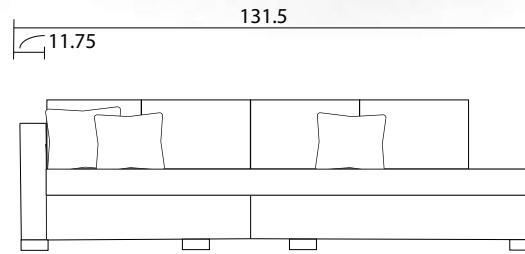

Curved Sofa Top View

Curved Sofa

Sofa Sideview

Curved Sectional

Sectional Sideview

Specifications:

8"x3" rectangle leg, espresso

Sofa & Loveseat: 2 knife edge toss pillows (18"x18"), accented up to grade G

1 arm loveseat: 1 knife edge toss pillow(19"x19"), accented up to grade G, 1 knife edge toss pillow(17"x17"), accented up to grade G

Curved bumper: 1 toss pillow (17"x17"), accented up to grade G

No-Sag sinuous spring system with loose seat cushions

Specifications:

- 8"x3" rectangle leg, espresso
- Sofa & Loveseat: 2 knife edge toss pillows (18"x18"), accented up to grade G
- 1 arm loveseat: 1 knife edge toss pillow(19"x19"), accented up to grade G, 1 knife edge toss pillow(17"x17"), accented up to grade G
- Curved bumper: 1 toss pillow (17"x17"), accented up to grade G
- No-Sag sinuous spring system with loose seat cushions
- Loose boxed back cushions
- No piping
- Pieces upholstered in leather do not include toss cushions
- Measurement may vary +/- 1"