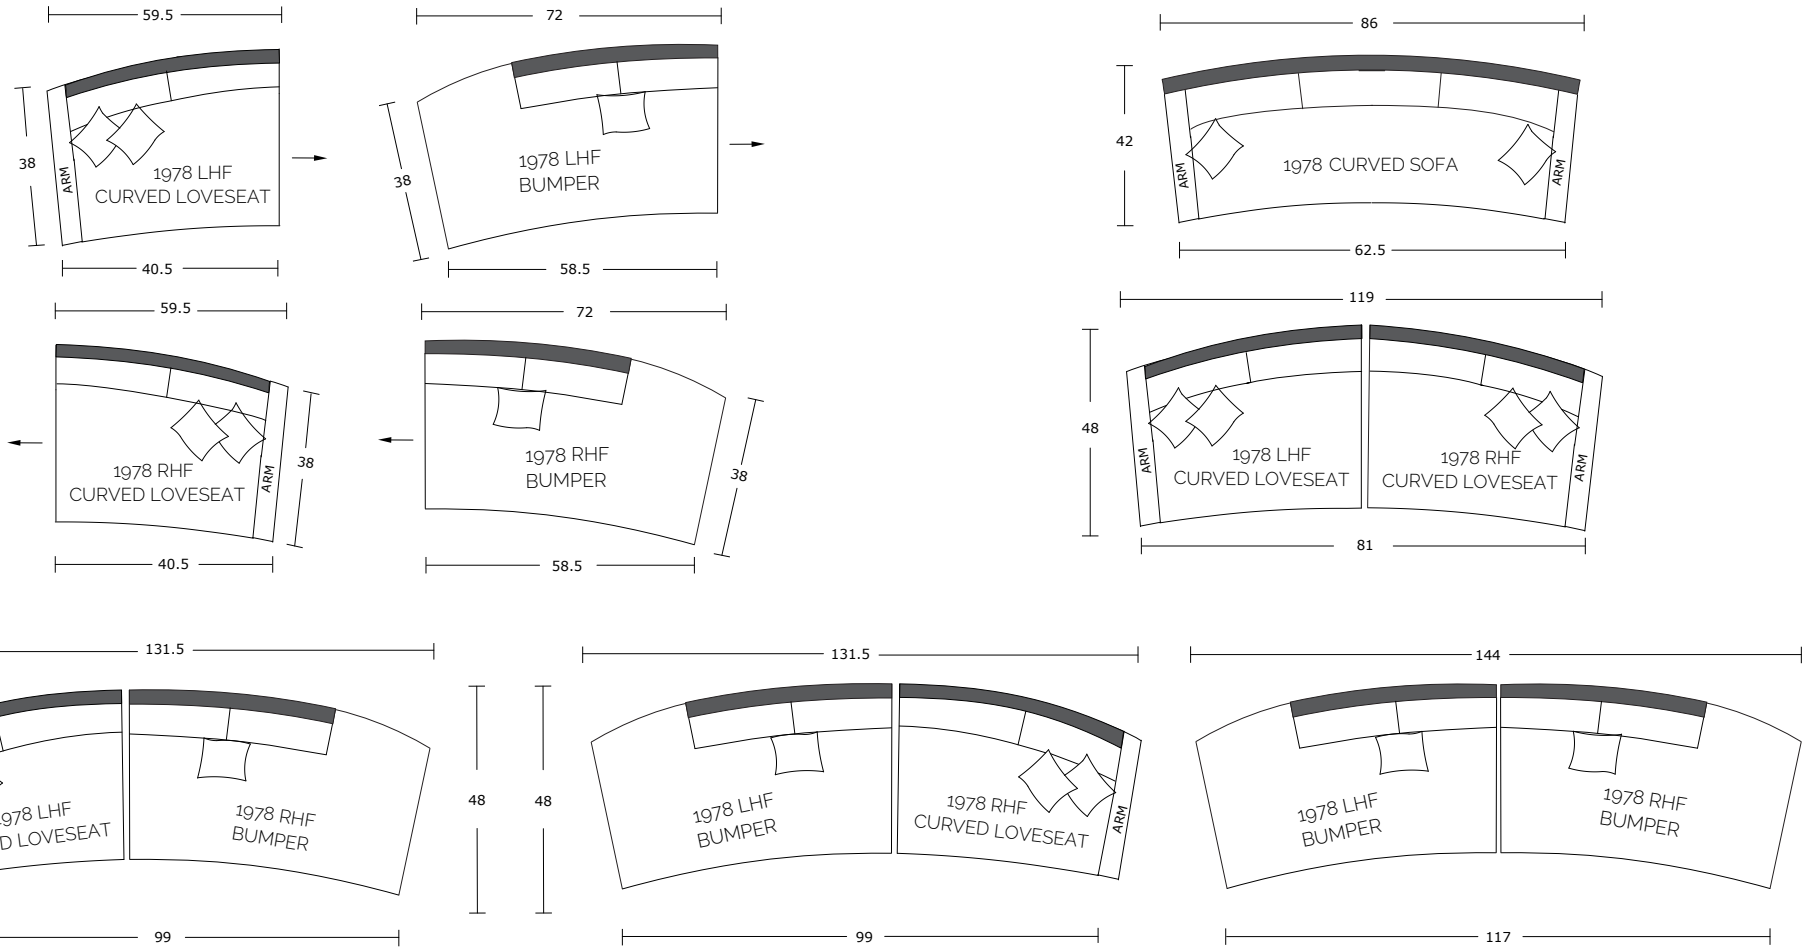

Curved Sofa Top View

Curved Sofa

Sofa Sideview

Curved Sectional

Sectional Sideview

Specifications:

8"x3" rectangle leg, espresso

Sofa & Loveseat: 2 knife edge toss pillows (18"x18"), accented up to grade G

1 arm loveseat: 1 knife edge toss pillow(19"x19"), accented up to grade G, 1 knife edge toss pillow(17"x17"), accented up to grade G

Curved bumper: 1 toss pillow (17"x17"), accented up to grade G

No-Sag sinuous spring system with loose seat cushions

Loose boxed back cushions

No piping

Pieces upholstered in leather do not include toss cushions

Measurements may vary +/- 1"

July 4th, 2018

COM Requirement	Yards
Curved Sofa	13
LHF/RHF Curved Loveseat	12
LHF/RHF Bumper	12

Specifications:

- 8"x3" rectangle leg, espresso
- Sofa & Loveseat: 2 knife edge toss pillows (18"x18"), accented up to grade G
- 1 arm loveseat: 1 knife edge toss pillow(19"x19"), accented up to grade G, 1 knife edge toss pillow(17"x17"), accented up to grade G
- Curved bumper: 1 toss pillow (17"x17"), accented up to grade G
- No-Sag sinuous spring system with loose seat cushions
- Loose boxed back cushions
- No piping
- Pieces upholstered in leather do not include toss cushions
- Measurement may vary +/- 1"