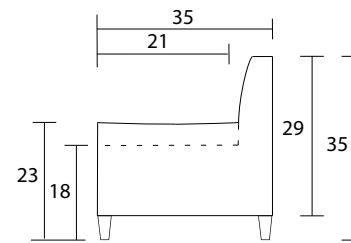

Chair

Sideview

Specifications:

- 5" skinny tapered leg, espresso
- No-Sag sinuous spring system with loose seat cushion
- Tight back
- Piping on arms and seat cushion
- Measurements may vary +/- 1"
- July 4th, 2018