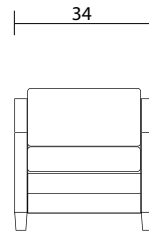

Sofa

Loveseat

Chair

Sideview

Ottoman Front

Ottoman Sideview

Specifications:

- 4" square tapered leg, espresso
- Sofa & Loveseat: 2 knife edge toss pillows (17"x17"), with piping, accented up to grade G
- No-Sag sinuous spring system with loose seat cushions
- Loose boxed back cushions
- Contrast piping on seats, backs, arms, outside arms and front edge - fabric up to grade G
- Pieces upholstered in leather do not include toss cushions
- Measurements may vary +/- 1"

July 4th, 2018

COM Requirement	Yards
Sofa	18
Loveseat	13
Chair	8
Ottoman	3

Yardage indicated is based on 54" solid, railroaded, non-matched fabrics