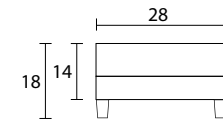

Sofa

Loveseat

Chair

Sideview

Ottoman Front

Ottoman Sideview

Specifications:

- 4" square tapered leg, espresso
- Sofa & Loveseat: 2 knife edge toss pillows (17"x17"), with piping, accented up to grade G
- No-Sag sinuous spring system with loose seat cushions
- Loose boxed back cushions
- Contrast piping on seats, backs, arms, outside arms and front edge - fabric up to grade G
- Pieces upholstered in leather do not include toss cushions
- Measurements may vary +/- 1"

July 4th, 2018

COM Requirement	Yards
Sofa	18
Loveseat	13
Chair	8
Ottoman	3

Yardage indicated is based on 54" solid, railroaded, non-matched fabrics