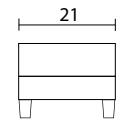

Sofa

Loveseat

Chair

Sideview

Ottoman Front

Ottoman Sideview

Specifications:

- 4" square tapered leg, espresso
- Sofa & Loveseat: 2 knife edge toss pillows (17"x17"), with piping, accented up to grade G
- No-Sag sinuous spring system with loose seat cushions
- Loose boxed back cushions
- Contrast piping on seats, backs, arms, outside arms and front edge - fabric up to grade G
- Pieces upholstered in leather do not include toss cushions
- Measurements may vary +/- 1"

July 4th, 2018

COM Requirement	Yards
Sofa	18
Loveseat	13
Chair	8
Ottoman	3

Yardage indicated is based on 54" solid, railroaded, non-matched fabrics