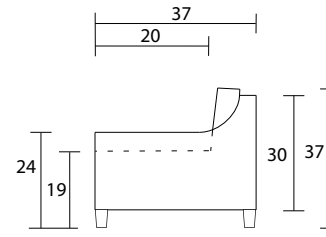

Sofa

Loveseat

Chair

Sideview

Ottoman Front

Ottoman Sideview

Specifications:

- 4" square tapered leg, espresso
- Sofa & Loveseat: 2 knife edge toss pillows (17"x17"), with piping, accented up to grade G
- No-Sag sinuous spring system with loose seat cushions
- Loose boxed back cushions
- Contrast piping on seats, backs, arms, outside arms and front edge - fabric up to grade G
- Pieces upholstered in leather do not include toss cushions
- Measurements may vary +/- 1"

July 4th, 2018

COM Requirement	Yards
Sofa	18
Loveseat	13
Chair	8
Ottoman	3

Yardage indicated is based on 54" solid, railroaded, non-matched fabrics