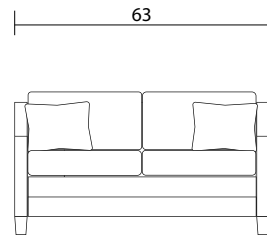

Sofa

Loveseat

Chair

Sideview

Ottoman Front

Ottoman Sideview

Specifications:

- 4" square tapered leg, espresso
- Sofa & Loveseat: 2 knife edge toss pillows (17"x17"), with piping, accented up to grade G
- No-Sag sinuous spring system with loose seat cushions
- Loose boxed back cushions
- Contrast piping on seats, backs, arms, outside arms and front edge - fabric up to grade G
- Pieces upholstered in leather do not include toss cushions
- Measurements may vary +/- 1"

July 4th, 2018

COM Requirement	Yards
Sofa	18
Loveseat	13
Chair	8
Ottoman	3

Yardage indicated is based on 54" solid, railroaded, non-matched fabrics