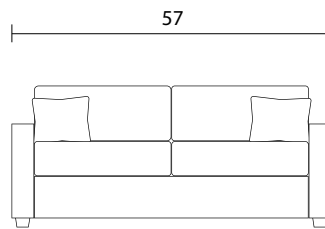

Sofa

Loveseat

Chair

Sideview

Specifications:

- 2" square tapered leg, espresso
- Sofa & Loveseat: 2 knife edge toss pillows (17"x17"), accented up to grade G
- No-Sag sinuous spring system with loose seat cushions
- Loose boxed back cushions
- No piping
- Pieces upholstered in leather do not include toss cushions
- Measurements may vary +/- 1"
- July 4th, 2018

COM Requirement	Yards
Sofa	12
Loveseat	10
Chair	7