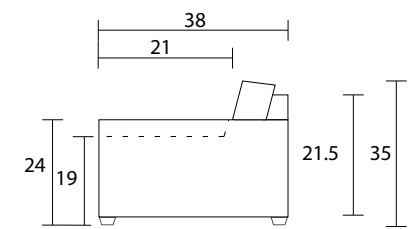

Sofa

Loveseat

Chair

Sideview

Specifications:

- 2" square tapered leg, espresso
- Sofa & Loveseat: 2 knife edge toss pillows (17"x17"), accented up to grade G
- No-Sag sinuous spring system with loose seat cushions
- Loose boxed back cushions
- No piping
- Pieces upholstered in leather do not include toss cushions
- Measurements may vary +/- 1"
- July 4th, 2018