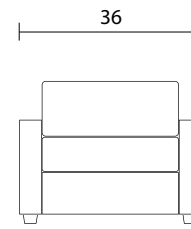

Sofa

Loveseat

Chair

Sideview

Specifications:

- 2" square tapered leg, espresso
- Sofa & Loveseat: 2 knife edge toss pillows (17"x17"), accented up to grade G
- No-Sag sinuous spring system with loose seat cushions
- Loose boxed back cushions
- No piping
- Pieces upholstered in leather do not include toss cushions
- Measurements may vary +/- 1"
- July 4th, 2018

COM Requirement	Yards
Sofa	12
Loveseat	10
Chair	7