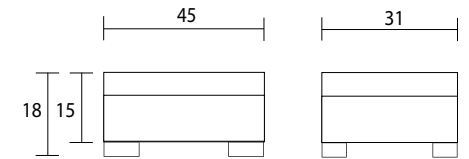

Sofa

Loveseat

Chair 1/2

Sideview

Ottoman 1/2 Front

Ottoman 1/2 Sideview

Specifications:

8"x3" rectangle leg, espresso

Sofa: 2 boxed kidneys (9"x28"), accented up to grade G

Loveseat: 2 boxed kidneys (9"x20"), accented up to grade G

Chair & 1/2: 1 boxed kidney (9"x20"), accented up to grade G

No-Sag sinuous spring system with loose seat cushions