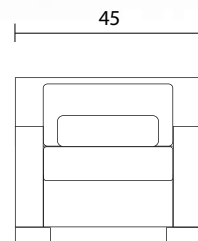

Sofa

Loveseat

Chair 1/2

Sideview

Ottoman 1/2 Front

Ottoman 1/2 Sideview

Specifications:

8"x3" rectangle leg, espresso

Sofa: 2 boxed kidneys (9"x28"), accented up to grade G

Loveseat: 2 boxed kidneys (9"x20"), accented up to grade G

Chair & 1/2: 1 boxed kidney (9"x20"), accented up to grade G

No-Sag sinuous spring system with loose seat cushions

Loose boxed back cushions

No piping

Pieces upholstered in leather do not include toss cushions

Measurements may vary +/- 1"

July 4th, 2018

COM Requirement Yards

Sofa	15
Loveseat	13
Chair 1/2	8
Ottoman 1/2	4