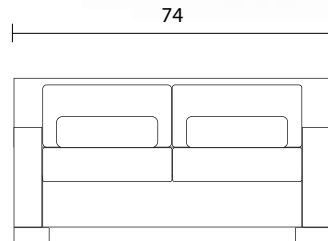

Sofa

Loveseat

Chair 1/2

Sideview

Ottoman 1/2 Front

Ottoman 1/2 Sideview

Specifications:

8"x3" rectangle leg, espresso

Sofa: 2 boxed kidneys (9"x28"), accented up to grade G

Loveseat: 2 boxed kidneys (9"x20"), accented up to grade G

Chair & 1/2: 1 boxed kidney (9"x20"), accented up to grade G

No-Sag sinuous spring system with loose seat cushions

Loose boxed back cushions

No piping

Pieces upholstered in leather do not include toss cushions

Measurements may vary +/- 1"

July 4th, 2018

COM Requirement Yards

Sofa	15
Loveseat	13
Chair 1/2	8
Ottoman 1/2	4