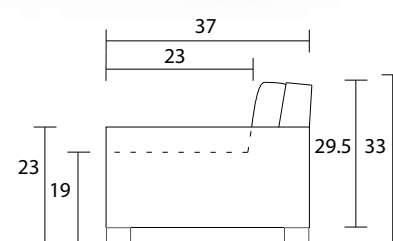

Sofa

Loveseat

Chair 1/2

Sideview

Ottoman 1/2 Front

Ottoman 1/2 Sideview

Specifications:

8"x3" rectangle leg, espresso

Sofa: 2 boxed kidneys (9"x28"), accented up to grade G

Loveseat: 2 boxed kidneys (9"x20"), accented up to grade G

Chair & 1/2: 1 boxed kidney (9"x20"), accented up to grade G

No-Sag sinuous spring system with loose seat cushions