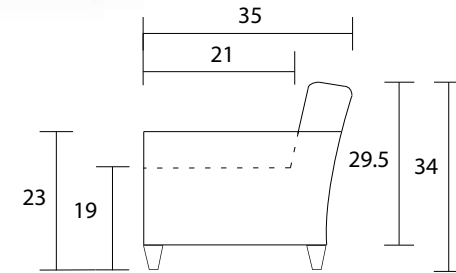

Sofa

Chair

Sideview

Specifications:

5" skinny tapered leg, espresso

Sofa: 2 knife edge toss pillows (17"x17"), accented up to grade G

No-Sag sinuous spring system with loose seat cushions

Tight back, panelled with shallow button tufts

No piping

Pieces upholstered in leather do not include toss cushions

Measurements may vary +/- 1"

July 4th, 2018

COM Requirement	Yards
Sofa	10
Chair	5