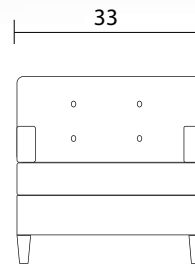

Sofa

Chair

Sideview

Specifications:

5" skinny tapered leg, espresso

Sofa: 2 knife edge toss pillows (17"x17"), accented up to grade G

No-Sag sinuous spring system with loose seat cushions

Tight back, panelled with shallow button tufts

No piping

Pieces upholstered in leather do not include toss cushions

Measurements may vary +/- 1"

July 4th, 2018

COM Requirement	Yards
Sofa	10
Chair	5