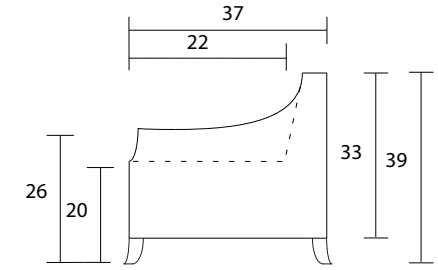

Sofa

Love

Chair

Sideview

Specifications:

6" flared tapered leg, espresso

Sofa & Loveseat: 2 knife edge toss pillows (17"x17"), accented up to grade G

Sofa & Loveseat: 2 round bolsters (6"x19"), self