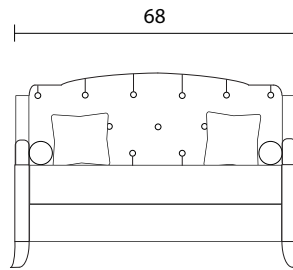

Sofa

Love

Chair

Sideview

Specifications:

6" flared tapered leg, espresso

Sofa & Loveseat: 2 knife edge toss pillows (17"x17"), accented up to grade G

Sofa & Loveseat: 2 round bolsters (6"x19"), self