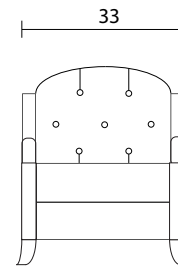

Sofa

Love

Chair

Sideview

Specifications:

6" flared tapered leg, espresso

Sofa & Loveseat: 2 knife edge toss pillows (17"x17"), accented up to grade G

Sofa & Loveseat: 2 round bolsters (6"x19"), self