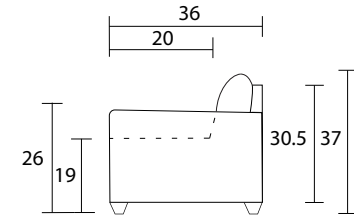

Sofa

Loveseat

Chair

Sideview

Specifications:

- 3" square tapered leg, espresso
- 2 knife edge toss pillows (17"x17"), self piped, accented up to grade G
- No-Sag sinuous spring system with loose seat cushions
- Loose knife edge back cushions
- Piping on arms, back cushions and seat cushions
- Pieces upholstered in leather do not include toss cushions
- Measurement may vary +/- 1"

July 4th, 2018

COM Requirement	Yards
Sofa	14
Loveseat	12
Chair	8

Yardage indicated is based on 54" solid, railroaded, non-matched fabrics