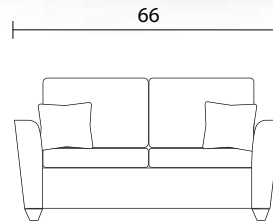

Sofa

Loveseat

Chair

Sideview

Specifications:

- 3" square tapered leg, espresso
- 2 knife edge toss pillows (17"x17"), self piped, accented up to grade G
- No-Sag sinuous spring system with loose seat cushions
- Loose knife edge back cushions
- Piping on arms, back cushions and seat cushions
- Pieces upholstered in leather do not include toss cushions
- Measurement may vary +/- 1"

July 4th, 2018

COM Requirement	Yards
Sofa	14
Loveseat	12
Chair	8

Yardage indicated is based on 54" solid, railroaded, non-matched fabrics