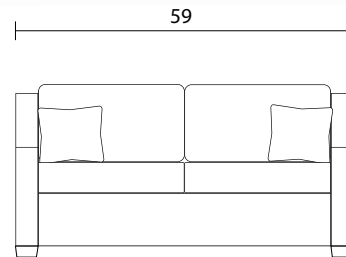

Sofa

Loveseat

Chair

Sideview

Specifications:

- 2" square tapered leg, espresso
- Sofa & Loveseat: 2 knife edge toss pillows (17"x17"), self piped, accented up to grade G
- Small nailhead trim on front arm - please specify colour
- No-Sag sinuous spring system with loose seat cushions
- Loose boxed back cushions
- Piping on back and seat cushions
- Pieces upholstered in leather do not include toss cushions
- Measurement may vary +/- 1"

July 4th, 2018

COM Requirement Yards

Sofa	15
Loveseat	13
Chair	8

Yardage indicated is based on 54" solid, railroaded, non-matched fabrics