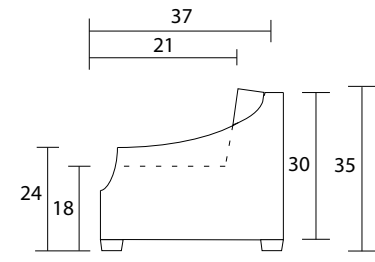

Sofa

Loveseat

Chair

Sideview

Specifications:

- 2" square tapered leg, espresso
- Sofa & Loveseat: 2 knife edge toss pillows (17"x17"), self piped, accented up to grade G
- Small nailhead trim on front arm - please specify colour
- No-Sag sinuous spring system with loose seat cushions
- Loose boxed back cushions
- Piping on back and seat cushions
- Pieces upholstered in leather do not include toss cushions
- Measurement may vary +/- 1"

July 4th, 2018

COM Requirement Yards

Sofa	15
Loveseat	13
Chair	8

Yardage indicated is based on 54" solid, railroaded, non-matched fabrics