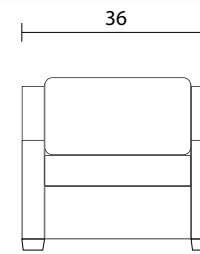

Sofa

Loveseat

Chair

Sideview

Specifications:

- 2" square tapered leg, espresso
- Sofa & Loveseat: 2 knife edge toss pillows (17"x17"), self piped, accented up to grade G
- Small nailhead trim on front arm - please specify colour
- No-Sag sinuous spring system with loose seat cushions
- Loose boxed back cushions
- Piping on back and seat cushions
- Pieces upholstered in leather do not include toss cushions
- Measurement may vary +/- 1"

July 4th, 2018

COM Requirement Yards

Sofa	15
Loveseat	13
Chair	8

Yardage indicated is based on 54" solid, railroaded, non-matched fabrics