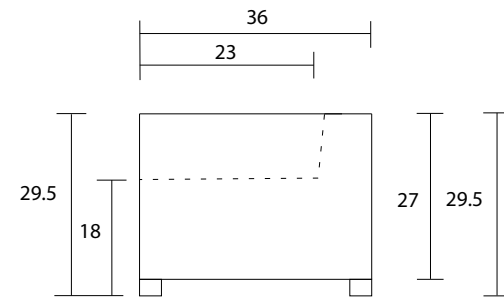

Sofa

Chair

Sideview

Specifications:

8" x 3" rectangle leg, espresso

Sofa: 2 knife edge toss pillows (19"x19"), accented up to grade G

Chair & 1/2: 1 knife edge toss pillow (19"x19"), accented up to grade G

No-Sag sinuous spring system with loose seat cushions

Tight back

No piping

Pieces upholstered in leather do not include toss cushions

Measurement may vary +/- 1"

July 4th, 2018

COM Requirement Yards

Sofa 14

Chair 1/2 7