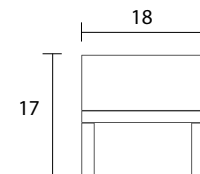

60" Ottoman Front

48" Ottoman Front

36" Ottoman Front

Ottoman Sideview

Specifications:

10" show wood base, espresso

No piping

Measurement may vary +/- 1"

July 4th, 2018

COM Requirement    Yards

60" Ottoman            3

48" Ottoman            2

36" Ottoman            2