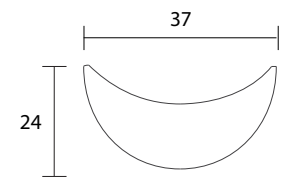

Sofa

Sideview

Ottoman Back

Ottoman Sideview

Sofa Top View

Ottoman Top View

Specifications:

2" plastic glide

2 knife edge toss pillows (17"x17"), accented up to grade G

Plywood and rigid foam seat system with loose seat cushion

Loose knife edge back cushions

No piping

Pieces upholstered in leather do not include toss cushions