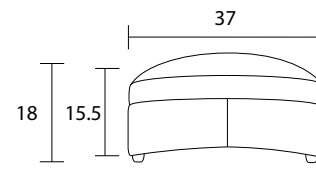

Sofa

Sideview

Ottoman Back

Ottoman Sideview

Sofa Top View

Ottoman Top View

Specifications:

2" plastic glide

2 knife edge toss pillows (17"x17"), accented up to grade G

Plywood and rigid foam seat system with loose seat cushion

Loose knife edge back cushions

No piping

Pieces upholstered in leather do not include toss cushions