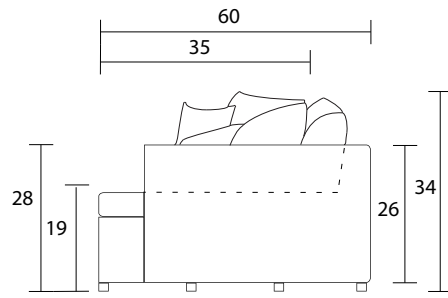

Sofa

Sideview

Ottoman Back

Ottoman Sideview

Sofa Top View

Ottoman Top View

Specifications:

2" plastic glide

2 knife edge toss pillows (17"x17"), accented up to grade G

Plywood and rigid foam seat system with loose seat cushion

Loose knife edge back cushions

No piping

Pieces upholstered in leather do not include toss cushions