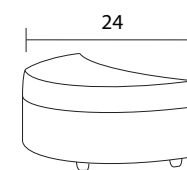

Sofa

Sideview

Ottoman Back

Ottoman Sideview

Sofa Top View

Ottoman Top View

Specifications:

2" plastic glide

2 knife edge toss pillows (17"x17"), accented up to grade G

Plywood and rigid foam seat system with loose seat cushion

Loose knife edge back cushions

No piping

Pieces upholstered in leather do not include toss cushions