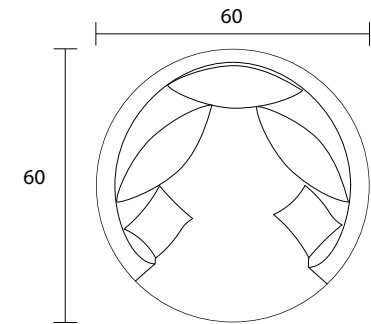

Sofa

Sideview

Ottoman Back

Ottoman Sideview

Sofa Top View

Ottoman Top View

Specifications:

2" plastic glide

2 knife edge toss pillows (17"x17"), accented up to grade G

Plywood and rigid foam seat system with loose seat cushion

Loose knife edge back cushions

No piping

Pieces upholstered in leather do not include toss cushions