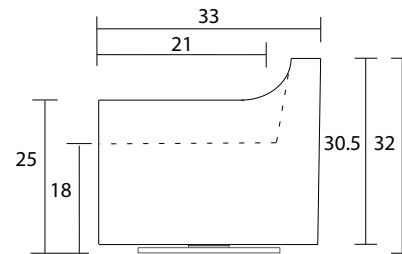

Chair

Sideview

Specifications:

- Swivel Base
- No-Sag sinuous spring system with loose seat cushion
- Tight back with shallow button tufts
- No piping
- Measurements may vary +/- 1"

July 4th, 2018

COM Requiremnt	Yards
Chair	5