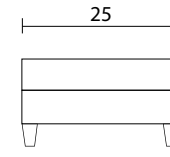

Chair

Sideview

Ottoman Front

Ottoman Sideview

Specifications:

- 5" skinny tapered leg, espresso
- No-Sag sinuous spring system with loose seat cushion
- Tight back
- Piping on arms and seat cushion
- Measurements may vary +/- 1"
- July 4th, 2018