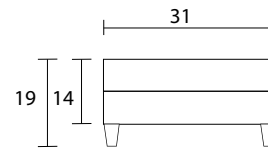

Chair

Sideview

Ottoman Front

Ottoman Sideview

Specifications:

- 5" skinny tapered leg, espresso
- No-Sag sinuous spring system with loose seat cushion
- Tight back
- Piping on arms and seat cushion
- Measurements may vary +/- 1"
- July 4th, 2018