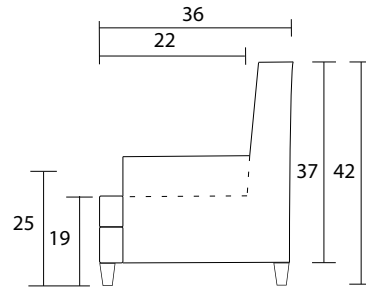

Chair

Sideview

Ottoman Front

Ottoman Sideview

Specifications:

- 5" skinny tapered leg, espresso
- No-Sag sinuous spring system with loose seat cushion
- Tight back
- Piping on arms and seat cushion
- Measurements may vary +/- 1"
- July 4th, 2018