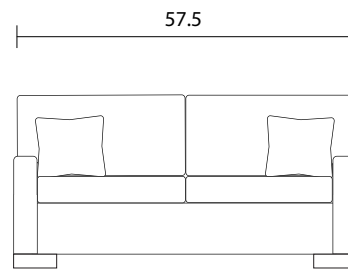

Sofa

Loveseat

Chair

Sideview

Specifications:

- 8"x3" rectangle leg, espresso
- Sofa, Loveseat: 2 knife edge toss pillows (17"x17"), accented up to grade G
- No-Sag sinuous spring system with loose seat cushions
- Loose boxed back cushions
- No piping
- Pieces upholstered in leather do not include toss cushions
- Measurement may vary +/- 1"
- July 4th, 2018

COM Requirement	Yards
Sofa	14
Loveseat	12
Chair	6

Specifications:

- 8"x3" rectangle leg, espresso
- Sectional pieces: 1 knife edge toss pillow (17"x17"), accented up to grade G (per arm or corner)
- No-Sag sinuous spring system with loose seat cushions
- Loose boxed back cushions
- No piping
- Pieces upholstered in leather do not include toss cushions
- Measurement may vary +/- 1"