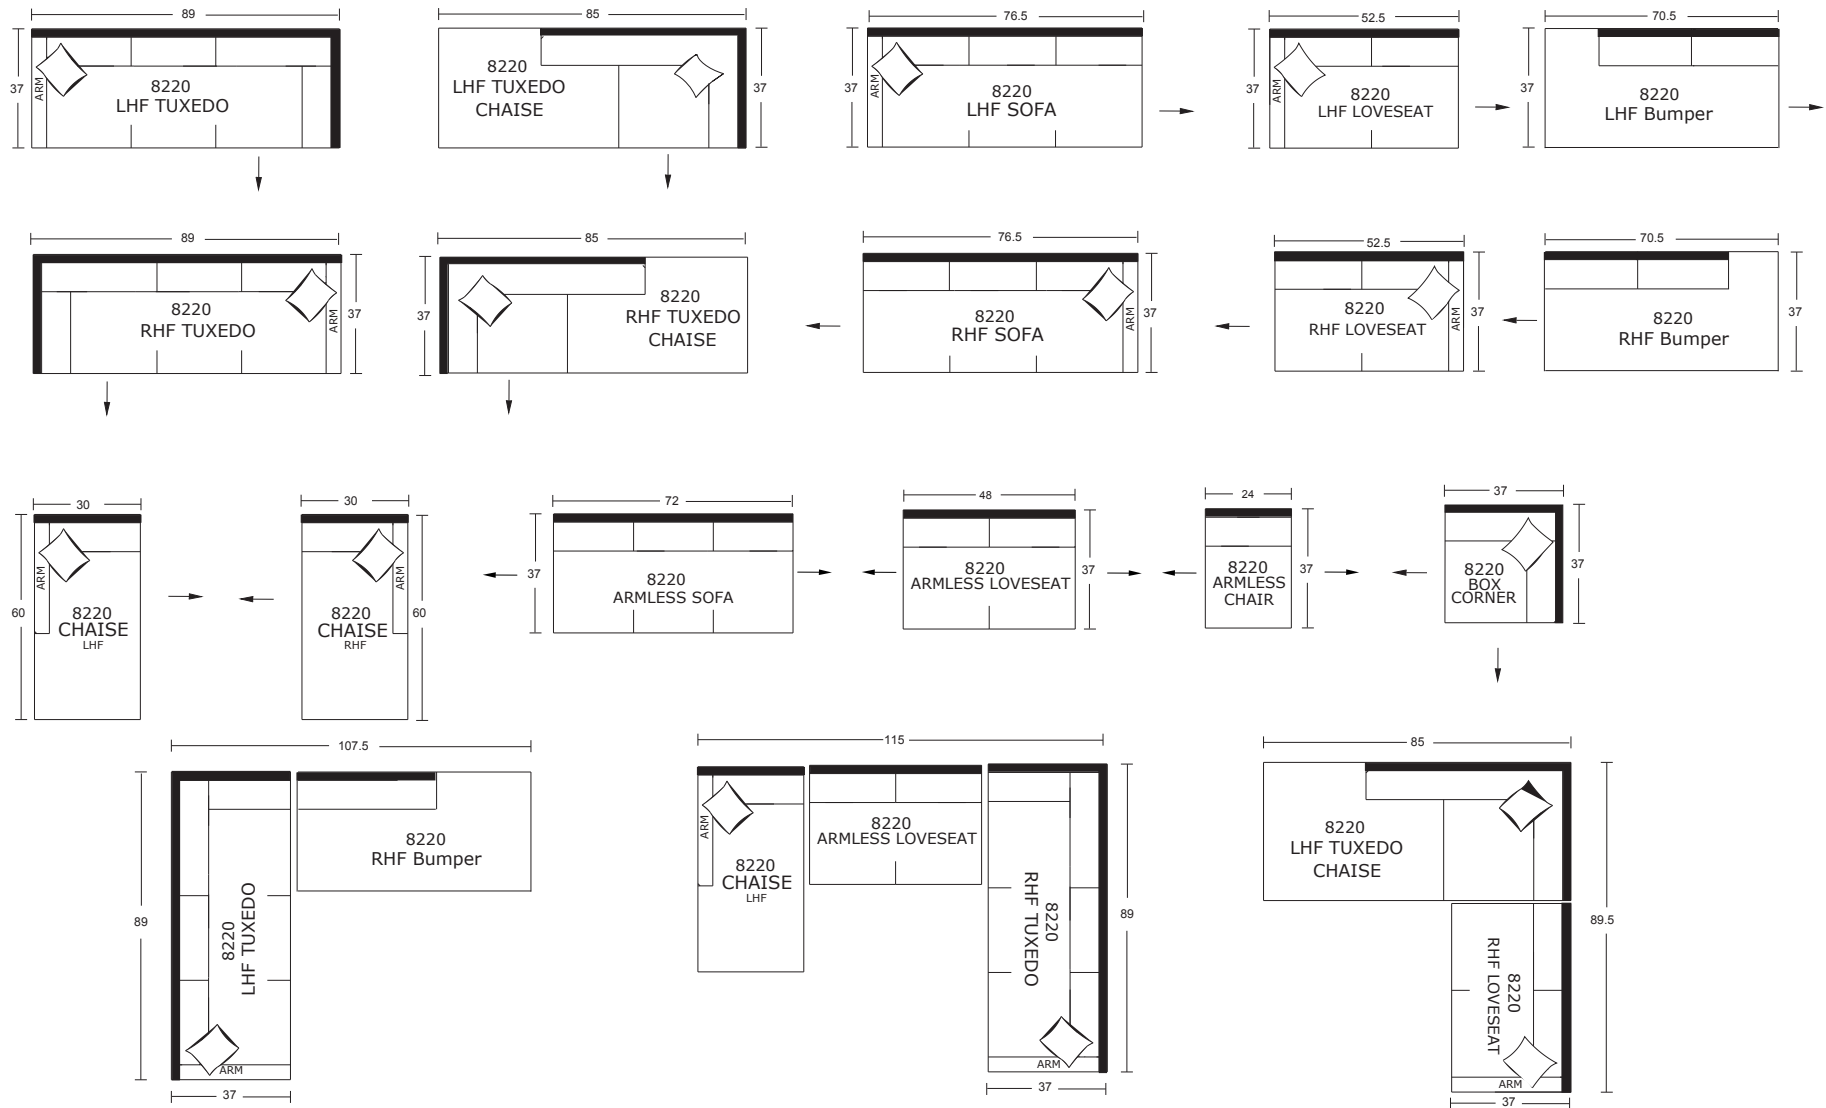

Sofa

Loveseat

Chair

Sideview

Specifications:

- 8"x3" rectangle leg, espresso
- Sofa, Loveseat: 2 knife edge toss pillows (17"x17"), accented up to grade G
- No-Sag sinuous spring system with loose seat cushions
- Loose boxed back cushions
- No piping
- Pieces upholstered in leather do not include toss cushions
- Measurement may vary +/- 1"
- July 4th, 2018

COM Requirement	Yards
Sofa	14
Loveseat	12
Chair	6

Specifications:

- 8"x3" rectangle leg, espresso
- Sectional pieces: 1 knife edge toss pillow (17"x17"), accented up to grade G (per arm or corner)
- No-Sag sinuous spring system with loose seat cushions
- Loose boxed back cushions
- No piping
- Pieces upholstered in leather do not include toss cushions
- Measurement may vary +/- 1"

July 4th, 2018

COM Requirement	Yards	COM Requirement	Yards
LHF/RHF Bumper	12	Armless Sofa	10
LHF/RHF Sofa	13	Armless Loveseat	9
LHF/RHF Loveseat	11	Armless Chair	5
LHF/RHF Chaise	16	LHF/RHF Tuxedo	15
Box Corner	9	LHF/RHF Chaise	13