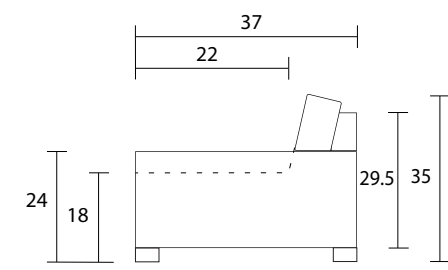

Sofa

Loveseat

Chair

Sideview

Specifications:

- 8"x3" rectangle leg, espresso
- Sofa, Loveseat: 2 knife edge toss pillows (17"x17"), accented up to grade G
- No-Sag sinuous spring system with loose seat cushions
- Loose boxed back cushions
- No piping
- Pieces upholstered in leather do not include toss cushions
- Measurement may vary +/- 1"
- July 4th, 2018

COM Requirement	Yards
Sofa	14
Loveseat	12
Chair	6

Specifications:

- 8"x3" rectangle leg, espresso
- Sectional pieces: 1 knife edge toss pillow (17"x17"), accented up to grade G (per arm or corner)
- No-Sag sinuous spring system with loose seat cushions
- Loose boxed back cushions
- No piping
- Pieces upholstered in leather do not include toss cushions
- Measurement may vary +/- 1"