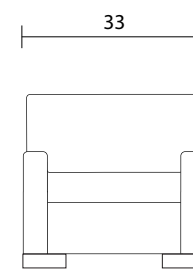

Sofa

Loveseat

Chair

Sideview

Specifications:

- 8"x3" rectangle leg, espresso
- Sofa, Loveseat: 2 knife edge toss pillows (17"x17"), accented up to grade G
- No-Sag sinuous spring system with loose seat cushions
- Loose boxed back cushions
- No piping
- Pieces upholstered in leather do not include toss cushions
- Measurement may vary +/- 1"
- July 4th, 2018

COM Requirement	Yards
Sofa	14
Loveseat	12
Chair	6

Specifications:

- 8"x3" rectangle leg, espresso
- Sectional pieces: 1 knife edge toss pillow (17"x17"), accented up to grade G (per arm or corner)
- No-Sag sinuous spring system with loose seat cushions
- Loose boxed back cushions
- No piping
- Pieces upholstered in leather do not include toss cushions
- Measurement may vary +/- 1"