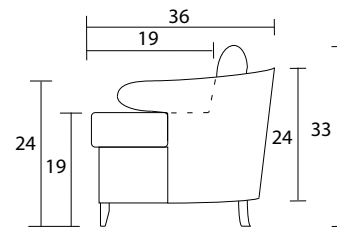

Chair

Sideview

Specifications:

6" leg, small flared back leg, espresso

Webbed seat system with loose seat cushions

Loose knife edge back cushion

Piping on arms, outside back, back cushion and seat cushion

Measurements may vary +/- 1"