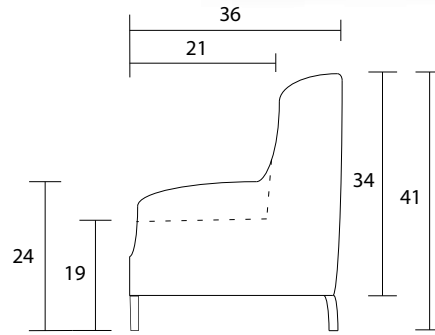

Chair

Sideview

Ottoman Front

Ottoman Sideview

Specifications:

6" built-in leg, espresso

Small nailhead trim on front edge and outside back - please specify colour

Webbed seat system with loose seat cushion

Tight back with shallow button tufts

Piping on arms, outside back and seat cushion

Measurements may vary +/- 1"

July 4th, 2018

COM Requirement	Yards
Chair	6
Ottoman	3