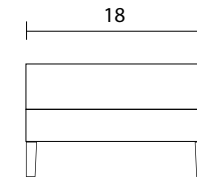

Chair

Sideview

Ottoman Front

Ottoman Sideview

Specifications:

6" built-in leg, espresso

Small nailhead trim on front edge and outside back - please specify colour

Webbed seat system with loose seat cushion

Tight back with shallow button tufts

Piping on arms, outside back and seat cushion

Measurements may vary +/- 1"

July 4th, 2018

COM Requirement	Yards
Chair	6
Ottoman	3