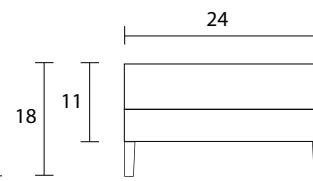

Chair

Sideview

Ottoman Front

Ottoman Sideview

Specifications:

6" built-in leg, espresso

Small nailhead trim on front edge and outside back - please specify colour

Webbed seat system with loose seat cushion

Tight back with shallow button tufts

Piping on arms, outside back and seat cushion

Measurements may vary +/- 1"

July 4th, 2018

COM Requirement	Yards
Chair	6
Ottoman	3