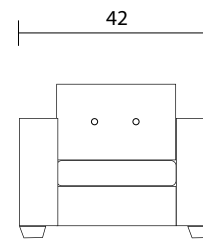

Sofa

Loveseat

Chair

Side

Specifications:

2" square tapered leg, espresso

Sofa & Loveseat: 2 boxed kidney cushions (9"x20"), accented up to grade G

Seats and backs with button tufts

No-Sag sinuous spring system with loose seat cushions

Loose boxed back cushions with shallow button tufts

No piping

Measurement may vary +/- 1"

July 4th, 2018

	COM Requirement	Yards
Sofa		15
Loveseat		12
Chair		8

Specifications:

- 2" square tapered leg, espresso
- Sectional: 1 boxed kidney (9"x20"), accented up to grade G (per arm)
- Seats and backs with button tufts
- No-Sag sinuous spring system with loose seat cushions
- Loose boxed back cushions with shallow button tufts
- No piping
- Measurement may vary +/- 1"
- July 4th, 2018