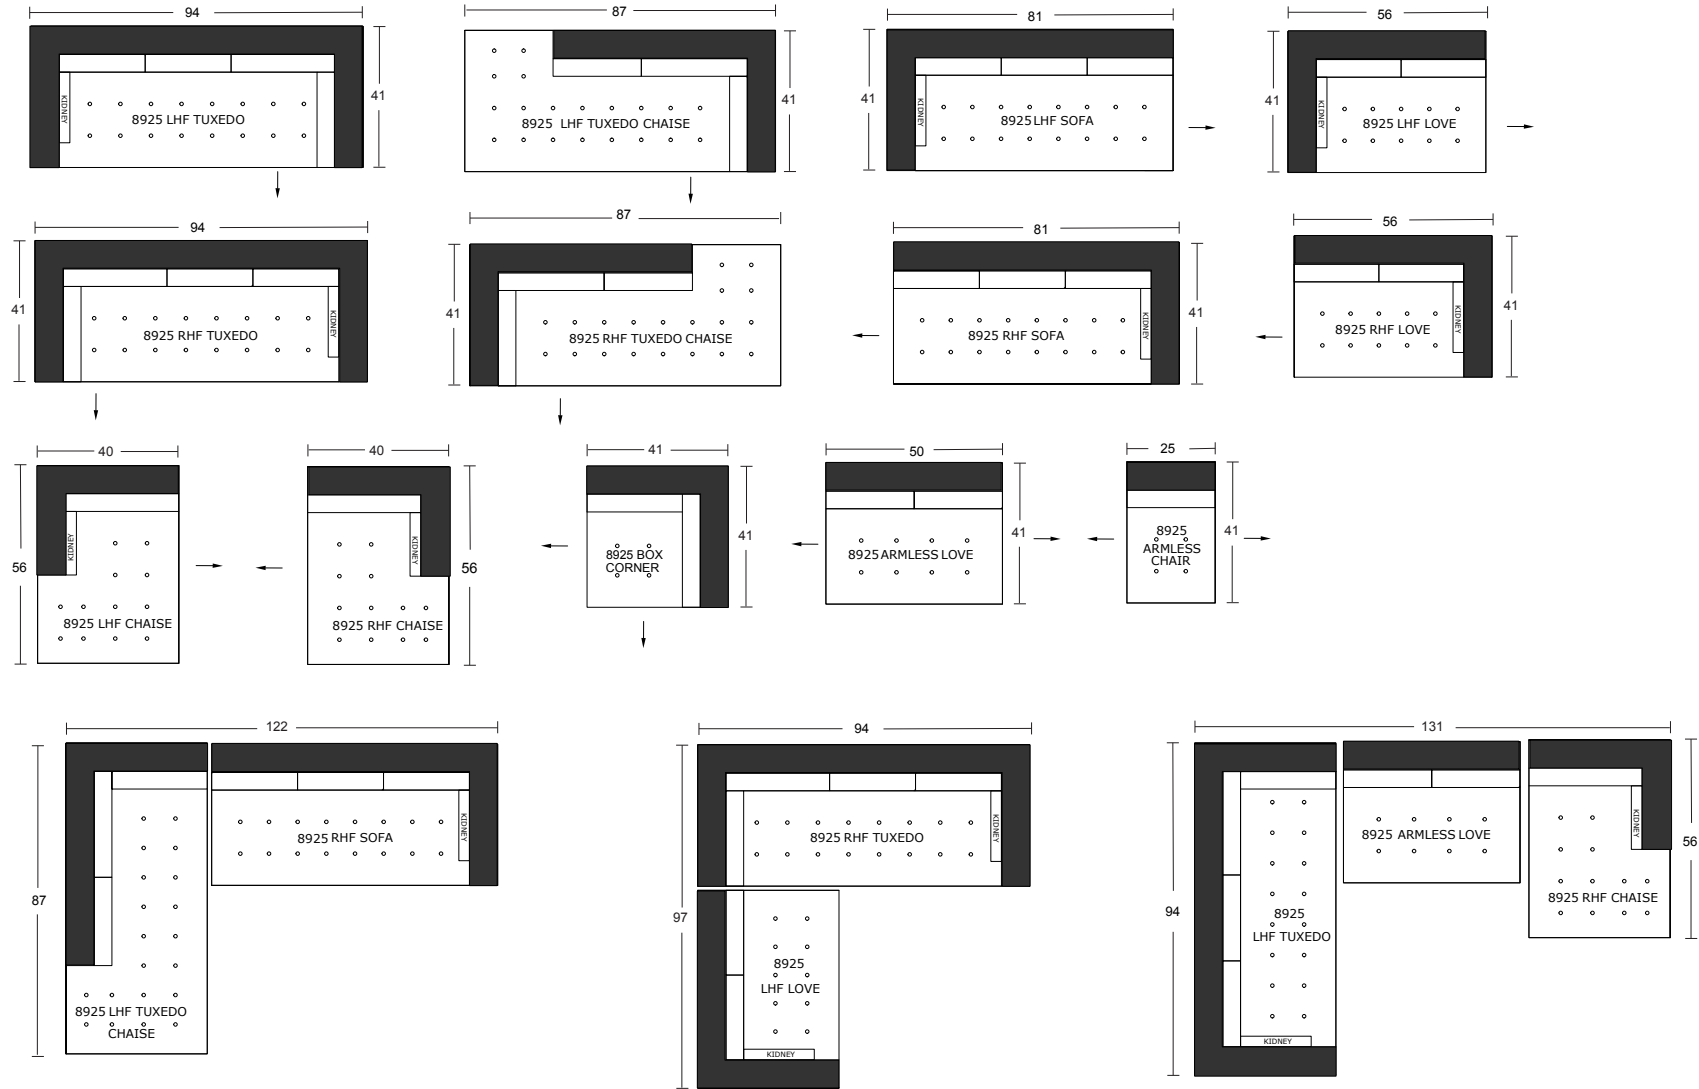

Sofa

Loveseat

Chair

Side

Specifications:

2" square tapered leg, espresso

Sofa & Loveseat: 2 boxed kidney cushions (9"x20"), accented up to grade G

Seats and backs with button tufts

No-Sag sinuous spring system with loose seat cushions

Loose boxed back cushions with shallow button tufts

No piping

Measurement may vary +/- 1"

July 4th, 2018

	COM Requirement	Yards
Sofa		15
Loveseat		12
Chair		8

Specifications:

- 2" square tapered leg, espresso
- Sectional: 1 boxed kidney (9"x20"), accented up to grade G (per arm)
- Seats and backs with button tufts
- No-Sag sinuous spring system with loose seat cushions
- Loose boxed back cushions with shallow button tufts
- No piping
- Measurement may vary +/- 1"
- July 4th, 2018