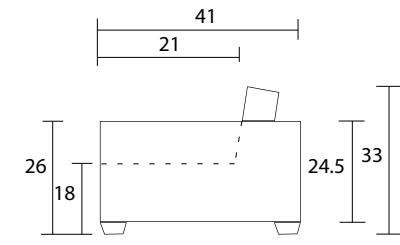

Sofa

Loveseat

Chair

Side

Specifications:

2" square tapered leg, espresso

Sofa & Loveseat: 2 boxed kidney cushions (9"x20"), accented up to grade G

Seats and backs with button tufts

No-Sag sinuous spring system with loose seat cushions

Loose boxed back cushions with shallow button tufts

No piping

Measurement may vary +/- 1"

July 4th, 2018

	COM Requirement	Yards
Sofa		15
Loveseat		12
Chair		8

Specifications:

- 2" square tapered leg, espresso
- Sectional: 1 boxed kidney (9"x20"), accented up to grade G (per arm)
- Seats and backs with button tufts
- No-Sag sinuous spring system with loose seat cushions
- Loose boxed back cushions with shallow button tufts
- No piping
- Measurement may vary +/- 1"
- July 4th, 2018