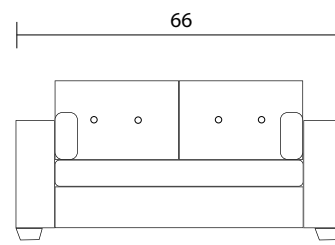

Sofa

Loveseat

Chair

Side

Specifications:

2" square tapered leg, espresso

Sofa & Loveseat: 2 boxed kidney cushions (9"x20"), accented up to grade G

Seats and backs with button tufts

No-Sag sinuous spring system with loose seat cushions

Loose boxed back cushions with shallow button tufts

No piping

Measurement may vary +/- 1"

July 4th, 2018

	COM Requirement	Yards
Sofa		15
Loveseat		12
Chair		8

Specifications:

- 2" square tapered leg, espresso
- Sectional: 1 boxed kidney (9"x20"), accented up to grade G (per arm)
- Seats and backs with button tufts
- No-Sag sinuous spring system with loose seat cushions
- Loose boxed back cushions with shallow button tufts
- No piping
- Measurement may vary +/- 1"
- July 4th, 2018