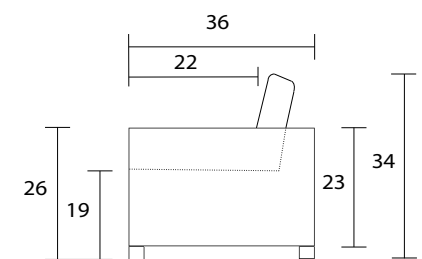

Sofa

Loveseat

Chair

Sideview

Specifications:

- 8" x 3" rectangle leg, espresso
- 2 toss pillows (17"x17"), accented up to grade G
- No-Sag sinuous spring system with loose seat cushions
- Loose boxed back cushions
- No piping
- Measurements may vary +/- 1"
- May 14th, 2019

COM Requirement	Yards
Sofa	14
Love Seat	11
Chair	8

Yardage indicated is based on 54" solid, railroaded, non-matched fabrics