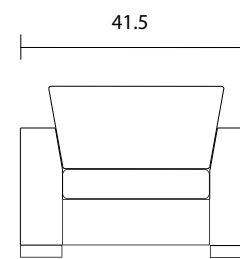

Sofa

Loveseat

Chair

Sideview

Specifications:

- 8" x 3" rectangle leg, espresso
- 2 toss pillows (17"x17"), accented up to grade G
- No-Sag sinuous spring system with loose seat cushions
- Loose boxed back cushions
- No piping
- Measurements may vary +/- 1"
- May 14th, 2019

COM Requirement	Yards
Sofa	14
Love Seat	11
Chair	8

Yardage indicated is based on 54" solid, railroaded, non-matched fabrics