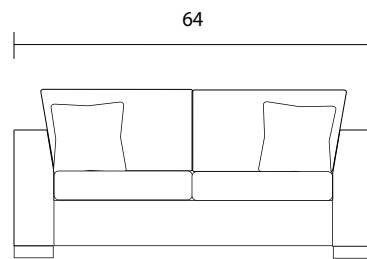

Sofa

Loveseat

Chair

Sideview

Specifications:

- 8" x 3" rectangle leg, espresso
- 2 toss pillows (17"x17"), accented up to grade G
- No-Sag sinuous spring system with loose seat cushions
- Loose boxed back cushions
- No piping
- Measurements may vary +/- 1"
- May 14th, 2019

COM Requirement	Yards
Sofa	14
Love Seat	11
Chair	8

Yardage indicated is based on 54" solid, railroaded, non-matched fabrics