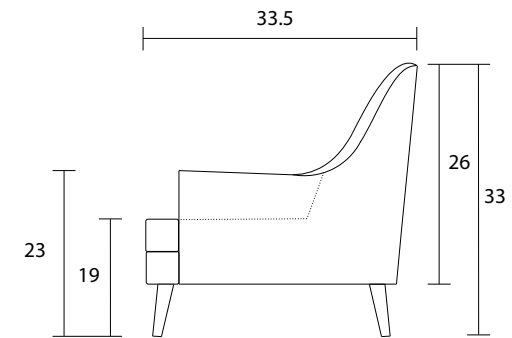

Chair

Sideview

Specifications:

7" round leg, espresso

No-Sag sinuous spring system with loose seat cushion

Tight back

No piping

Measurements may vary +/- 1"