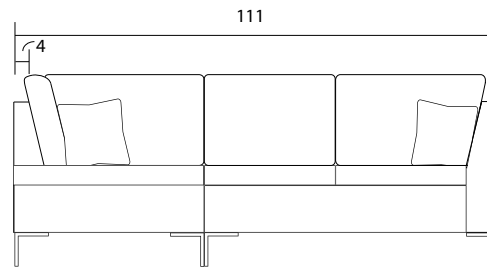

Sofa

LHF Chaise/RHF Loveseat

Sectional Sideview

Specifications:

6.7" metal leg, nickel satin

1 knife edge toss pillow (19"x19") per arm, accented up to grade G

No-Sag sinuous spring system with loose seat cushions

Loose knife edge back cushions

No piping

Pieces upholstered in leather do not include toss cushions

Measurements may vary +/- 1"

October 1st, 2019

COM Requirement Yards

Sofa	15
LHF/RHF Loveseat	9.25
LHF/RHF Chaise	10.25

Specifications:

- 6.7" metal leg, nickel satin
- 1 knife edge toss pillow (19"x19") per arm, accented up to grade G
- No-Sag sinuous spring system with loose seat cushions
- Loose knife edge back cushions
- No piping
- Pieces upholstered in leather do not include toss cushions
- Measurement may vary +/- 1"
- October 1st, 2019