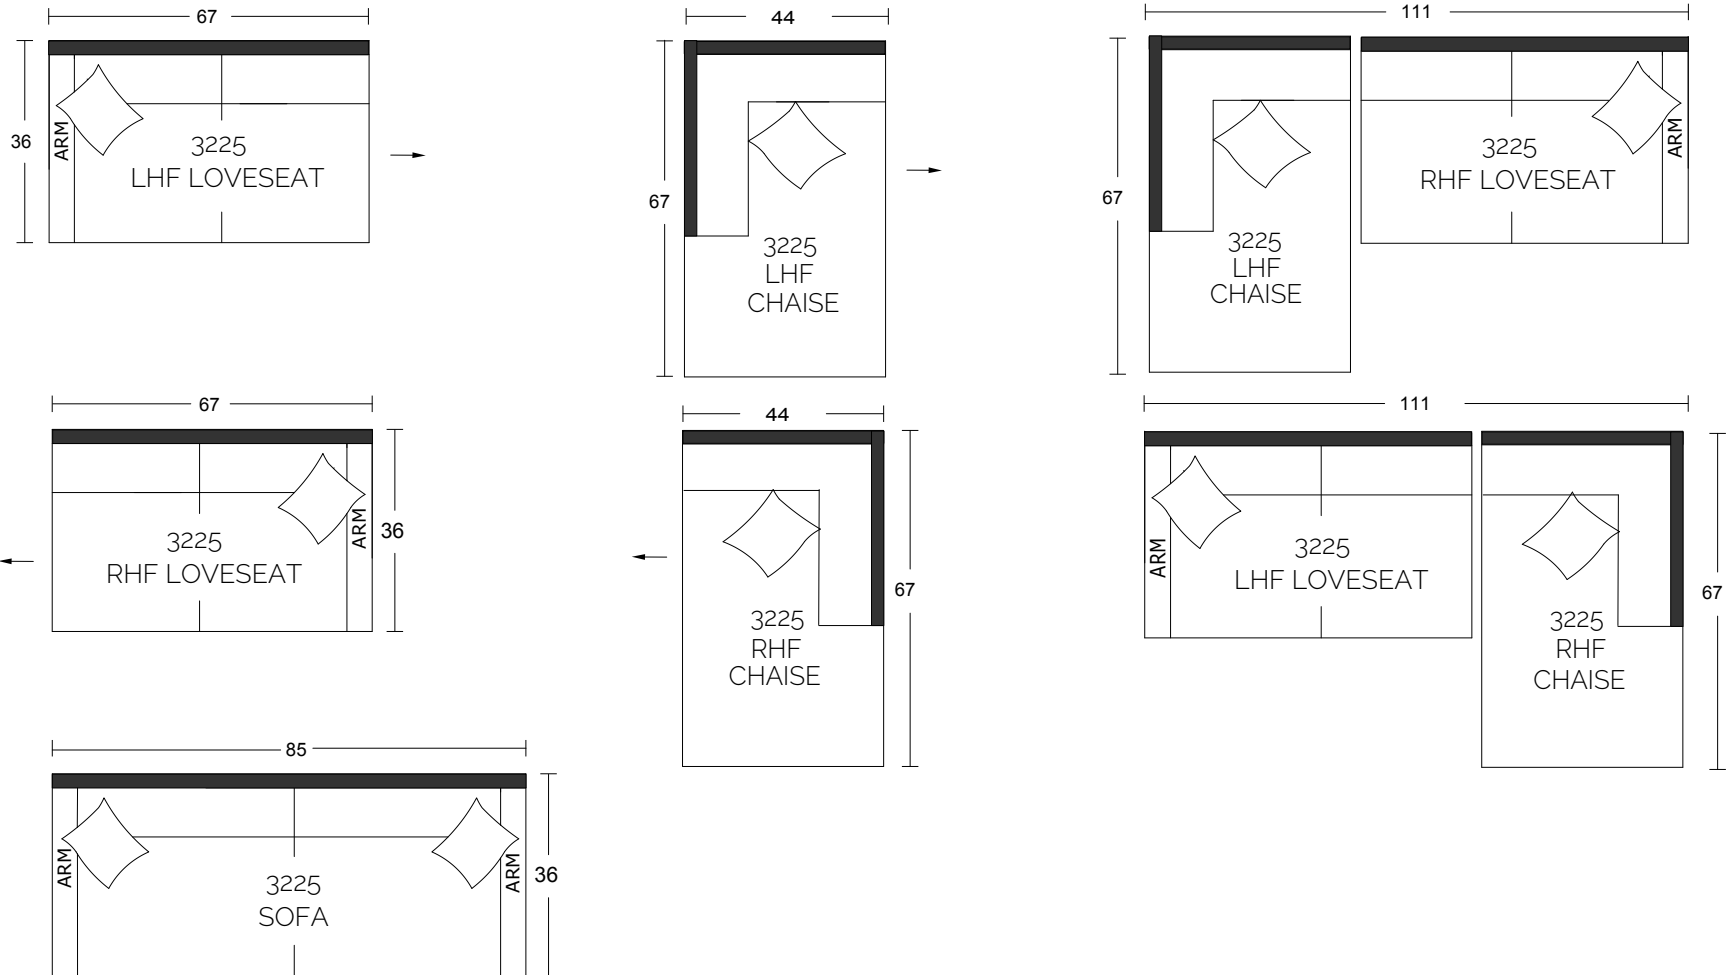

Sofa

LHF Chaise/RHF Loveseat

Sectional Sideview

Specifications:

6.7" metal leg, nickel satin

1 knife edge toss pillow (19"x19") per arm, accented up to grade G

No-Sag sinuous spring system with loose seat cushions

Loose knife edge back cushions

No piping

Pieces upholstered in leather do not include toss cushions

Measurements may vary +/- 1"

October 1st, 2019

COM Requirement Yards

Sofa	15
LHF/RHF Loveseat	9.25
LHF/RHF Chaise	10.25

Specifications:

- 6.7" metal leg, nickel satin
- 1 knife edge toss pillow (19"x19") per arm, accented up to grade G
- No-Sag sinuous spring system with loose seat cushions
- Loose knife edge back cushions
- No piping
- Pieces upholstered in leather do not include toss cushions
- Measurement may vary +/- 1"
- October 1st, 2019

COM Requirement	Yards
Sofa	15
LHF/RHF Loveseat	9.25
LHF/RHF Chaise	10.25