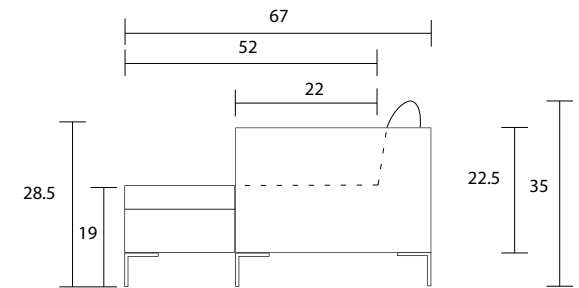

Sofa

LHF Chaise/RHF Loveseat

Sectional Sideview

Specifications:

6.7" metal leg, nickel satin

1 knife edge toss pillow (19"x19") per arm, accented up to grade G

No-Sag sinuous spring system with loose seat cushions

Loose knife edge back cushions

No piping

Pieces upholstered in leather do not include toss cushions

Measurements may vary +/- 1"

October 1st, 2019

COM Requirement Yards

Sofa	15
LHF/RHF Loveseat	9.25
LHF/RHF Chaise	10.25

Specifications:

- 6.7" metal leg, nickel satin
- 1 knife edge toss pillow (19"x19") per arm, accented up to grade G
- No-Sag sinuous spring system with loose seat cushions
- Loose knife edge back cushions
- No piping
- Pieces upholstered in leather do not include toss cushions
- Measurement may vary +/- 1"
- October 1st, 2019