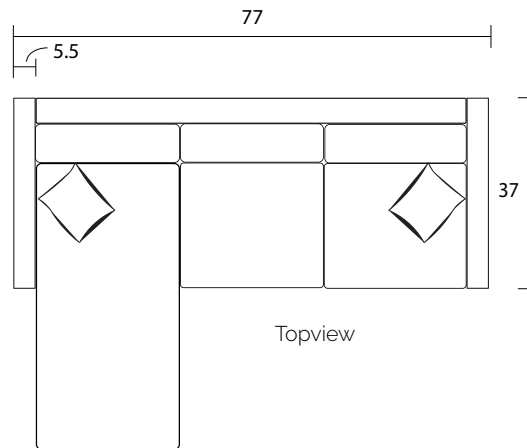

Sofa with Chaise / Front view

Topview

Sideview

Specifications:

- 5" skinny tapered leg, espresso. Also available in walnut, please specify on order
- 2 knife edge toss pillows (17"x17"), accented up to grade G
- No-Sag sinuous spring system with loose seat cushions
- Loose boxed back cushions
- No piping
- Pieces upholstered in leather do not include toss cushions
- Measurement may vary +/- 1"
- October 1st, 2019

COM Requirement	Yards
Sofa with Chaise	14