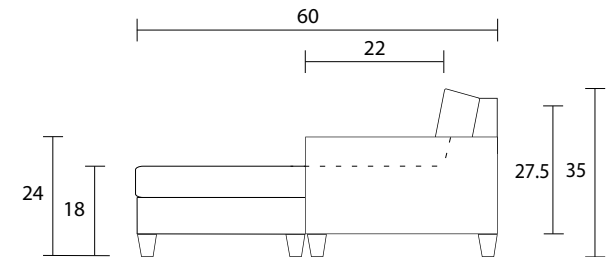

Sofa with Chaise / Front view

Topview

Sideview

Specifications:

- 5" skinny tapered leg, espresso. Also available in walnut, please specify on order
- 2 knife edge toss pillows (17"x17"), accented up to grade G
- No-Sag sinuous spring system with loose seat cushions
- Loose boxed back cushions
- No piping
- Pieces upholstered in leather do not include toss cushions
- Measurement may vary +/- 1"
- October 1st, 2019

COM Requirement	Yards
Sofa with Chaise	14