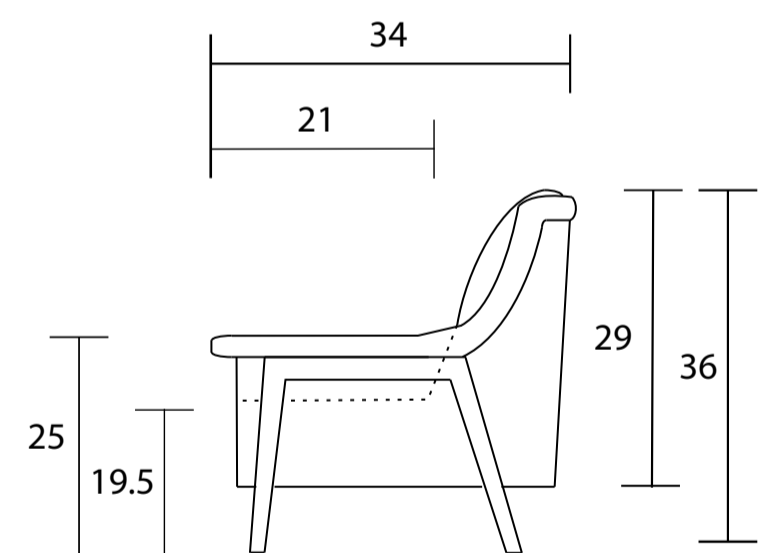

Sofa

Condo Sofa

Chair

Sideview

Specifications:

- Wood arm, espresso. Also available in walnut, please specify on order
- Sofa and Condo Sofa: 2 knife edge toss pillows (17"x17"), accented up to grade G
- No-Sag sinuous spring system with loose seat cushions
- Tight back
- No piping
- Pieces upholstered in leather do not include toss cushions
- Measurements may vary +/- 1"

June 8th, 2020

COM Requirement	Yards
Sofa	11.75
Condo Sofa	10.5
Chair	5.25

Yardage indicated is based on 54" solid, railroaded, non-matched fabrics