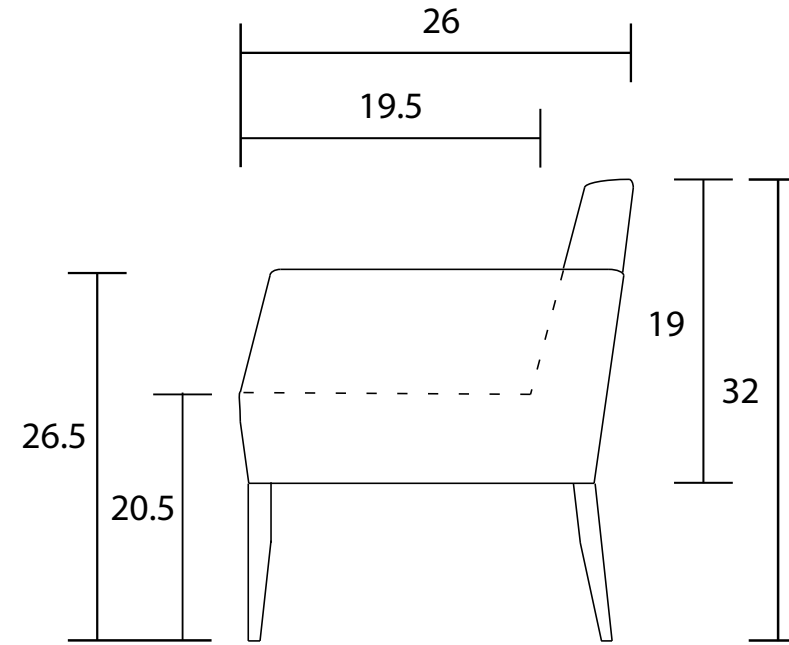

Chair

Sideview

Specifications:

13" built in leg, espresso. Also available in walnut, please specify on order

Webbed seat system with tight seat

Tigh back

No piping

Measurements may vary +/- 1"