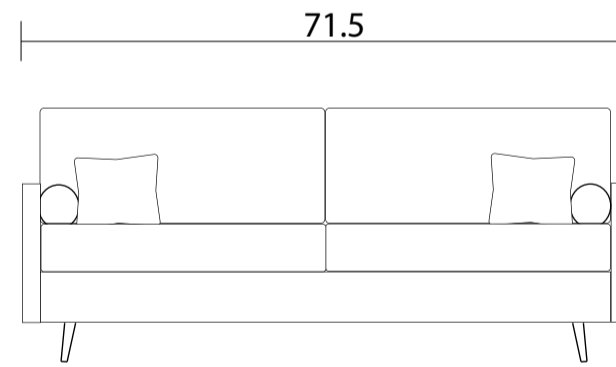

Sofa

Condo Sofa

Sideview

Specifications:

7" round angled leg, espresso. Also available in walnut, please specify on order

2 knife edge toss pillows (17"x17"), accented up to grade G

2 round bolsters (6"x21"), self, with piping, with zipper

No-Sag sinuous spring system with button tufted loose seat cushion

Loose boxed back cushions

No piping

Pieces upholstered in leather do not include toss cushions

Measurements may vary +/- 1"

November, 2nd. 2020