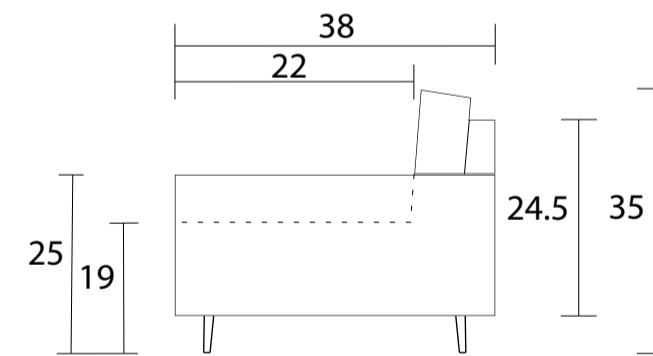

Sofa

Condo Sofa

Sideview

Specifications:

7" round angled leg, espresso. Also available in walnut, please specify on order

2 knife edge toss pillows (17"x17"), accented up to grade G

2 round bolsters (6"x21"), self, with piping, with zipper

COM Requirement	Yards
Sofa	14
Condo Sofa	13

Yardage indicated is based on 54" solid, railroaded, non-matched fabrics