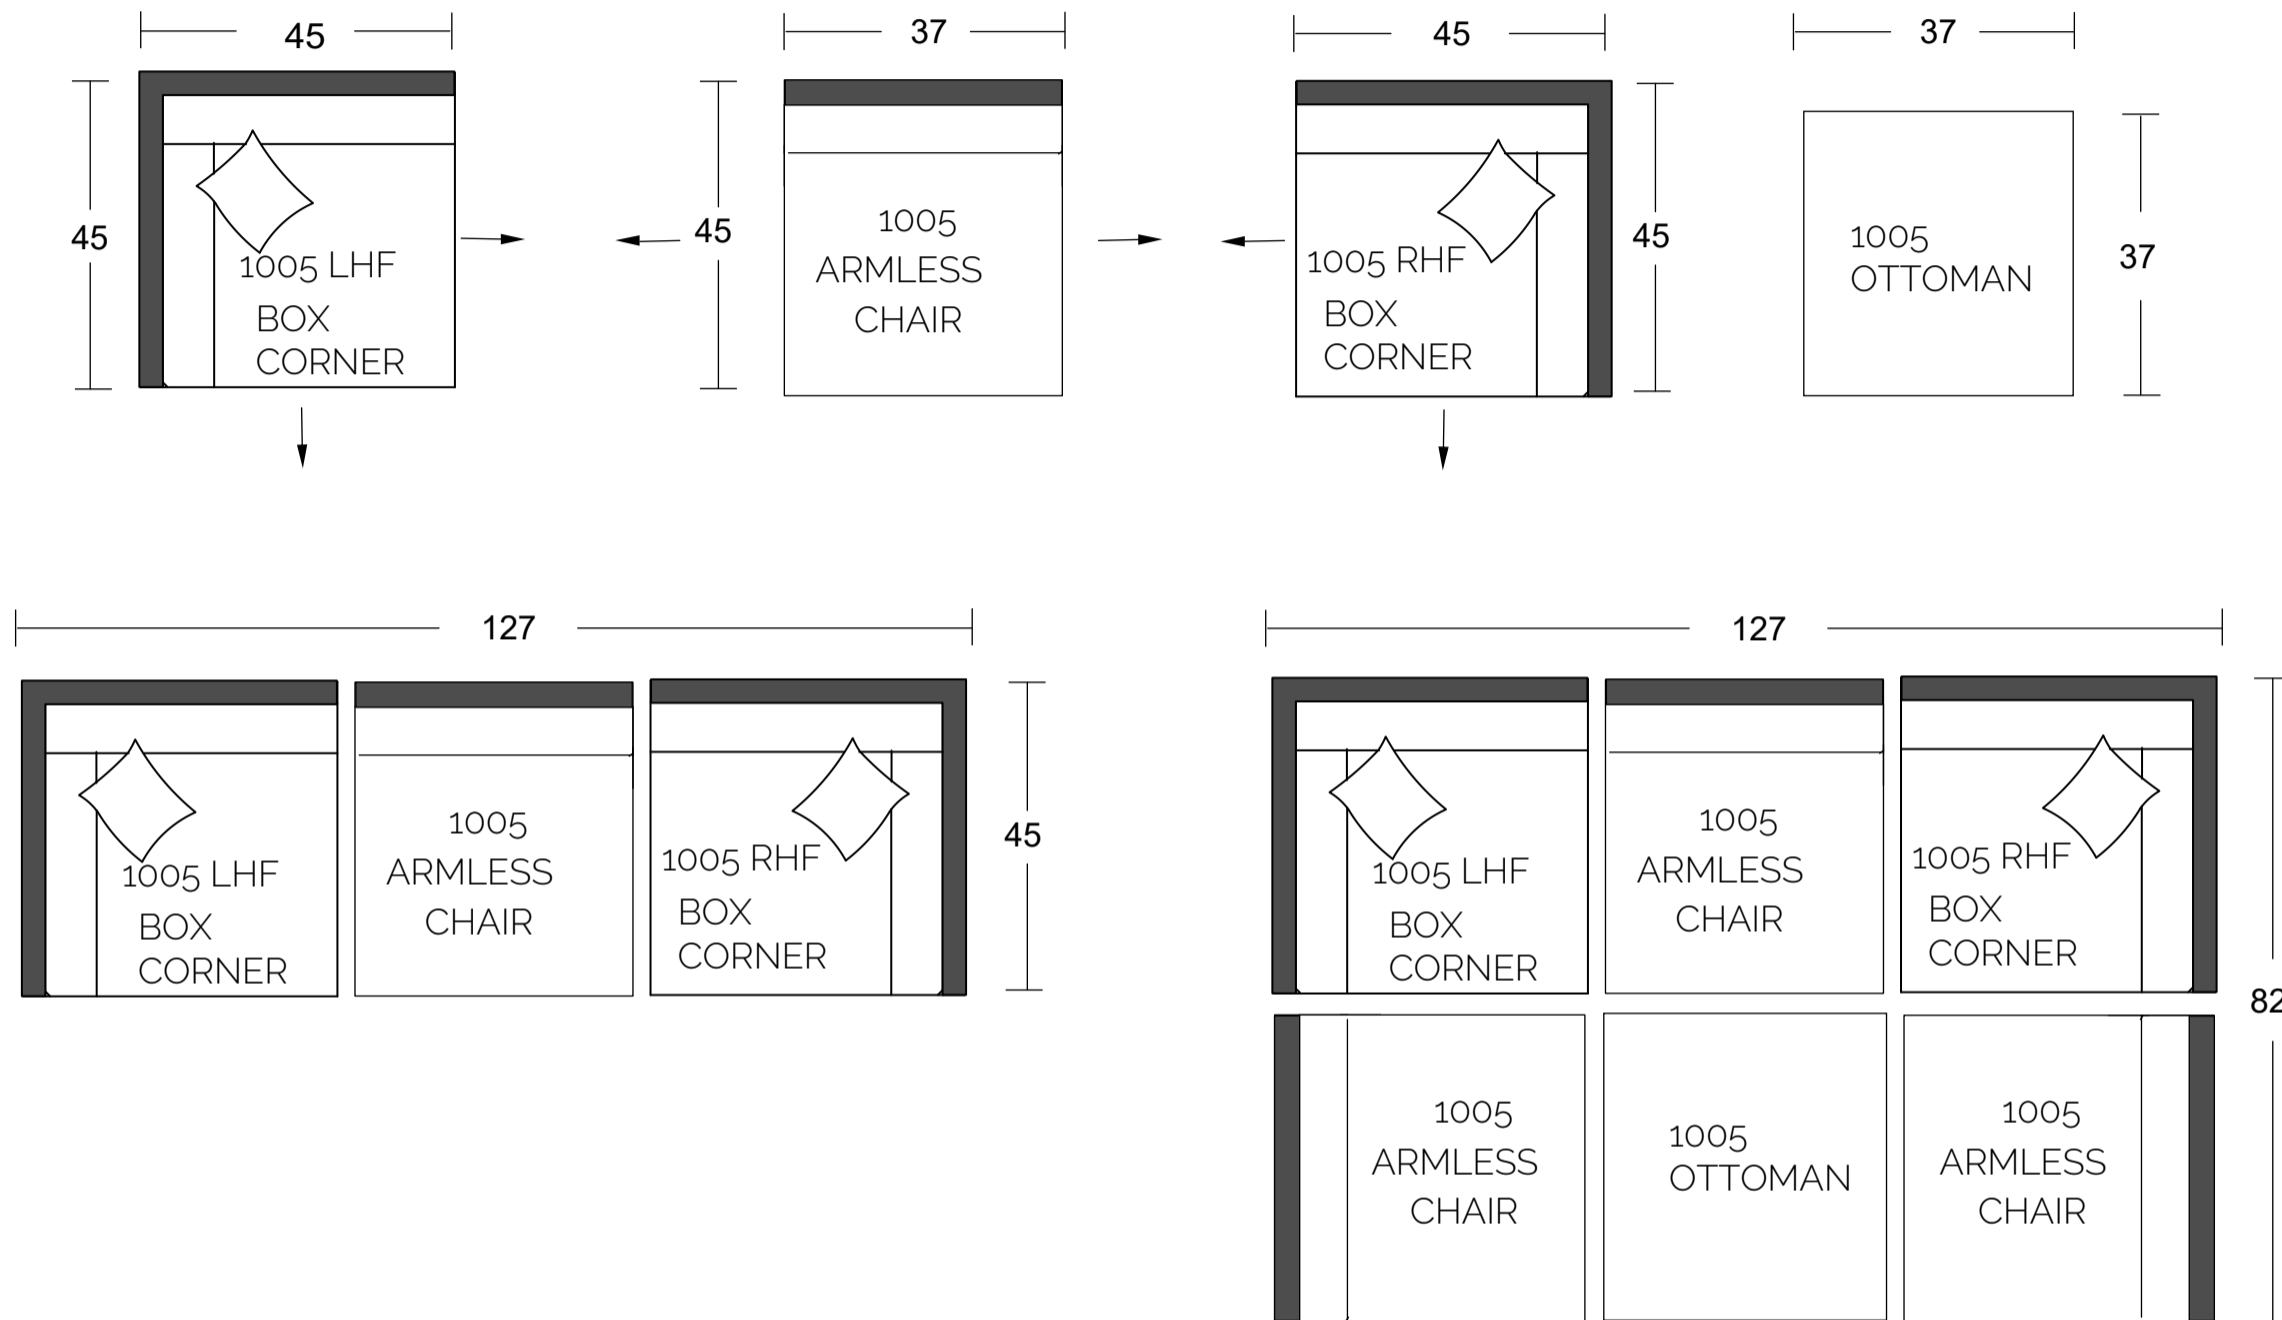

Specifications:

2" square tapered leg, espresso. Also available in walnut, please specify on order  
 1 knife edge toss pillow (19" x 19"), accented up to grade G (per corner)  
 No-Sag sinuous spring system with loose seat cushion  
 Loose wrapped back cushion  
 Pieces are modular and meant to float; sectional clips cannot be added  
 Measurements may vary +/- 1"

June, 29th, 2021

COM Requirement	Yards
Box Corner	11
Armless Chair	8.5
Ottoman	5

Yardage indicated is based on 54" solid, railroaded, non-matched fabrics

Specifications:

2" square tapered leg, espresso. Also available in walnut, please specify on order  
 1 knife edge toss pillow (19" x 19"), accented up to grade G (per corner)  
 No-Sag sinuous spring system with loose seat cushion  
 Loose wrapped back cushion  
 Pieces are modular and meant to float; sectional clips cannot be added  
 Measurements may vary +/- 1"

June, 29th, 2021

COM Requirement	Yards
Box Corner	11
Armless Chair	8.5
Ottoman	5

Yardage indicated is based on 54" solid, railroaded, non-matched fabrics